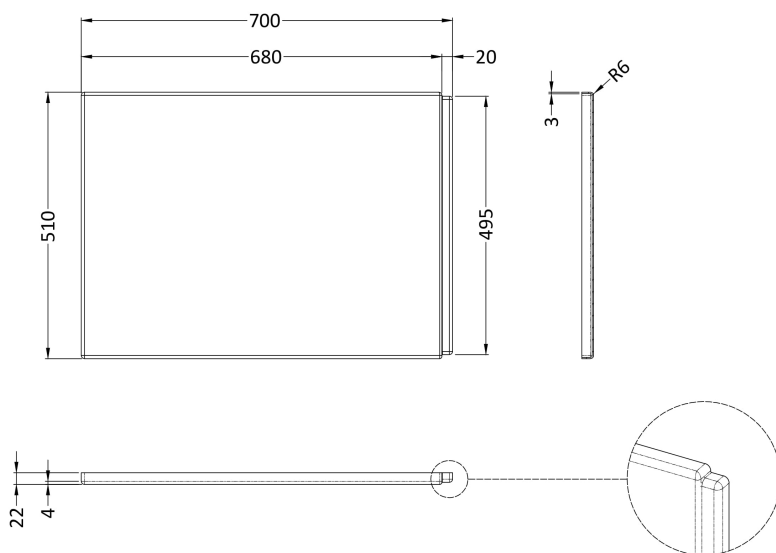

**Sales Code:** WBP201

**Description:** 700mm P Shaped End Panel

**Product Dimensions**

Length (mm):	700
Width (mm):	510
Depth (mm):	26
Nett Weight (kg):	1

**Packaging Dimensions**

Length (mm):	700
Width (mm):	510
Depth (mm):	30
Gross Weight (kg):	1

**Packaging Data**

Box Colour:	Polybagged With End Caps
Box Qty:	1
Label Size:	100 x 50
Label Colour:	White Label
Label Qty:	1

**Outer Box Dimensions (If Applicable)**

Length (mm):	
Width (mm):	
Height (mm):	
Gross Weight (kg):	
Barcode:	5055275824603

**Product Details**

Country of Origin:	Turkey
Fitting Instruction:	No
Certification:	FSC: CE & UKCA:
Material Colour Reference:	European White
Product Material:	Acrylic
Material Thickness:	2mm
Volume (Ltr):	N/A
Displaced Capacity:	N/A
Leg Set Included:	Not Applicable
Waste Included:	Not Applicable
Drilled/Undrilled:	Not Applicable
Includes Grips:	Not Applicable
Embossed:	Not Applicable
No of Tapholes:	None
Anti-Slip:	Not Applicable