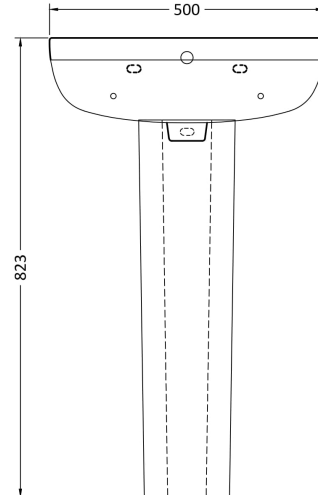

Sales Code: Chm002

Description: Harmony 500mm Basin & Pedestal

Packaging Details

Barcode: 5055275814109