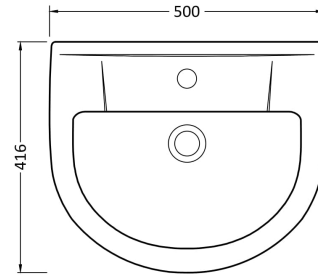

Sales Code: Chm002

Description: Harmony 500mm Basin & Pedestal

Packaging Details

Barcode: 5055275814109