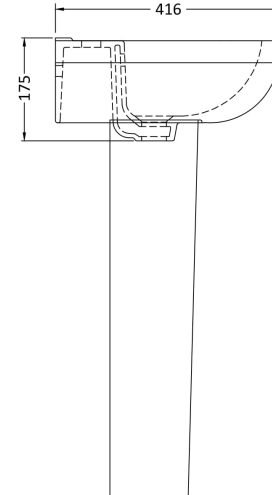

Sales Code: Chm002

Description: Harmony 500mm Basin & Pedestal

Packaging Details

Barcode: 5055275814109