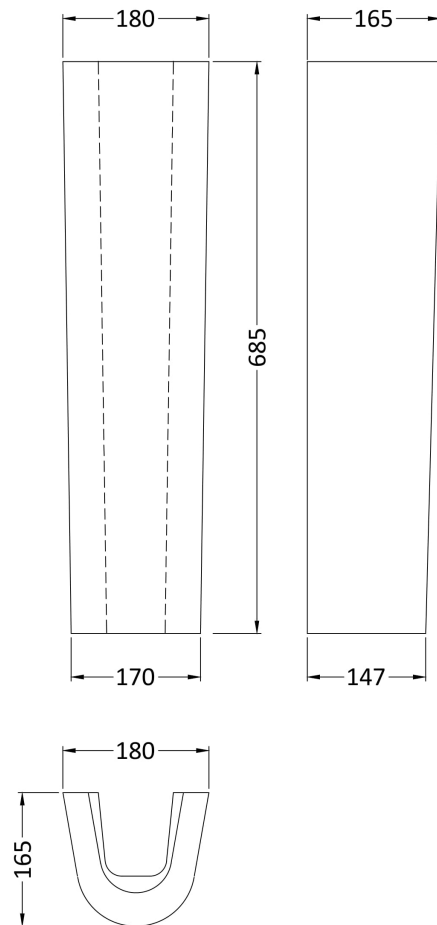

### Product Dimensions

Height (mm):	175
Width (mm):	500
Depth (mm):	416
Nett Weight (kg):	15

### Packaging Dimensions

Height (mm):	192
Width (mm):	570
Depth (mm):	440
Gross Weight (kg):	15.2

### Outer Box Dimensions (If Applicable)

Height (mm):	
Width (mm):	
Depth (mm):	
Gross Weight (kg):	
Barcode:	5055275827147

**Product Dimensions**

Height (mm):	685
Width (mm):	180
Depth (mm):	165
Nett Weight (kg):	9.2

**Packaging Dimensions**

Height (mm):	710
Width (mm):	180
Depth (mm):	190
Gross Weight (kg):	9.4

**Packaging Data**