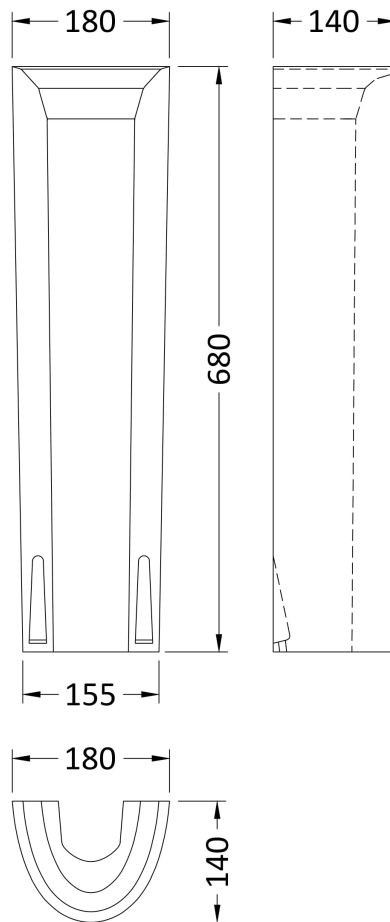

Sales Code: Cpc021

Description: Ambrose 450mm Basin & Pedestal

Packaging Details

Barcode: 5055275867563

Sales Code: NCB502

Description: 450mm Basin 1Th

Product Dimensions

Height (mm):	160
Width (mm):	450
Depth (mm):	350
Nett Weight (kg):	10.7

Packaging Dimensions

Height (mm):	195
Width (mm):	460
Depth (mm):	415
Gross Weight (kg):	10.9

Packaging Data

Box Colour:	Brown Cardboard Box - Printed
Box Qty:	1
Label Size:	100 x 50
Label Colour:	White Label
Label Qty:	2

Outer Box Dimensions (If Applicable)

Height (mm):	
Width (mm):	
Depth (mm):	
Gross Weight (kg):	
Barcode:	5055369063239

Product Details

Country of Origin:	Turkey
Fitting Instruction:	No
Certification: CE & UKCA:	Yes WRAS: N/A WRAS No: N/A
Product Material:	Vitreous China
Fixing Supplied:	No

Sales Code: NCB503

Description: Full Pedestal

Product Dimensions

Height (mm):	700
Width (mm):	150
Depth (mm):	140
Nett Weight (kg):	9.7

Packaging Dimensions

Height (mm):	245
Width (mm):	230
Depth (mm):	715
Gross Weight (kg):	9.7