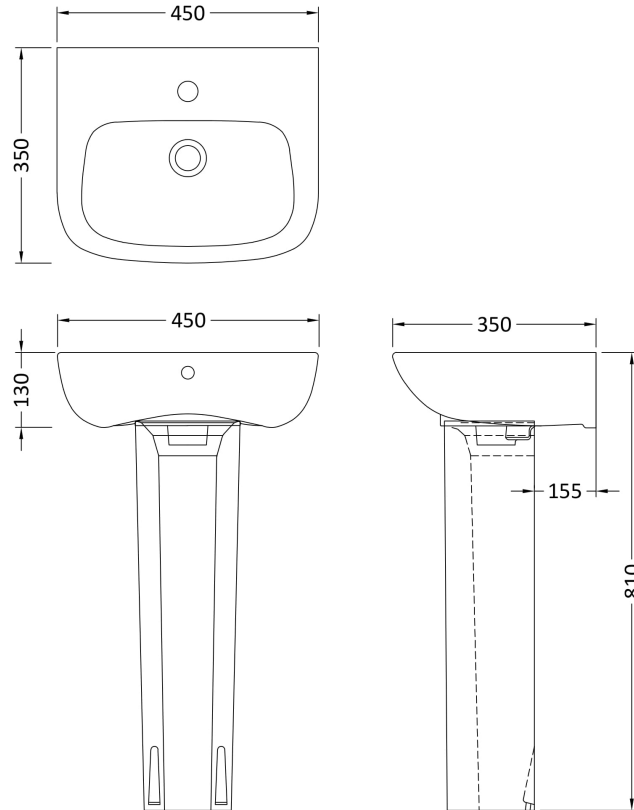

Sales Code: Cpc021

Description: Ambrose 450mm Basin & Pedestal

Packaging Details

Barcode: 5055275867563

Sales Code: NCB502

Description: 450mm Basin 1Th

Product Dimensions

Height (mm):	160
Width (mm):	450
Depth (mm):	350
Nett Weight (kg):	10.7

Packaging Dimensions

Height (mm):	195
Width (mm):	460
Depth (mm):	415
Gross Weight (kg):	10.9

Packaging Data

Box Colour:	Brown Cardboard Box - Printed
Box Qty:	1
Label Size:	100 x 50
Label Colour:	White Label
Label Qty:	2

Outer Box Dimensions (If Applicable)

Height (mm):	
Width (mm):	
Depth (mm):	
Gross Weight (kg):	
Barcode:	5055369063239

Product Details

Country of Origin:	Turkey
Fitting Instruction:	No
Certification: CE & UKCA:	Yes WRAS: N/A WRAS No: N/A
Product Material:	Vitreous China
Fixing Supplied:	No

Sales Code: NCB503

Description: Full Pedestal

Product Dimensions

Height (mm):	700
Width (mm):	150
Depth (mm):	140
Nett Weight (kg):	9.7

Packaging Dimensions

Height (mm):	245
Width (mm):	230
Depth (mm):	715
Gross Weight (kg):	9.7