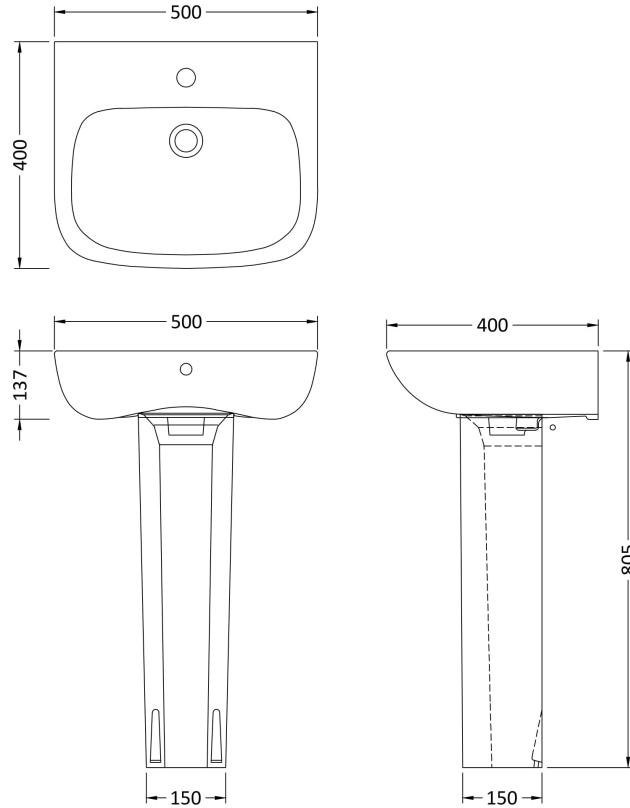

Sales Code: Cpc022

Description: Ambrose 500mm Basin & Pedestal

Packaging Details

Barcode: 5055275867570

Sales Code: NCB503

Description: Full Pedestal

Product Dimensions

Height (mm):	700
Width (mm):	150
Depth (mm):	140
Nett Weight (kg):	9.7

Packaging Dimensions

Height (mm):	245
Width (mm):	230
Depth (mm):	715
Gross Weight (kg):	9.7

Packaging Data

Box Colour:	Brown Cardboard Box - Printed
Box Qty:	1
Label Size:	100 x 50
Label Colour:	White Label
Label Qty:	2

Outer Box Dimensions (If Applicable)

Height (mm):	
Width (mm):	
Depth (mm):	
Gross Weight (kg):	
Barcode:	5055369063246

Product Details

Country of Origin:	Turkey
Fitting Instruction:	No
Certification: CE & UKCA:	Yes
WRAS:	N/A
WRAS No:	N/A
Product Material:	Vitreous China
Fixing Supplied:	No

Sales Code: NCB522

Description: 500mm Basin 1Th

Product Dimensions

Height (mm):	170
Width (mm):	500
Depth (mm):	400
Nett Weight (kg):	13

Packaging Dimensions

Height (mm):	190
Width (mm):	510
Depth (mm):	420
Gross Weight (kg):	13.2