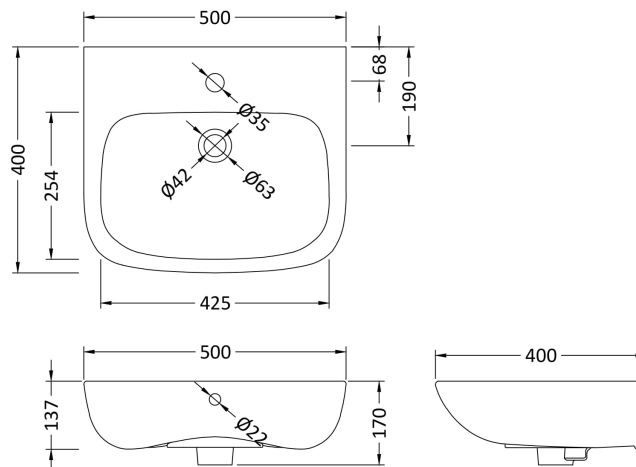

Sales Code: Cpc022

Description: Ambrose 500mm Basin & Pedestal

Packaging Details

Barcode: 5055275867570

Sales Code: NCB503

Description: Full Pedestal

Product Dimensions

Height (mm):	700
Width (mm):	150
Depth (mm):	140
Nett Weight (kg):	9.7

Packaging Dimensions

Height (mm):	245
Width (mm):	230
Depth (mm):	715
Gross Weight (kg):	9.7

Packaging Data

Box Colour:	Brown Cardboard Box - Printed
Box Qty:	1
Label Size:	100 x 50
Label Colour:	White Label
Label Qty:	2

Outer Box Dimensions (If Applicable)

Height (mm):	
Width (mm):	
Depth (mm):	
Gross Weight (kg):	
Barcode:	5055369063246

Product Details

Country of Origin:	Turkey
Fitting Instruction:	No
Certification: CE & UKCA:	Yes
WRAS:	N/A
WRAS No:	N/A
Product Material:	Vitreous China
Fixing Supplied:	No

Sales Code: NCB522

Description: 500mm Basin 1Th

Product Dimensions

Height (mm):	170
Width (mm):	500
Depth (mm):	400
Nett Weight (kg):	13

Packaging Dimensions

Height (mm):	190
Width (mm):	510
Depth (mm):	420
Gross Weight (kg):	13.2