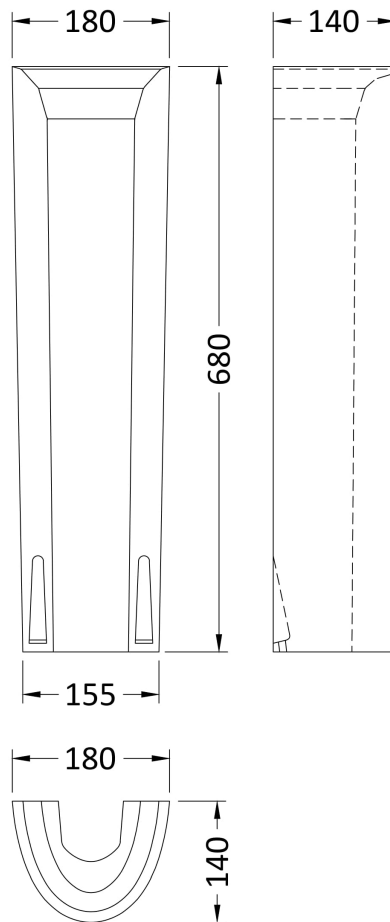

Sales Code: Cpc022

Description: Ambrose 500mm Basin & Pedestal

Packaging Details

Barcode: 5055275867570

Sales Code: NCB503

Description: Full Pedestal

Product Dimensions

Height (mm):	700
Width (mm):	150
Depth (mm):	140
Nett Weight (kg):	9.7

Packaging Dimensions

Height (mm):	245
Width (mm):	230
Depth (mm):	715
Gross Weight (kg):	9.7

Packaging Data

Box Colour:	Brown Cardboard Box - Printed
Box Qty:	1
Label Size:	100 x 50
Label Colour:	White Label
Label Qty:	2

Outer Box Dimensions (If Applicable)

Height (mm):	
Width (mm):	
Depth (mm):	
Gross Weight (kg):	
Barcode:	5055369063246

Product Details

Country of Origin:	Turkey
Fitting Instruction:	No
Certification: CE & UKCA:	Yes
WRAS:	N/A
WRAS No:	N/A
Product Material:	Vitreous China
Fixing Supplied:	No

Sales Code: NCB522

Description: 500mm Basin 1Th

Product Dimensions

Height (mm):	170
Width (mm):	500
Depth (mm):	400
Nett Weight (kg):	13

Packaging Dimensions

Height (mm):	190
Width (mm):	510
Depth (mm):	420
Gross Weight (kg):	13.2