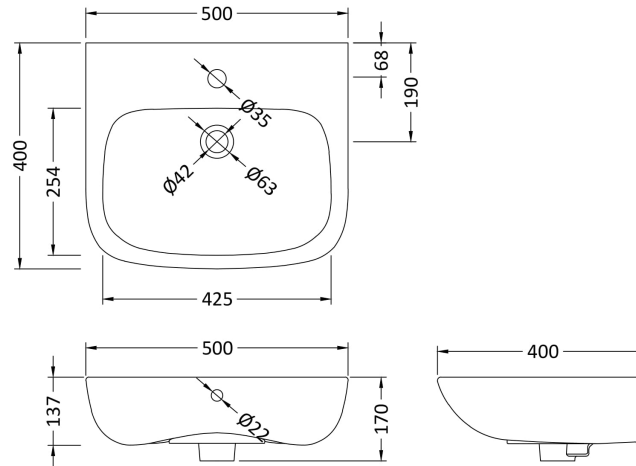

Sales Code: Cpc024

Description: Ambrose 500mm Basin & Semi Pedestal

Packaging Details

Barcode: 5055275867556

Sales Code: NCB522

Description: 500mm Basin 1Th

Product Dimensions

Height (mm):	170
Width (mm):	500
Depth (mm):	400
Nett Weight (kg):	13

Packaging Dimensions

Height (mm):	190
Width (mm):	510
Depth (mm):	420
Gross Weight (kg):	13.2

Packaging Data

Box Colour:	Brown Cardboard Box - Printed
Box Qty:	1
Label Size:	100 x 50
Label Colour:	White Label
Label Qty:	2

Outer Box Dimensions (If Applicable)

Height (mm):	
Width (mm):	
Depth (mm):	
Gross Weight (kg):	
Barcode:	5055369063222

Product Details

Country of Origin:	Turkey
Fitting Instruction:	No
Certification: CE & UKCA:	Yes WRAS: N/A WRAS No: N/A
Product Material:	Vitreous China
Fixing Supplied:	No

Sales Code: NCU807

Description: Semi Pedestal

Product Dimensions

Height (mm):	280
Width (mm):	190
Depth (mm):	280
Nett Weight (kg):	6.4

Packaging Dimensions

Height (mm):	300
Width (mm):	210
Depth (mm):	295
Gross Weight (kg):	6.6