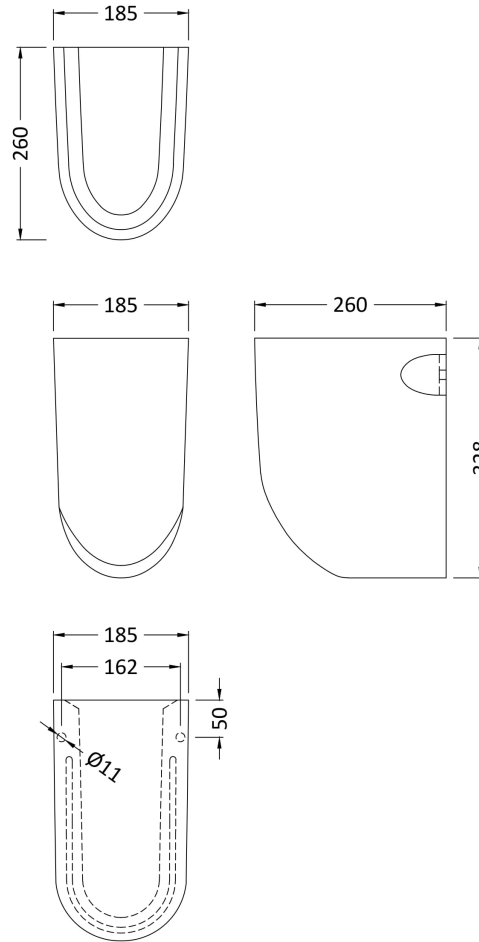

Sales Code: Civ005

Description: Ivo 550mm Basin 2Th & Semi Pedestal

Packaging Details

Barcode: 5055275867518

Sales Code: NCS207

Description: Semi Pedestal

Product Dimensions

Height (mm):	328
Width (mm):	185
Depth (mm):	260
Nett Weight (kg):	6.8

Packaging Dimensions

Height (mm):	390
Width (mm):	195
Depth (mm):	280
Gross Weight (kg):	7

Packaging Data

Box Colour:	Brown Cardboard Box - Printed
Box Qty:	1
Label Size:	100 x 50
Label Colour:	White Label
Label Qty:	2

Outer Box Dimensions (If Applicable)

Height (mm):	
Width (mm):	
Depth (mm):	
Gross Weight (kg):	
Barcode:	5055275811252

Product Details

Country of Origin:	China
Fitting Instruction:	No
Certification: CE & UKCA:	N/A
WRAS:	N/A
WRAS No:	N/A
Product Material:	Vitreous China
Fixing Supplied:	No

Sales Code: NCS222

Description: Ivo 550 Basin 2T/H

Product Dimensions

Height (mm):	205
Width (mm):	540
Depth (mm):	445
Nett Weight (kg):	15.6

Packaging Dimensions

Height (mm):	215
Width (mm):	580
Depth (mm):	480
Gross Weight (kg):	15.8