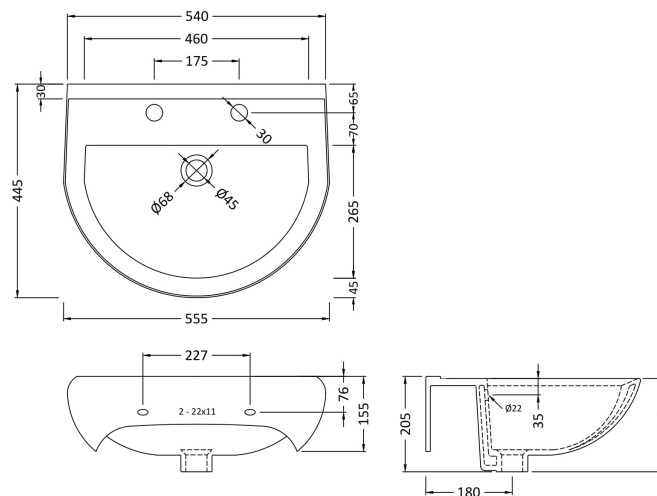

Sales Code: Civ005

Description: Ivo 550mm Basin 2Th & Semi Pedestal

Packaging Details

Barcode: 5055275867518

Sales Code: NCS207

Description: Semi Pedestal

Product Dimensions

Height (mm):	328
Width (mm):	185
Depth (mm):	260
Nett Weight (kg):	6.8

Packaging Dimensions

Height (mm):	390
Width (mm):	195
Depth (mm):	280
Gross Weight (kg):	7

Packaging Data

Box Colour:	Brown Cardboard Box - Printed
Box Qty:	1
Label Size:	100 x 50
Label Colour:	White Label
Label Qty:	2

Outer Box Dimensions (If Applicable)

Height (mm):	
Width (mm):	
Depth (mm):	
Gross Weight (kg):	
Barcode:	5055275811252

Product Details

Country of Origin:	China
Fitting Instruction:	No
Certification: CE & UKCA:	N/A
WRAS:	N/A
WRAS No:	N/A
Product Material:	Vitreous China
Fixing Supplied:	No

Sales Code: NCS222

Description: Ivo 550 Basin 2T/H

Product Dimensions

Height (mm):	205
Width (mm):	540
Depth (mm):	445
Nett Weight (kg):	15.6

Packaging Dimensions

Height (mm):	215
Width (mm):	580
Depth (mm):	480
Gross Weight (kg):	15.8