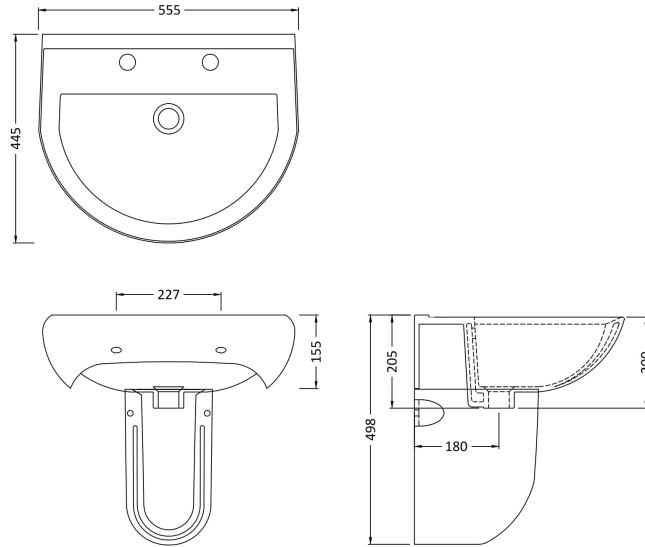

Sales Code: Civ005

Description: Ivo 550mm Basin 2Th & Semi Pedestal

Packaging Details

Barcode: 5055275867518

Sales Code: NCS207

Description: Semi Pedestal

Product Dimensions

Height (mm):	328
Width (mm):	185
Depth (mm):	260
Nett Weight (kg):	6.8

Packaging Dimensions

Height (mm):	390
Width (mm):	195
Depth (mm):	280
Gross Weight (kg):	7

Packaging Data

Box Colour:	Brown Cardboard Box - Printed
Box Qty:	1
Label Size:	100 x 50
Label Colour:	White Label
Label Qty:	2

Outer Box Dimensions (If Applicable)

Height (mm):	
Width (mm):	
Depth (mm):	
Gross Weight (kg):	
Barcode:	5055275811252

Product Details

Country of Origin:	China
Fitting Instruction:	No
Certification: CE & UKCA:	N/A
WRAS:	N/A
WRAS No:	N/A
Product Material:	Vitreous China
Fixing Supplied:	No

Sales Code: NCS222

Description: Ivo 550 Basin 2T/H

Product Dimensions

Height (mm):	205
Width (mm):	540
Depth (mm):	445
Nett Weight (kg):	15.6

Packaging Dimensions

Height (mm):	215
Width (mm):	580
Depth (mm):	480
Gross Weight (kg):	15.8