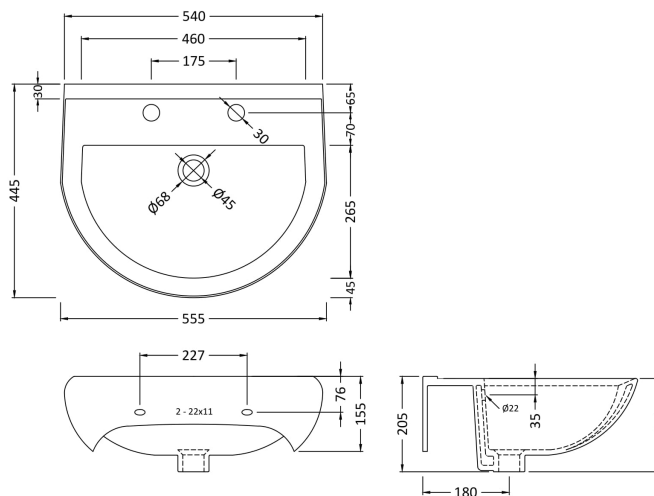

Sales Code: Civ003

Description: Ivo 550mm 2Th Basin & Pedestal

Packaging Details

Barcode: 5055275814123

Sales Code: NCS222

Description: Ivo 550 Basin 2T/H

Product Dimensions

Height (mm):	205
Width (mm):	540
Depth (mm):	445
Nett Weight (kg):	15.6

Packaging Dimensions

Height (mm):	215
Width (mm):	580
Depth (mm):	480
Gross Weight (kg):	15.8

Packaging Data

Box Colour:	Brown Cardboard Box - Printed
Box Qty:	1
Label Size:	100 x 50
Label Colour:	White Label
Label Qty:	2

Outer Box Dimensions (If Applicable)

Height (mm):	
Width (mm):	
Depth (mm):	
Gross Weight (kg):	
Barcode:	5060272822767

Product Details

Country of Origin:	China
Fitting Instruction:	No
Certification: CE & UKCA:	No WRAS: N/A WRAS No: N/A
Product Material:	Vitreous China
Fixing Supplied:	No

Sales Code: NCS203

Description: Ivo Pedestal

Product Dimensions

Height (mm):	675
Width (mm):	165
Depth (mm):	165
Nett Weight (kg):	9

Packaging Dimensions

Height (mm):	700
Width (mm):	170
Depth (mm):	190
Gross Weight (kg):	9.26