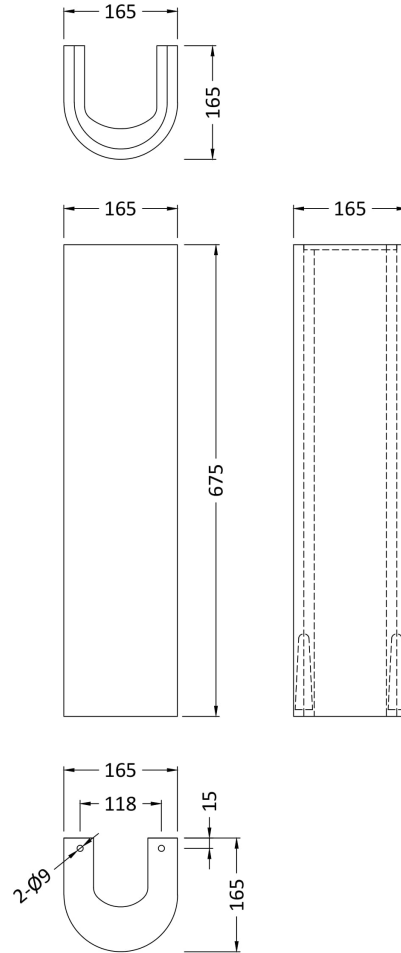

Sales Code: Civ003

Description: Ivo 550mm 2Th Basin & Pedestal

Packaging Details

Barcode: 5055275814123

Sales Code: NCS222

Description: Ivo 550 Basin 2T/H

Product Dimensions

Height (mm):	205
Width (mm):	540
Depth (mm):	445
Nett Weight (kg):	15.6

Packaging Dimensions

Height (mm):	215
Width (mm):	580
Depth (mm):	480
Gross Weight (kg):	15.8

Packaging Data

Box Colour:	Brown Cardboard Box - Printed
Box Qty:	1
Label Size:	100 x 50
Label Colour:	White Label
Label Qty:	2

Outer Box Dimensions (If Applicable)

Height (mm):	
Width (mm):	
Depth (mm):	
Gross Weight (kg):	
Barcode:	5060272822767

Product Details

Country of Origin:	China
Fitting Instruction:	No
Certification: CE & UKCA:	No WRAS: N/A WRAS No: N/A
Product Material:	Vitreous China
Fixing Supplied:	No

Sales Code: NCS203

Description: Ivo Pedestal

Product Dimensions

Height (mm):	675
Width (mm):	165
Depth (mm):	165
Nett Weight (kg):	9

Packaging Dimensions

Height (mm):	700
Width (mm):	170
Depth (mm):	190
Gross Weight (kg):	9.26