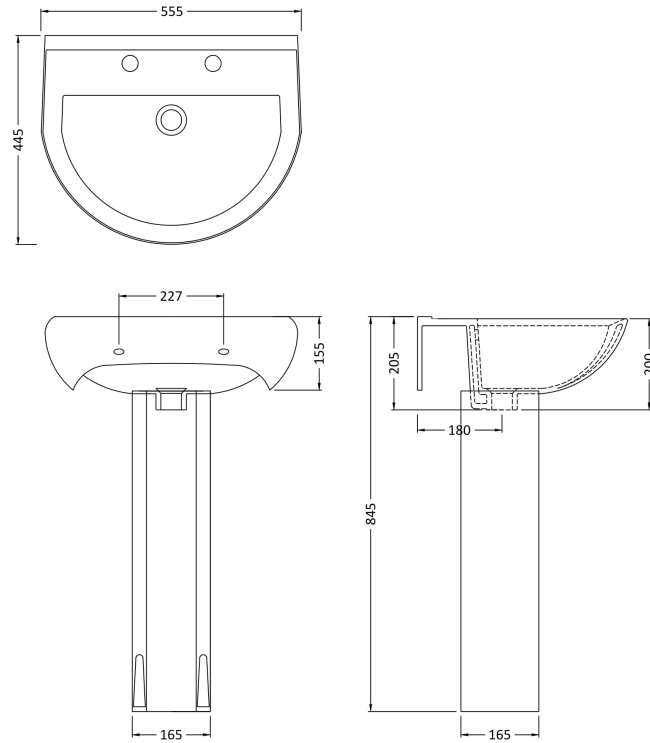

Sales Code: Civ003

Description: Ivo 550mm 2Th Basin & Pedestal

Packaging Details

Barcode: 5055275814123

Sales Code: NCS222

Description: Ivo 550 Basin 2T/H

Product Dimensions

Height (mm):	205
Width (mm):	540
Depth (mm):	445
Nett Weight (kg):	15.6

Packaging Dimensions

Height (mm):	215
Width (mm):	580
Depth (mm):	480
Gross Weight (kg):	15.8

Packaging Data

Box Colour:	Brown Cardboard Box - Printed
Box Qty:	1
Label Size:	100 x 50
Label Colour:	White Label
Label Qty:	2

Outer Box Dimensions (If Applicable)

Height (mm):	
Width (mm):	
Depth (mm):	
Gross Weight (kg):	
Barcode:	5060272822767

Product Details

Country of Origin:	China
Fitting Instruction:	No
Certification: CE & UKCA:	No WRAS: N/A WRAS No: N/A
Product Material:	Vitreous China
Fixing Supplied:	No

Sales Code: NCS203

Description: Ivo Pedestal

Product Dimensions

Height (mm):	675
Width (mm):	165
Depth (mm):	165
Nett Weight (kg):	9

Packaging Dimensions

Height (mm):	700
Width (mm):	170
Depth (mm):	190
Gross Weight (kg):	9.26