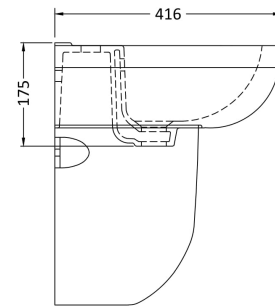

Sales Code: Chm004

Description: Harmony 500mm Basin & Semi Pedestal

Packaging Details

Barcode: 5055275867419

Sales Code: NCH604

Description: Harmony 500 Basin 1Th

Product Dimensions

Height (mm):	175
Width (mm):	500
Depth (mm):	416
Nett Weight (kg):	15

Packaging Dimensions

Height (mm):	192
Width (mm):	570
Depth (mm):	440
Gross Weight (kg):	15.2

Packaging Data

Box Colour:	Brown Cardboard Box
Box Qty:	1
Label Size:	100 x 50
Label Colour:	White Label
Label Qty:	2

Outer Box Dimensions (If Applicable)

Height (mm):	
Width (mm):	
Depth (mm):	
Gross Weight (kg):	
Barcode:	5055275827147

Product Details

Country of Origin:	China
Fitting Instruction:	No
Certification: CE & UKCA:	WRAS: N/A WRAS No: N/A
Product Material:	Vitreous China
Fixing Supplied:	No

Sales Code: NCU807

Description: Semi Pedestal

Product Dimensions

Height (mm):	280
Width (mm):	190
Depth (mm):	280
Nett Weight (kg):	6.4

Packaging Dimensions

Height (mm):	300
Width (mm):	210
Depth (mm):	295
Gross Weight (kg):	6.6