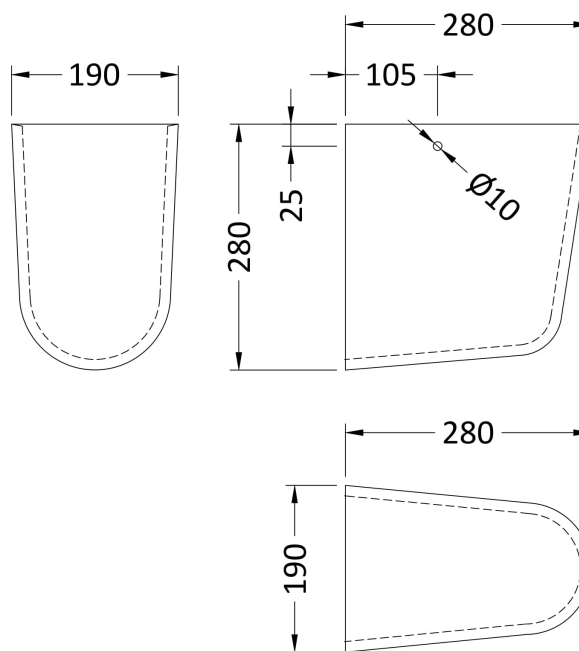

Sales Code: Chm004

Description: Harmony 500mm Basin & Semi Pedestal

Packaging Details

Barcode: 5055275867419

Sales Code: NCH604

Description: Harmony 500 Basin 1Th

Product Dimensions

Height (mm):	175
Width (mm):	500
Depth (mm):	416
Nett Weight (kg):	15

Packaging Dimensions

Height (mm):	192
Width (mm):	570
Depth (mm):	440
Gross Weight (kg):	15.2

Packaging Data

Box Colour:	Brown Cardboard Box
Box Qty:	1
Label Size:	100 x 50
Label Colour:	White Label
Label Qty:	2

Outer Box Dimensions (If Applicable)

Height (mm):	
Width (mm):	
Depth (mm):	
Gross Weight (kg):	
Barcode:	5055275827147

Product Details

Country of Origin:	China
Fitting Instruction:	No
Certification: CE & UKCA:	WRAS: N/A WRAS No: N/A
Product Material:	Vitreous China
Fixing Supplied:	No

Sales Code: NCU807

Description: Semi Pedestal

Product Dimensions

Height (mm):	280
Width (mm):	190
Depth (mm):	280
Nett Weight (kg):	6.4

Packaging Dimensions

Height (mm):	300
Width (mm):	210
Depth (mm):	295
Gross Weight (kg):	6.6