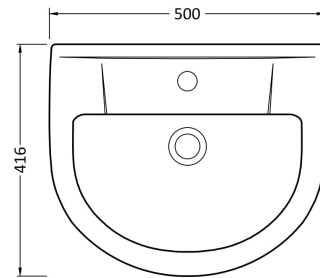

Sales Code: Chm004

Description: Harmony 500mm Basin & Semi Pedestal

Packaging Details

Barcode: 5055275867419

Sales Code: NCH604

Description: Harmony 500 Basin 1Th

Product Dimensions

Height (mm):	175
Width (mm):	500
Depth (mm):	416
Nett Weight (kg):	15

Packaging Dimensions

Height (mm):	192
Width (mm):	570
Depth (mm):	440
Gross Weight (kg):	15.2

Packaging Data

Box Colour:	Brown Cardboard Box
Box Qty:	1
Label Size:	100 x 50
Label Colour:	White Label
Label Qty:	2

Outer Box Dimensions (If Applicable)

Height (mm):	
Width (mm):	
Depth (mm):	
Gross Weight (kg):	
Barcode:	5055275827147

Product Details

Country of Origin:	China
Fitting Instruction:	No
Certification: CE & UKCA:	WRAS: N/A WRAS No: N/A
Product Material:	Vitreous China
Fixing Supplied:	No

Sales Code: NCU807

Description: Semi Pedestal

Product Dimensions

Height (mm):	280
Width (mm):	190
Depth (mm):	280
Nett Weight (kg):	6.4

Packaging Dimensions

Height (mm):	300
Width (mm):	210
Depth (mm):	295
Gross Weight (kg):	6.6