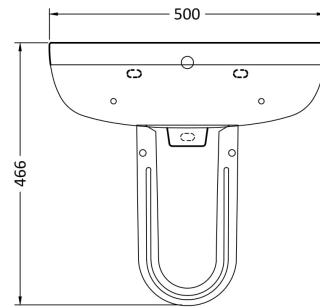

Sales Code: Chm004

Description: Harmony 500mm Basin & Semi Pedestal

Packaging Details

Barcode: 5055275867419

Sales Code: NCH604

Description: Harmony 500 Basin 1Th

Product Dimensions

Height (mm):	175
Width (mm):	500
Depth (mm):	416
Nett Weight (kg):	15

Packaging Dimensions

Height (mm):	192
Width (mm):	570
Depth (mm):	440
Gross Weight (kg):	15.2

Packaging Data

Box Colour:	Brown Cardboard Box
Box Qty:	1
Label Size:	100 x 50
Label Colour:	White Label
Label Qty:	2

Outer Box Dimensions (If Applicable)

Height (mm):	
Width (mm):	
Depth (mm):	
Gross Weight (kg):	
Barcode:	5055275827147

Product Details

Country of Origin:	China
Fitting Instruction:	No
Certification: CE & UKCA:	WRAS: N/A WRAS No: N/A
Product Material:	Vitreous China
Fixing Supplied:	No

Sales Code: NCU807

Description: Semi Pedestal

Product Dimensions

Height (mm):	280
Width (mm):	190
Depth (mm):	280
Nett Weight (kg):	6.4

Packaging Dimensions

Height (mm):	300
Width (mm):	210
Depth (mm):	295
Gross Weight (kg):	6.6