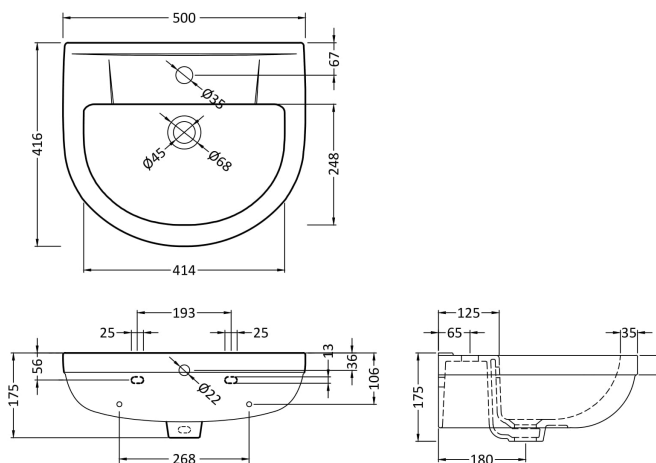

Sales Code: Chm004

Description: Harmony 500mm Basin & Semi Pedestal

Packaging Details

Barcode: 5055275867419

Sales Code: NCH604

Description: Harmony 500 Basin 1Th

Product Dimensions

Height (mm):	175
Width (mm):	500
Depth (mm):	416
Nett Weight (kg):	15

Packaging Dimensions

Height (mm):	192
Width (mm):	570
Depth (mm):	440
Gross Weight (kg):	15.2

Packaging Data

Box Colour:	Brown Cardboard Box
Box Qty:	1
Label Size:	100 x 50
Label Colour:	White Label
Label Qty:	2

Outer Box Dimensions (If Applicable)

Height (mm):	
Width (mm):	
Depth (mm):	
Gross Weight (kg):	
Barcode:	5055275827147

Product Details

Country of Origin:	China
Fitting Instruction:	No
Certification: CE & UKCA:	WRAS: N/A WRAS No: N/A
Product Material:	Vitreous China
Fixing Supplied:	No

Sales Code: NCU807

Description: Semi Pedestal

Product Dimensions

Height (mm):	280
Width (mm):	190
Depth (mm):	280
Nett Weight (kg):	6.4

Packaging Dimensions

Height (mm):	300
Width (mm):	210
Depth (mm):	295
Gross Weight (kg):	6.6