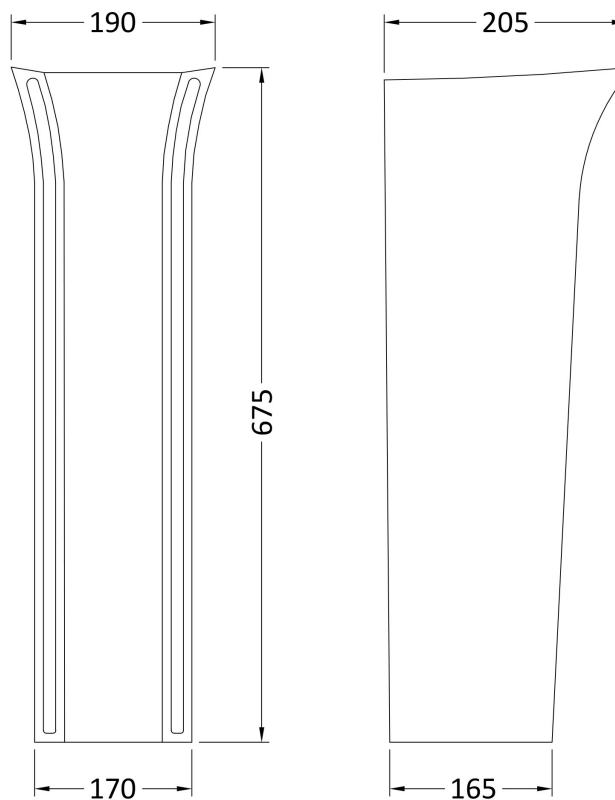

Sales Code: Ncg300

Description: Freya 550 Basin And Pedestal

Packaging Details

Barcode: 5056211801214

Sales Code: NCG302

Description: 550 Basin 1Th

Product Dimensions

Height (mm):	183
Width (mm):	550
Depth (mm):	460
Nett Weight (kg):	11.8

Packaging Dimensions

Height (mm):	230
Width (mm):	560
Depth (mm):	470
Gross Weight (kg):	12

Packaging Data

Box Colour:	Brown Cardboard Box - Printed
Box Qty:	1
Label Size:	100 x 50
Label Colour:	White Label
Label Qty:	2

Outer Box Dimensions (If Applicable)

Height (mm):	
Width (mm):	
Depth (mm):	
Gross Weight (kg):	
Barcode:	5055275895528

Product Details

Country of Origin:	China
Fitting Instruction:	No
Certification: CE & UKCA:	Yes WRAS: N/A WRAS No: N/A
Product Material:	Vitreous China
Fixing Supplied:	No

Sales Code: NCG303

Description: Full Pedestal

Product Dimensions

Height (mm):	675
Width (mm):	175
Depth (mm):	165
Nett Weight (kg):	9.8

Packaging Dimensions

Height (mm):	192
Width (mm):	190
Depth (mm):	687
Gross Weight (kg):	10