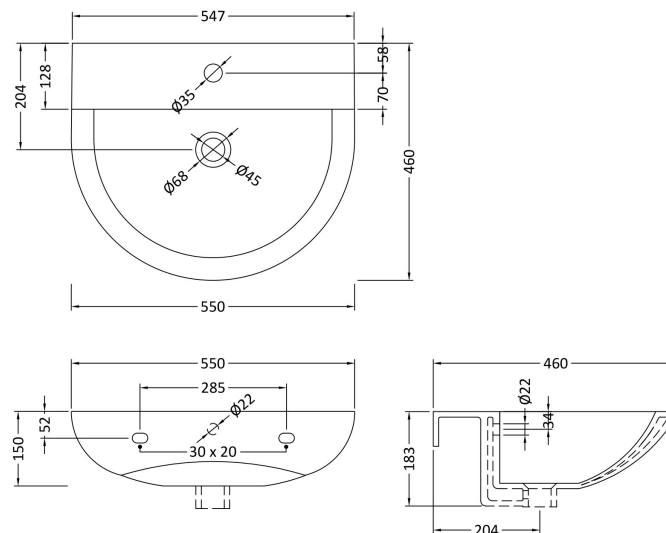

Sales Code: Ncg300

Description: Freya 550 Basin And Pedestal

Packaging Details

Barcode: 5056211801214

Sales Code: NCG302

Description: 550 Basin 1Th

Product Dimensions

Height (mm):	183
Width (mm):	550
Depth (mm):	460
Nett Weight (kg):	11.8

Packaging Dimensions

Height (mm):	230
Width (mm):	560
Depth (mm):	470
Gross Weight (kg):	12

Packaging Data

Box Colour:	Brown Cardboard Box - Printed
Box Qty:	1
Label Size:	100 x 50
Label Colour:	White Label
Label Qty:	2

Outer Box Dimensions (If Applicable)

Height (mm):	
Width (mm):	
Depth (mm):	
Gross Weight (kg):	
Barcode:	5055275895528

Product Details

Country of Origin:	China
Fitting Instruction:	No
Certification: CE & UKCA:	Yes WRAS: N/A WRAS No: N/A
Product Material:	Vitreous China
Fixing Supplied:	No

Sales Code: NCG303

Description: Full Pedestal

Product Dimensions

Height (mm):	675
Width (mm):	175
Depth (mm):	165
Nett Weight (kg):	9.8

Packaging Dimensions

Height (mm):	192
Width (mm):	190
Depth (mm):	687
Gross Weight (kg):	10