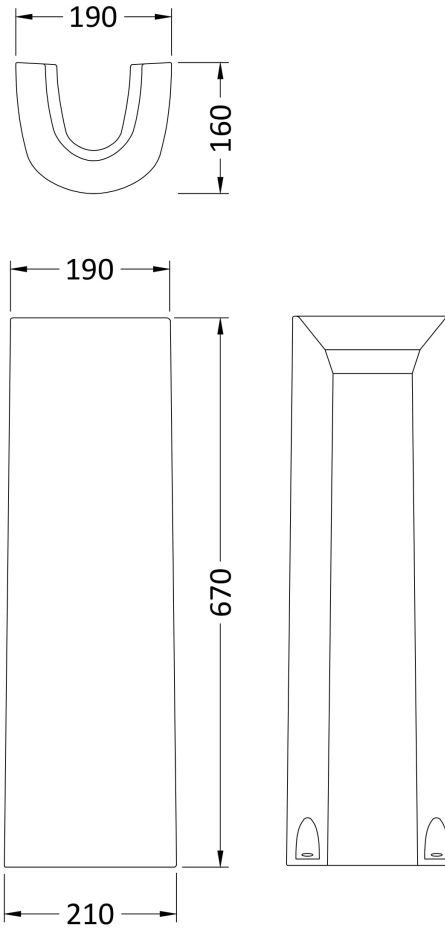

### Product Dimensions

Height (mm):	670
Width (mm):	210
Depth (mm):	160
Nett Weight (kg):	10.7

### Packaging Dimensions

Height (mm):	680
Width (mm):	220
Depth (mm):	175
Gross Weight (kg):	10.9

### Outer Box Dimensions (If Applicable)

Height (mm):	
Width (mm):	
Depth (mm):	
Gross Weight (kg):	
Barcode:	5055369029259

### Product Dimensions

Height (mm):	183
Width (mm):	420
Depth (mm):	380
Nett Weight (kg):	10.3