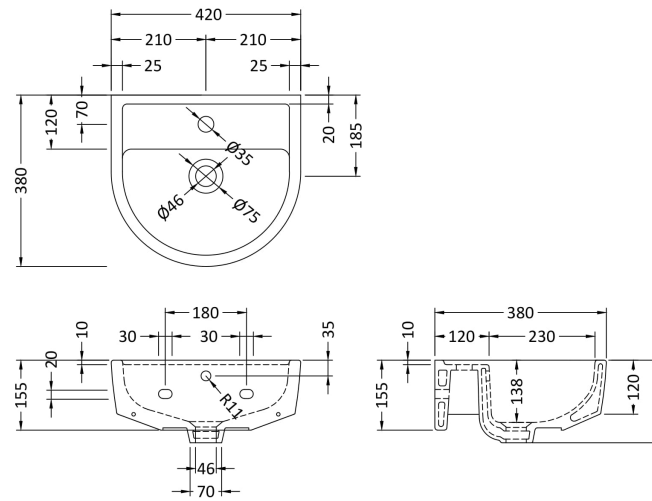

### Product Dimensions

Height (mm):	670
Width (mm):	210
Depth (mm):	160
Nett Weight (kg):	10.7

### Packaging Dimensions

Height (mm):	680
Width (mm):	220
Depth (mm):	175
Gross Weight (kg):	10.9

### Outer Box Dimensions (If Applicable)

Height (mm):	
Width (mm):	
Depth (mm):	
Gross Weight (kg):	
Barcode:	5055369029259

### Product Dimensions

Height (mm):	183
Width (mm):	420
Depth (mm):	380
Nett Weight (kg):	10.3