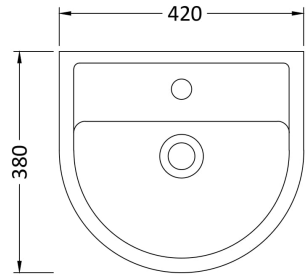

Sales Code: Cpv001

Description: Provost 420mm Basin & Pedestal

Packaging Details

Barcode: 5055275813683