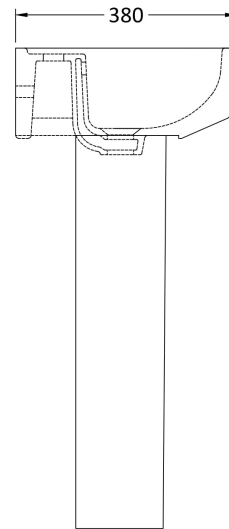

**Sales Code:** Cpv001

**Description:** Provost 420mm Basin & Pedestal

**Packaging Details**

Barcode: 5055275813683

Sales Code: NCH403

Description: Round Pedestal

### Product Dimensions

Height (mm):	670
Width (mm):	210
Depth (mm):	160
Nett Weight (kg):	10.7

### Packaging Dimensions

Height (mm):	680
Width (mm):	220
Depth (mm):	175
Gross Weight (kg):	10.9

### Outer Box Dimensions (If Applicable)

Height (mm):	
Width (mm):	
Depth (mm):	
Gross Weight (kg):	
Barcode:	5055369029259