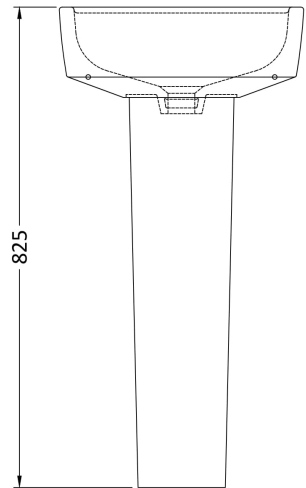

Sales Code: Cpv001

Description: Provost 420mm Basin & Pedestal

Packaging Details

Barcode: 5055275813683