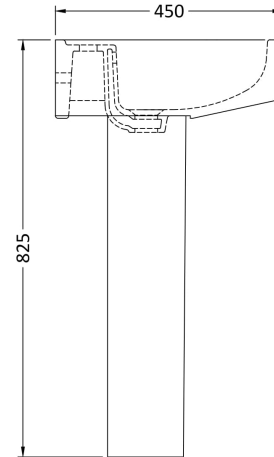

Sales Code: Cpv002

Description: Provost 520mm Basin & Pedestal

Packaging Details

Barcode: 5055275813690

Sales Code: NCH404

Description: Medium 520mm Basin 1 Tap Hole

Product Dimensions

Height (mm):	183
Width (mm):	520
Depth (mm):	450
Nett Weight (kg):	15.5

Packaging Dimensions

Height (mm):	200
Width (mm):	545
Depth (mm):	460
Gross Weight (kg):	15.7

Packaging Data

Box Colour:	Brown Cardboard Box - Printed
Box Qty:	1
Label Size:	100 x 50
Label Colour:	Not Applicable
Label Qty:	0

Outer Box Dimensions (If Applicable)

Height (mm):	
Width (mm):	
Depth (mm):	
Gross Weight (kg):	
Barcode:	5055369029242

Product Details

Country of Origin:	China
Fitting Instruction:	No
Certification: CE & UKCA:	Yes
WRAS:	N/A
WRAS No:	N/A
Product Material:	Vitreous China
Fixing Supplied:	No

Sales Code: NCH403

Description: Round Pedestal

Product Dimensions

Height (mm):	670
Width (mm):	210
Depth (mm):	160
Nett Weight (kg):	10.7

Packaging Dimensions

Height (mm):	680
Width (mm):	220
Depth (mm):	175
Gross Weight (kg):	10.9