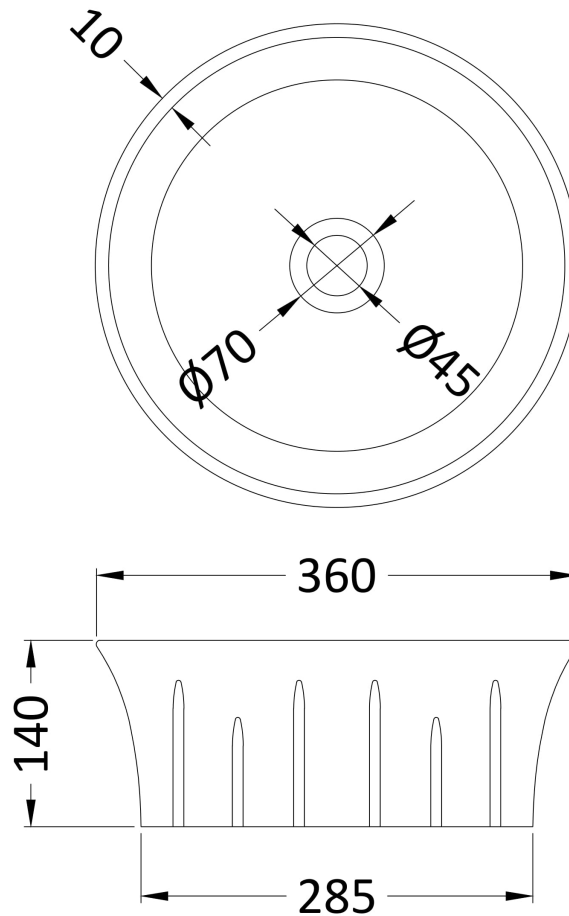

Sales Code: NBV167

Description: Round Basin W358xd368xh137

Product Dimensions

Height (mm):	140
Width (mm):	360
Depth (mm):	360
Nett Weight (kg):	5.8

Packaging Dimensions

Height (mm):	150
Width (mm):	375
Depth (mm):	375
Gross Weight (kg):	6

Packaging Data

Box Colour:	Brown Cardboard Box
Box Qty:	1
Label Size:	100 x 50
Label Colour:	White Label
Label Qty:	2

Outer Box Dimensions (If Applicable)

Height (mm):	
Width (mm):	
Depth (mm):	
Gross Weight (kg):	
Barcode:	5056211851530

Product Details

Country of Origin:	China
Fitting Instruction:	No
Certification: CE & UKCA:	WRAS: WRAS No:
Product Material:	Vitreous China
Fixing Supplied:	No

Pans/Bidets: Trap Style: N/A Includes Seat: Not Applicable

Basins: Tap Hole: No Tapholes Chain Stay Hole: No
Template: Not Required Waste Type Req: Unslotted
Overflow Inc: No Overflow Cover: No
Inner Bowl Depth (mm):