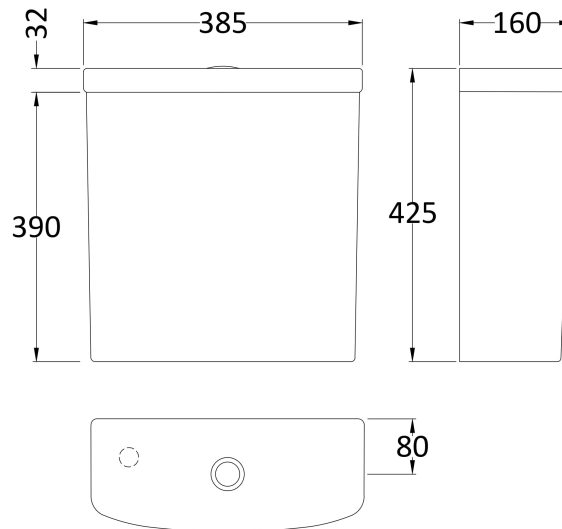

Sales Code: NCT301

Description: Cistern C/W Fittings

**Product Dimensions**

Height (mm):	420
Width (mm):	390
Depth (mm):	160
Nett Weight (kg):	13.8

**Packaging Dimensions**

Height (mm):	390
Width (mm):	185
Depth (mm):	475
Gross Weight (kg):	13.8

**Packaging Data**

Box Colour:	Brown Cardboard Box
Box Qty:	1
Label Size:	100 x 50
Label Colour:	White Label
Label Qty:	2

**Outer Box Dimensions (If Applicable)**

Height (mm):	
Width (mm):	
Depth (mm):	
Gross Weight (kg):	
Barcode:	5055369063321

**Seats:** Seat Type: Not Applicable Material: Not Applicable  
Function: Not Applicable Hinge Type: Not Applicable  
Hinge Material: Not Applicable

**Cisterns:** Operating Type: Push Button Fittings: Loose 6/3L  
Lever Type: Plastic Chrome Platec

**Basins:** Tap Hole: Not Applicable Chain Stay Hole: Not Applicable  
Template: Not Applicable Waste Type Req: Not Applicable  
Overflow Inc: Not Applicable Overflow Cover: Not Applicable  
Inner Bowl Depth (mm): N/A