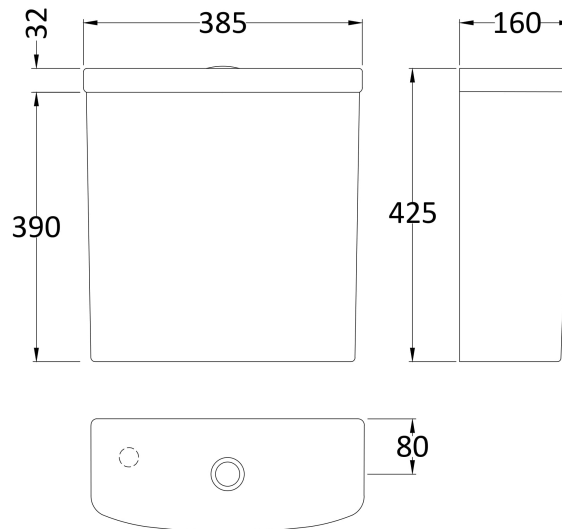

Sales Code: NCT301

Description: Cistern C/W Fittings

Product Dimensions

Height (mm):	420
Width (mm):	390
Depth (mm):	160
Nett Weight (kg):	13.8

Packaging Dimensions

Height (mm):	390
Width (mm):	185
Depth (mm):	475
Gross Weight (kg):	13.8

Packaging Data

Box Colour:	Brown Cardboard Box
Box Qty:	1
Label Size:	100 x 50
Label Colour:	White Label
Label Qty:	2

Outer Box Dimensions (If Applicable)

Height (mm):	
Width (mm):	
Depth (mm):	
Gross Weight (kg):	
Barcode:	5055369063321

Seats: Seat Type: Not Applicable Material: Not Applicable
 Function: Not Applicable Hinge Type: Not Applicable
 Hinge Material: Not Applicable

Cisterns: Operating Type: Push Button Fittings: Loose 6/3L
 Lever Type: Plastic Chrome Platec

Basins: Tap Hole: Not Applicable Chain Stay Hole: Not Applicable
 Template: Not Applicable Waste Type Req: Not Applicable
 Overflow Inc: Not Applicable Overflow Cover: Not Applicable
 Inner Bowl Depth (mm): N/A