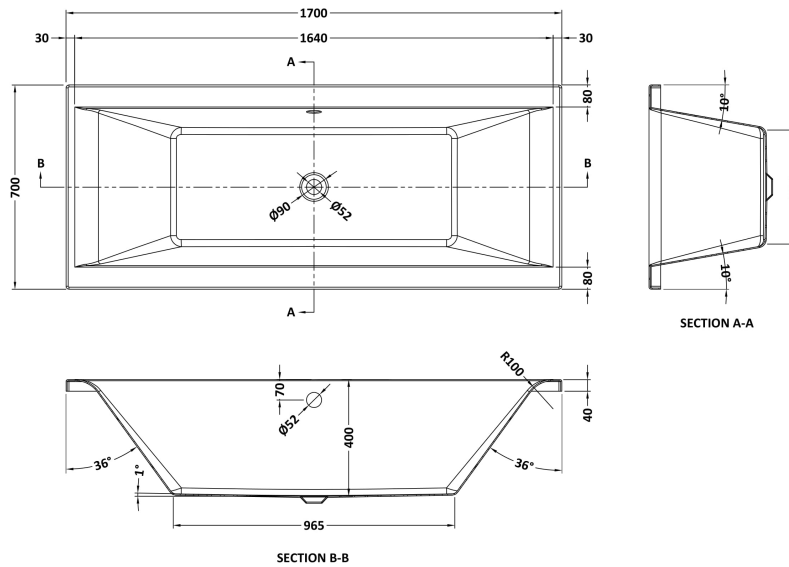

Sales Code: NBA209

Description: Square De Bath & Leg Set 1700X700

Packaging Details

Barcode: 5055369006731