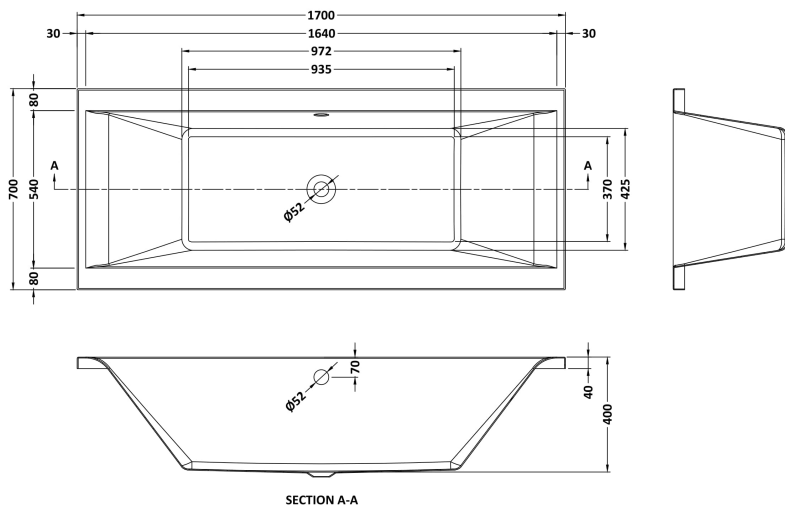

### Product Dimensions

Length (mm):	1700
Width (mm):	700
Depth (mm):	400
Nett Weight (kg):	18.4

### Packaging Dimensions

Length (mm):	1700
Width (mm):	730
Depth (mm):	400
Gross Weight (kg):	18.4

### Product Details

Country of Origin:	Poland
Fitting Instruction:	No
Certification:	FSC: No CE & UKCA: Yes
Material Colour Reference:	European White
Product Material:	Acrylic
Material Thickness:	4mm
Volume (Ltr):	161L
Displaced Capacity:	91L
Leg Set Included:	Legset Not Included
Waste Included:	Waste Not Included
Drilled/Undrilled:	Undrilled For Taps
Includes Grips:	No Grips Supplied
Embossed:	No
No of Tapholes:	None
Anti-Slip:	No

**Sales Code:** NBL001

**Description:** Leg Set

**Product Dimensions**

Length (mm):	570
Width (mm):	
Depth (mm):	
Nett Weight (kg):	1.9

**Packaging Dimensions**

Length (mm):	600
Width (mm):	60
Depth (mm):	60
Gross Weight (kg):	1.9