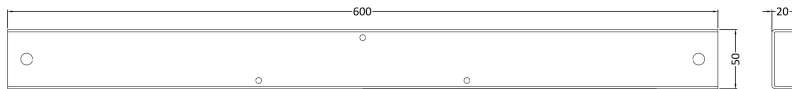

### Packaging Data

Box Colour:	Brown Cardboard Sleeve
Box Qty:	1
Label Size:	192 x 38
Label Colour:	White Label
Label Qty:	1

### Outer Box Dimensions (If Applicable)

Length (mm):	
Width (mm):	
Height (mm):	
Gross Weight (kg):	
Barcode:	5055275833155

### Product Details

Country of Origin:	Poland
Fitting Instruction:	No
Certification:	FSC: No CE & UKCA: Yes
Material Colour Reference:	European White
Product Material:	Acrylic
Material Thickness:	4mm
Volume (Ltr):	161L
Displaced Capacity:	91L
Leg Set Included:	Legset Not Included
Waste Included:	Waste Not Included
Drilled/Undrilled:	Undrilled For Taps
Includes Grips:	No Grips Supplied
Embossed:	No
No of Tapholes:	None
Anti-Slip:	No

**Sales Code:** NBL001

**Description:** Leg Set

**Product Dimensions**

Length (mm):	570
Width (mm):	
Depth (mm):	
Nett Weight (kg):	1.9

**Packaging Dimensions**

Length (mm):	600
Width (mm):	60
Depth (mm):	60
Gross Weight (kg):	1.9