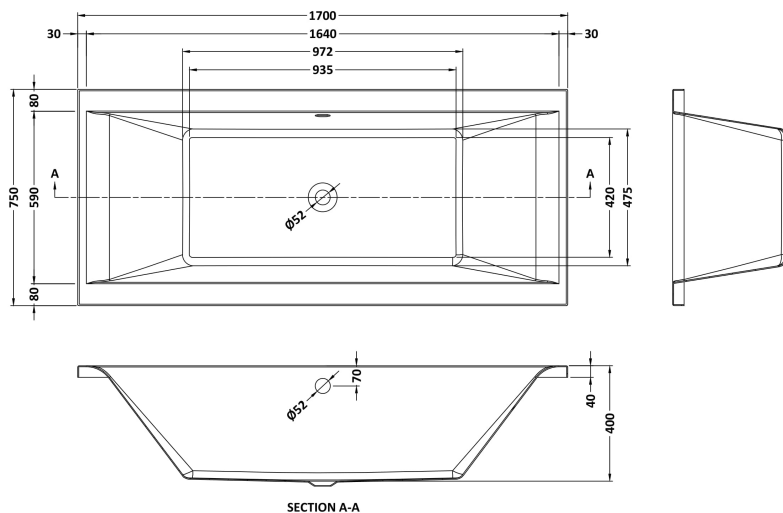

### Product Dimensions

Length (mm):	1700
Width (mm):	750
Depth (mm):	400
Nett Weight (kg):	17

### Packaging Dimensions

Length (mm):	1700
Width (mm):	750
Depth (mm):	425
Gross Weight (kg):	17

### Product Details

Country of Origin:	Poland
Fitting Instruction:	No
Certification:	FSC: No CE & UKCA: Yes
Material Colour Reference:	European White
Product Material:	Acrylic
Material Thickness:	4mm
Volume (Ltr):	179L
Displaced Capacity:	109L
Leg Set Included:	Legset Not Included
Waste Included:	Waste Not Included
Drilled/Undrilled:	Undrilled For Taps
Includes Grips:	No Grips Supplied
Embossed:	No
No of Tapholes:	None
Anti-Slip:	No

Sales Code: NBL001

Description: Leg Set

**Product Dimensions**

Length (mm):	570
Width (mm):	
Depth (mm):	
Nett Weight (kg):	1.9

**Packaging Dimensions**

Length (mm):	600
Width (mm):	60
Depth (mm):	60
Gross Weight (kg):	1.9