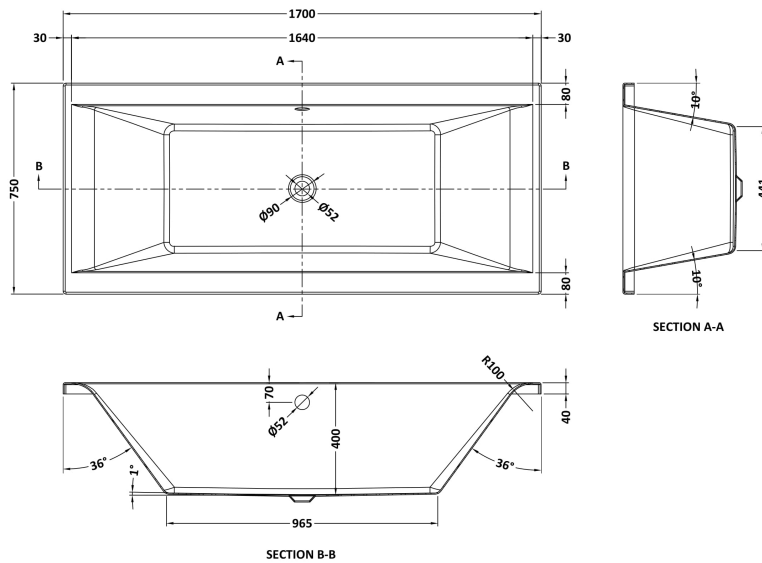

Sales Code: NBA210

Description: Square De Bath & Leg Set 1700X750

Packaging Details

Barcode: 5055369006748