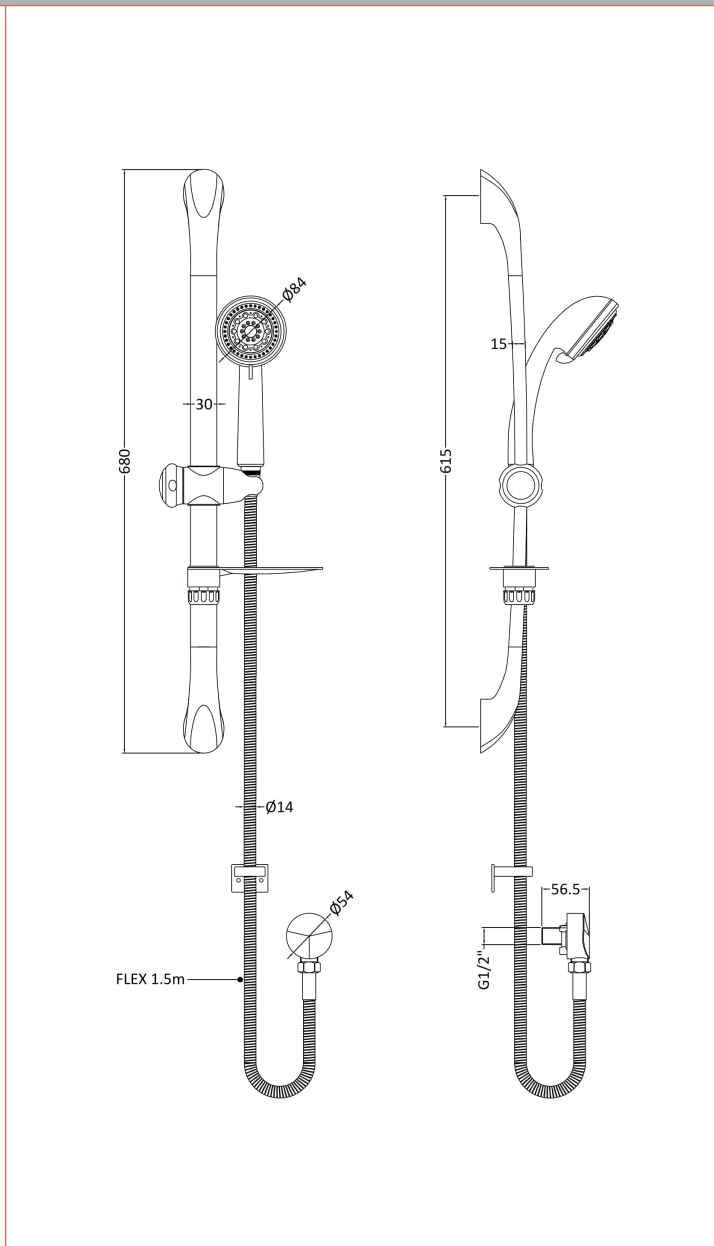

Sales Code: A3273A

Description: Luxury Curved Slider Rail Kit

Product Dimensions	
Length (mm):	
Width (mm):	215
Height (mm):	680
Depth (mm):	315
Nett Weight (kg):	1.3
Packaging Dimensions	
Length (mm):	660
Width (mm):	153
Height (mm):	90
Gross Weight (kg):	1.3
Packaging Data	
Box Colour:	White Cardboard Box
Box Qty:	1
Label Size:	100 x 50
Label Colour:	White Label
Label Qty:	2
Outer Box Dimensions (If Applicable)	
Length (mm):	
Width (mm):	320
Height (mm):	440
Depth (mm):	675
Gross Weight (kg):	13
Barcode:	5055146129868
Product Details	
Country of Origin:	China
Fitting Instruction:	No
Product Material:	Brass/ABS
Mount Type:	Wall, Surface
Outlet Elbow Supplied:	Yes
Easy Clean:	Yes
Head Included:	No
Handset Included:	Yes
Body Jets Included:	No
No of Body Jets:	Not Applicable
Operating Pressure (bar):	0.5
Valve/Cartridge Type:	Not Applicable
Flow Rates (L/min):	0.1 bar: N/A 0.5 bar: N/A 1 bar: N/A 2 bar: N/A 3 bar: N/A
TMV2 Approved:	No Approval No: N/A
TMV3 Approved:	No Approval No: N/A
WRAS Approved:	No Approval No: N/A
Head Function:	Not Applicable
Handset Function:	Multiple Settings
Body Jet Info:	Not Applicable
Pipe Size:	15 mm (1/2" Bsp)
Pipe Centres:	N/A
Colour/Finish:	Chrome
Hose Included:	Yes
No. of Outlets:	1