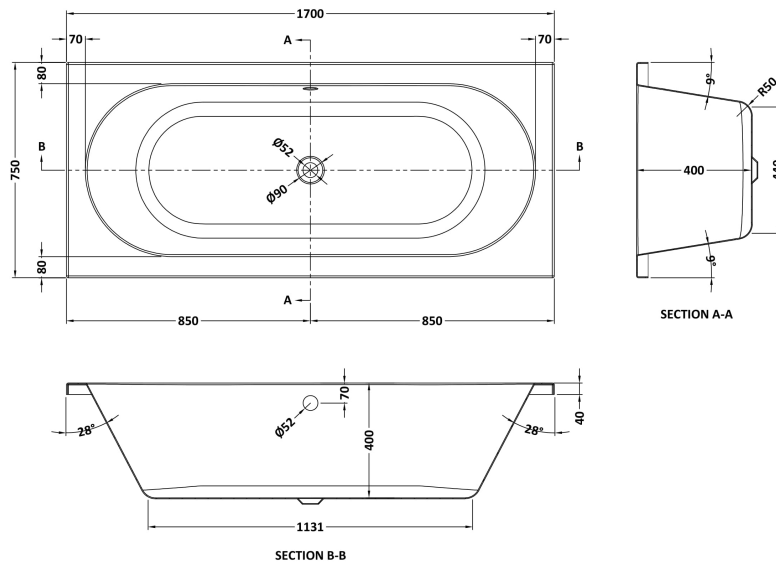

Sales Code: NBA510

Description: Round De Bath & Leg Set 1700X750

Packaging Details

Barcode: 5055369006670

Sales Code: NBA510NL

Description: Round Double Ended Bath 1700X750

Product Dimensions

Length (mm):	1700
Width (mm):	750
Depth (mm):	400
Nett Weight (kg):	17.5

Packaging Dimensions

Length (mm):	1700
Width (mm):	750
Depth (mm):	420
Gross Weight (kg):	17.5

Packaging Data

Box Colour:	Brown Cardboard Sleeve
Box Qty:	1
Label Size:	192 x 38
Label Colour:	White Label
Label Qty:	1

Outer Box Dimensions (If Applicable)

Length (mm):	
Width (mm):	
Height (mm):	
Gross Weight (kg):	
Barcode:	5055275833032

Product Details

Country of Origin:	Poland
Fitting Instruction:	No
Certification:	FSC: No CE & UKCA: Yes
Material Colour Reference:	European White
Product Material:	Acrylic
Material Thickness:	4mm
Volume (Ltr):	180L
Displaced Capacity:	110L
Leg Set Included:	Legset Not Included
Waste Included:	Waste Not Included
Drilled/Undrilled:	Undrilled For Taps
Includes Grips:	No Grips Supplied
Embossed:	No
No of Tapholes:	None
Anti-Slip:	No

Sales Code: NBL001

Description: Leg Set

Product Dimensions

Length (mm):	570
Width (mm):	
Depth (mm):	
Nett Weight (kg):	1.9

Packaging Dimensions

Length (mm):	600
Width (mm):	60
Depth (mm):	60
Gross Weight (kg):	1.9