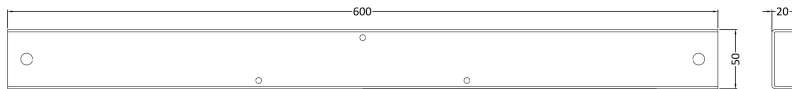

Sales Code: NBA510

Description: Round De Bath & Leg Set 1700X750

Packaging Details

Barcode: 5055369006670

Sales Code: NBA510NL

Description: Round Double Ended Bath 1700X750

Product Dimensions

Length (mm):	1700
Width (mm):	750
Depth (mm):	400
Nett Weight (kg):	17.5

Packaging Dimensions

Length (mm):	1700
Width (mm):	750
Depth (mm):	420
Gross Weight (kg):	17.5

Packaging Data

Box Colour:	Brown Cardboard Sleeve
Box Qty:	1
Label Size:	192 x 38
Label Colour:	White Label
Label Qty:	1

Outer Box Dimensions (If Applicable)

Length (mm):	
Width (mm):	
Height (mm):	
Gross Weight (kg):	
Barcode:	5055275833032

Product Details

Country of Origin:	Poland
Fitting Instruction:	No
Certification:	FSC: No CE & UKCA: Yes
Material Colour Reference:	European White
Product Material:	Acrylic
Material Thickness:	4mm
Volume (Ltr):	180L
Displaced Capacity:	110L
Leg Set Included:	Legset Not Included
Waste Included:	Waste Not Included
Drilled/Undrilled:	Undrilled For Taps
Includes Grips:	No Grips Supplied
Embossed:	No
No of Tapholes:	None
Anti-Slip:	No

Sales Code: NBL001

Description: Leg Set

Product Dimensions

Length (mm):	570
Width (mm):	
Depth (mm):	
Nett Weight (kg):	1.9

Packaging Dimensions

Length (mm):	600
Width (mm):	60
Depth (mm):	60
Gross Weight (kg):	1.9