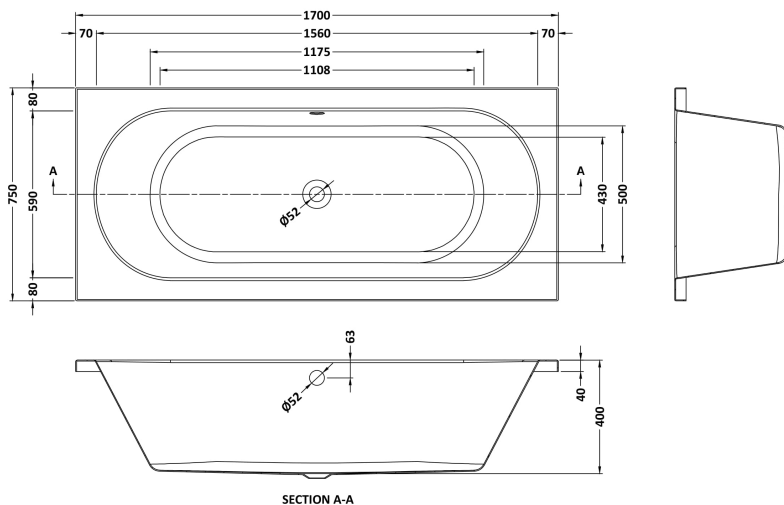

Sales Code: NBA510

Description: Round De Bath & Leg Set 1700X750

Packaging Details

Barcode: 5055369006670

Sales Code: NBA510NL

Description: Round Double Ended Bath 1700X750

Product Dimensions

Length (mm):	1700
Width (mm):	750
Depth (mm):	400
Nett Weight (kg):	17.5

Packaging Dimensions

Length (mm):	1700
Width (mm):	750
Depth (mm):	420
Gross Weight (kg):	17.5

Packaging Data

Box Colour:	Brown Cardboard Sleeve
Box Qty:	1
Label Size:	192 x 38
Label Colour:	White Label
Label Qty:	1

Outer Box Dimensions (If Applicable)

Length (mm):	
Width (mm):	
Height (mm):	
Gross Weight (kg):	
Barcode:	5055275833032

Product Details

Country of Origin:	Poland
Fitting Instruction:	No
Certification:	FSC: No CE & UKCA: Yes
Material Colour Reference:	European White
Product Material:	Acrylic
Material Thickness:	4mm
Volume (Ltr):	180L
Displaced Capacity:	110L
Leg Set Included:	Legset Not Included
Waste Included:	Waste Not Included
Drilled/Undrilled:	Undrilled For Taps
Includes Grips:	No Grips Supplied
Embossed:	No
No of Tapholes:	None
Anti-Slip:	No

Sales Code: NBL001

Description: Leg Set

Product Dimensions

Length (mm):	570
Width (mm):	
Depth (mm):	
Nett Weight (kg):	1.9

Packaging Dimensions

Length (mm):	600
Width (mm):	60
Depth (mm):	60
Gross Weight (kg):	1.9