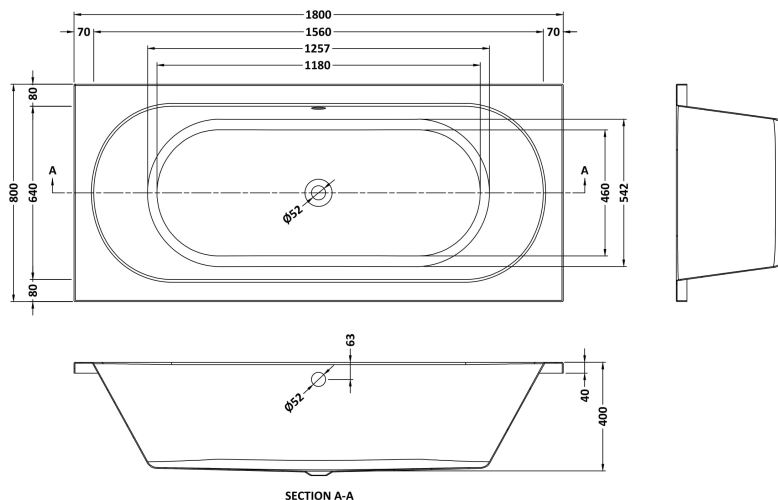

Sales Code: NBA514

Description: Round De Bath & Leg Set 1800X800

Packaging Details

Barcode: 5055369006687

Sales Code: NBA514NL

Description: Round Double Ended Bath 1800X800

Product Dimensions

Length (mm):	1800
Width (mm):	800
Depth (mm):	400
Nett Weight (kg):	23

Packaging Dimensions

Length (mm):	1800
Width (mm):	800
Depth (mm):	420
Gross Weight (kg):	23

Packaging Data

Box Colour:	Brown Cardboard Sleeve
Box Qty:	1
Label Size:	192 x 38
Label Colour:	White Label
Label Qty:	1

Outer Box Dimensions (If Applicable)

Length (mm):	
Width (mm):	
Height (mm):	
Gross Weight (kg):	
Barcode:	5055275833049

Product Details

Country of Origin:	Poland
Fitting Instruction:	No
Certification:	FSC: No CE & UKCA: Yes
Material Colour Reference:	European White
Product Material:	Acrylic
Material Thickness:	4mm
Volume (Ltr):	221L
Displaced Capacity:	151L
Leg Set Included:	Legset Not Included
Waste Included:	Waste Not Included
Drilled/Undrilled:	Undrilled For Taps
Includes Grips:	No Grips Supplied
Embossed:	No
No of Tapholes:	None
Anti-Slip:	No

Sales Code: NBL001

Description: Leg Set

Product Dimensions

Length (mm):	570
Width (mm):	
Depth (mm):	
Nett Weight (kg):	1.9

Packaging Dimensions

Length (mm):	600
Width (mm):	60
Depth (mm):	60
Gross Weight (kg):	1.9