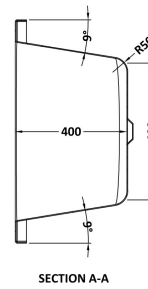

Sales Code: NBA514

Description: Round De Bath & Leg Set 1800X800

Packaging Details

Barcode: 5055369006687

Sales Code: NBA514NL

Description: Round Double Ended Bath 1800X800

Product Dimensions

Length (mm):	1800
Width (mm):	800
Depth (mm):	400
Nett Weight (kg):	23

Packaging Dimensions

Length (mm):	1800
Width (mm):	800
Depth (mm):	420
Gross Weight (kg):	23

Packaging Data

Box Colour:	Brown Cardboard Sleeve
Box Qty:	1
Label Size:	192 x 38
Label Colour:	White Label
Label Qty:	1

Outer Box Dimensions (If Applicable)

Length (mm):	
Width (mm):	
Height (mm):	
Gross Weight (kg):	
Barcode:	5055275833049

Product Details

Country of Origin:	Poland
Fitting Instruction:	No
Certification:	FSC: No CE & UKCA: Yes
Material Colour Reference:	European White
Product Material:	Acrylic
Material Thickness:	4mm
Volume (Ltr):	221L
Displaced Capacity:	151L
Leg Set Included:	Legset Not Included
Waste Included:	Waste Not Included
Drilled/Undrilled:	Undrilled For Taps
Includes Grips:	No Grips Supplied
Embossed:	No
No of Tapholes:	None
Anti-Slip:	No

Sales Code: NBL001

Description: Leg Set

Product Dimensions

Length (mm):	570
Width (mm):	
Depth (mm):	
Nett Weight (kg):	1.9

Packaging Dimensions

Length (mm):	600
Width (mm):	60
Depth (mm):	60
Gross Weight (kg):	1.9