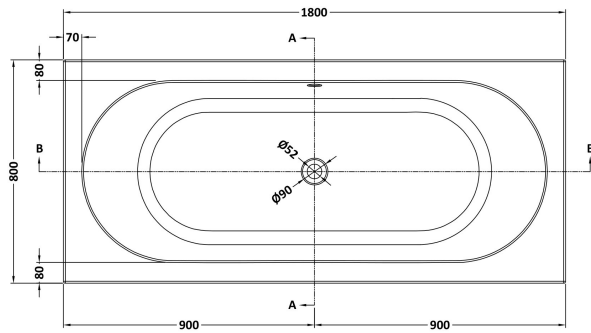

Sales Code: NBA514

Description: Round De Bath & Leg Set 1800X800

Packaging Details

Barcode: 5055369006687

Sales Code: NBA514NL

Description: Round Double Ended Bath 1800X800

Product Dimensions

Length (mm):	1800
Width (mm):	800
Depth (mm):	400
Nett Weight (kg):	23

Packaging Dimensions

Length (mm):	1800
Width (mm):	800
Depth (mm):	420
Gross Weight (kg):	23

Packaging Data

Box Colour:	Brown Cardboard Sleeve
Box Qty:	1
Label Size:	192 x 38
Label Colour:	White Label
Label Qty:	1

Outer Box Dimensions (If Applicable)

Length (mm):	
Width (mm):	
Height (mm):	
Gross Weight (kg):	
Barcode:	5055275833049

Product Details

Country of Origin:	Poland
Fitting Instruction:	No
Certification:	FSC: No CE & UKCA: Yes
Material Colour Reference:	European White
Product Material:	Acrylic
Material Thickness:	4mm
Volume (Ltr):	221L
Displaced Capacity:	151L
Leg Set Included:	Legset Not Included
Waste Included:	Waste Not Included
Drilled/Undrilled:	Undrilled For Taps
Includes Grips:	No Grips Supplied
Embossed:	No
No of Tapholes:	None
Anti-Slip:	No

Sales Code: NBL001

Description: Leg Set

Product Dimensions

Length (mm):	570
Width (mm):	
Depth (mm):	
Nett Weight (kg):	1.9

Packaging Dimensions

Length (mm):	600
Width (mm):	60
Depth (mm):	60
Gross Weight (kg):	1.9