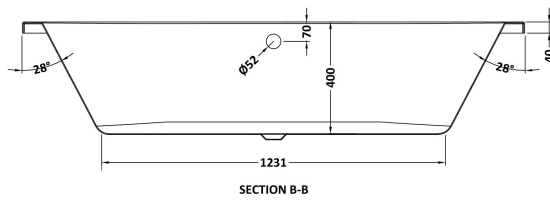

Sales Code: NBA514

Description: Round De Bath & Leg Set 1800X800

Packaging Details

Barcode: 5055369006687

Sales Code: NBA514NL

Description: Round Double Ended Bath 1800X800

Product Dimensions

Length (mm):	1800
Width (mm):	800
Depth (mm):	400
Nett Weight (kg):	23

Packaging Dimensions

Length (mm):	1800
Width (mm):	800
Depth (mm):	420
Gross Weight (kg):	23

Packaging Data

Box Colour:	Brown Cardboard Sleeve
Box Qty:	1
Label Size:	192 x 38
Label Colour:	White Label
Label Qty:	1

Outer Box Dimensions (If Applicable)

Length (mm):	
Width (mm):	
Height (mm):	
Gross Weight (kg):	
Barcode:	5055275833049

Product Details

Country of Origin:	Poland
Fitting Instruction:	No
Certification:	FSC: No CE & UKCA: Yes
Material Colour Reference:	European White
Product Material:	Acrylic
Material Thickness:	4mm
Volume (Ltr):	221L
Displaced Capacity:	151L
Leg Set Included:	Legset Not Included
Waste Included:	Waste Not Included
Drilled/Undrilled:	Undrilled For Taps
Includes Grips:	No Grips Supplied
Embossed:	No
No of Tapholes:	None
Anti-Slip:	No

Sales Code: NBL001

Description: Leg Set

Product Dimensions

Length (mm):	570
Width (mm):	
Depth (mm):	
Nett Weight (kg):	1.9

Packaging Dimensions

Length (mm):	600
Width (mm):	60
Depth (mm):	60
Gross Weight (kg):	1.9