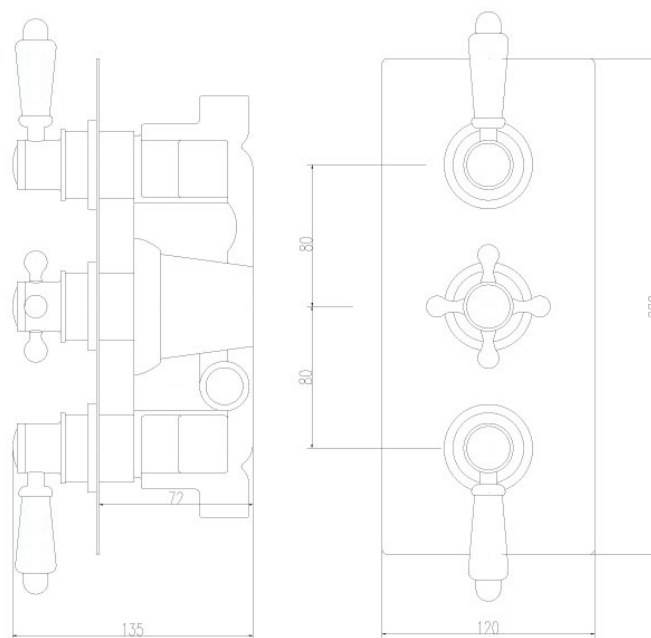

### Product Dimensions

Length (mm):	
Width (mm):	120
Height (mm):	280
Depth (mm):	135
Nett Weight (kg):	3.54

### Packaging Dimensions

Length (mm):	320
Width (mm):	250
Height (mm):	110
Gross Weight (kg):	3.54

### Outer Box Dimensions (If Applicable)

Length (mm):	
Width (mm):	520
Height (mm):	415
Depth (mm):	265
Gross Weight (kg):	21
Barcode:	5055146193975

### Product Details

Country of Origin:	United Kingdom
Fitting Instruction:	No
Product Material:	Brass/ABS
Mount Type:	Wall, Recessed
Outlet Elbow Supplied:	No
Easy Clean:	Not Applicable
Head Included:	No
Handset Included:	No
Body Jets Included:	Not Applicable
No of Body Jets:	Not Applicable
Operating Pressure (bar):	0.1
Valve/Cartridge Type:	1/4 Turn Ceramic Disc
Flow Rates (L/min):	0.1 bar: 5.5   0.5 bar: 14   1 bar: 20   2 bar: 29   3 bar: 44
TMV2 Approved:	No   Approval No: N/A
TMV3 Approved:	No   Approval No: N/A
WRAS Approved:	Yes   Approval No: 2204707
Head Function:	Not Applicable
Handset Function:	Not Applicable
Body Jet Info:	Not Applicable
Pipe Size:	15 mm (1/2" Bsp)
Pipe Centres:	N/A
Colour/Finish:	Chrome
Hose Included:	Not Applicable
No. of Outlets:	2