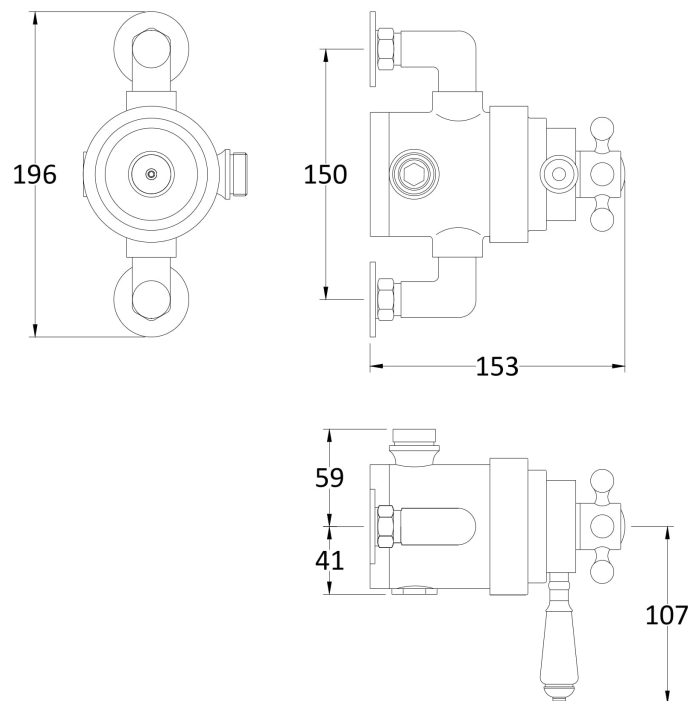

Sales Code: A3091E

Description: Traditional Dual Exposed Thermo Valve

Product Dimensions

Length (mm):	
Width (mm):	196
Height (mm):	166
Depth (mm):	153
Nett Weight (kg):	3.2

Packaging Dimensions

Length (mm):	240
Width (mm):	240
Height (mm):	185
Gross Weight (kg):	3.44

Packaging Data

Box Colour:	White Cardboard Box
Box Qty:	1
Label Size:	100 x 50
Label Colour:	White Label
Label Qty:	2

Outer Box Dimensions (If Applicable)

Length (mm):	
Width (mm):	500
Height (mm):	405
Depth (mm):	265
Gross Weight (kg):	14
Barcode:	5055146181538

Product Details

Country of Origin:	United Kingdom
Fitting Instruction:	No
Product Material:	Brass
Mount Type:	Surface, Recessed, Wall
Outlet Elbow Supplied:	No
Easy Clean:	Not Applicable
Head Included:	No
Handset Included:	No
Body Jets Included:	No
No of Body Jets:	Not Applicable
Operating Pressure (bar):	0.1
Valve/Cartridge Type:	1/4 Turn
Flow Rates (L/min):	0.1 bar: 5.5 0.5 bar: 14.5 1 bar: 22 2 bar: 30 3 bar: 35
TMV2 Approved:	No Approval No: N/A
TMV3 Approved:	No Approval No: N/A
WRAS Approved:	No Approval No: N/A
Head Function:	Not Applicable
Handset Function:	Not Applicable
Body Jet Info:	Not Applicable
Pipe Size:	15 mm (1/2" Bsp)
Pipe Centres:	150 mm
Colour/Finish:	Chrome
Hose Included:	Not Applicable
No. of Outlets:	1