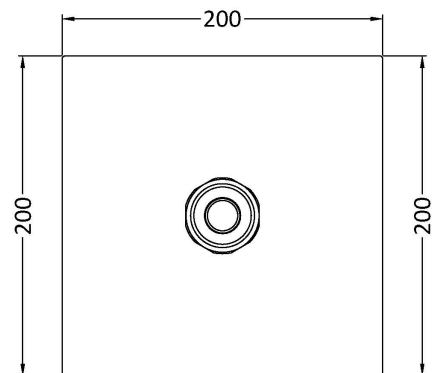

Sales Code: HEAD50

Description: Square Shower Head 200mm

### Product Dimensions

Length (mm):	
Width (mm):	200
Height (mm):	60
Depth (mm):	200
Nett Weight (kg):	0.72

### Packaging Dimensions

Length (mm):	210
Width (mm):	210
Height (mm):	50
Gross Weight (kg):	0.72

### Outer Box Dimensions (If Applicable)

Length (mm):	
Width (mm):	225
Height (mm):	430
Depth (mm):	265
Gross Weight (kg):	29
Barcode:	5055369016020