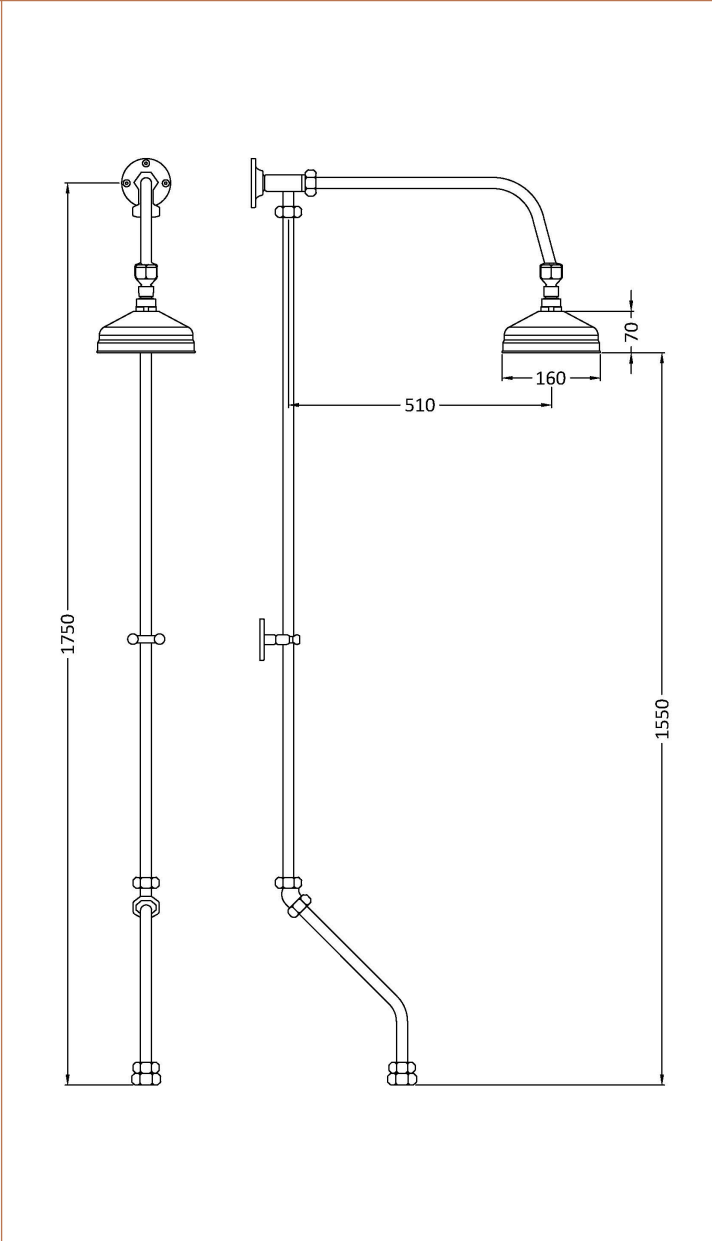

Sales Code: AK305

Description: Rigid Riser Kit For Bath Shower Mixer

Product Dimensions

Length (mm):	
Width (mm):	70
Height (mm):	1750
Depth (mm):	590
Nett Weight (kg):	2.6

Packaging Dimensions

Length (mm):	1520
Width (mm):	170
Height (mm):	115
Gross Weight (kg):	2.6

Packaging Data

Box Colour:	White Cardboard Box
Box Qty:	1
Label Size:	100 x 50
Label Colour:	White Label
Label Qty:	1

Outer Box Dimensions (If Applicable)

Length (mm):	
Width (mm):	
Height (mm):	
Depth (mm):	
Gross Weight (kg):	10
Barcode:	5055146101253

Product Details

Country of Origin:	China
Fitting Instruction:	No
Product Material:	Brass
Mount Type:	Wall
Outlet Elbow Supplied:	Not Applicable
Easy Clean:	Not Applicable
Head Included:	Yes
Handset Included:	No
Body Jets Included:	Not Applicable
No of Body Jets:	Not Applicable
Operating Pressure (bar):	
Valve/Cartridge Type:	Not Applicable
Flow Rates (L/min):	0.1 bar: N/A 0.5 bar: N/A 1 bar: N/A 2 bar: N/A 3 bar: N/A
TMV2 Approved:	No Approval No: N/A
TMV3 Approved:	No Approval No: N/A
WRAS Approved:	No Approval No: N/A
Head Function:	Single
Handset Function:	Not Applicable
Body Jet Info:	Not Applicable
Pipe Size:	22 mm (3/4" Bsp)
Pipe Centres:	N/A
Colour/Finish:	Chrome
Hose Included:	Yes
No. of Outlets:	1