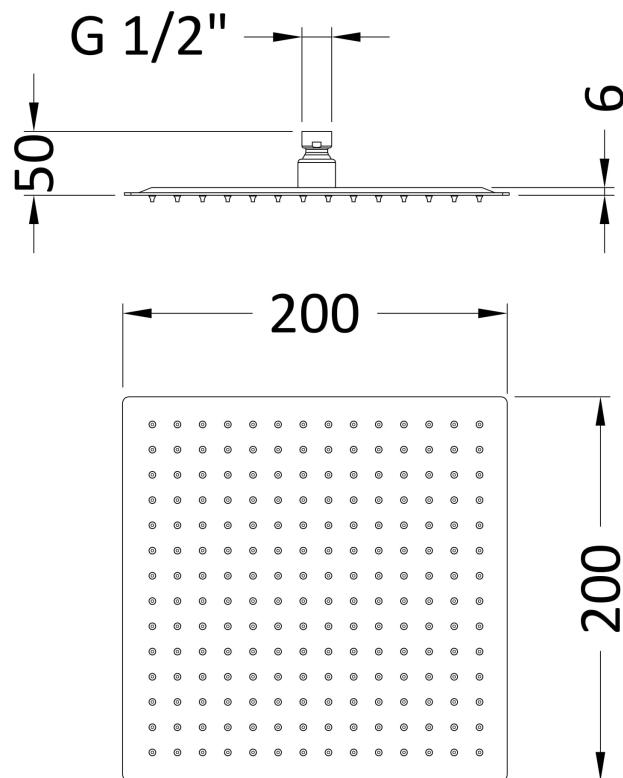

Sales Code: A4088

Description: Square Fixed Head 200mm Diameter

Product Dimensions

Length (mm):	
Width (mm):	200
Height (mm):	50
Depth (mm):	200
Nett Weight (kg):	1.07

Packaging Dimensions

Length (mm):	210
Width (mm):	100
Height (mm):	210
Gross Weight (kg):	1.07

Packaging Data

Box Colour:	White Cardboard Box
Box Qty:	1
Label Size:	100 x 50
Label Colour:	White Label
Label Qty:	2

Outer Box Dimensions (If Applicable)

Length (mm):	
Width (mm):	435
Height (mm):	155
Depth (mm):	440
Gross Weight (kg):	11
Barcode:	5056462620473

Product Details

Country of Origin:	China
Fitting Instruction:	No
Product Material:	Stainless Steel
Mount Type:	Wall, Surface
Outlet Elbow Supplied:	No
Easy Clean:	Yes
Head Included:	Yes
Handset Included:	No
Body Jets Included:	Not Applicable
No of Body Jets:	Not Applicable
Operating Pressure (bar):	0.5
Valve/Cartridge Type:	Not Applicable
Flow Rates (L/min): 0.1 bar: N/A 0.5 bar: N/A 1 bar: N/A 2 bar: N/A 3 bar: N/A	
TMV2 Approved:	No Approval No: N/A
TMV3 Approved:	No Approval No: N/A
WRAS Approved:	No Approval No: N/A
Head Function:	Single
Handset Function:	Not Applicable
Body Jet Info:	Not Applicable
Pipe Size:	Not Applicable
Pipe Centres:	N/A
Colour/Finish:	Matt Black
Hose Included:	Not Applicable
No. of Outlets:	N/A