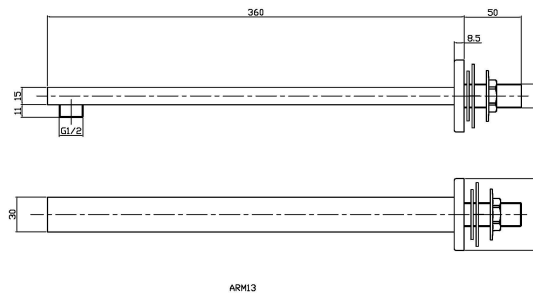

**Sales Code:** ARM413

**Description:** Small Rectangular Shower Arm

**Product Dimensions**

Length (mm):	
Width (mm):	62
Height (mm):	62
Depth (mm):	410
Nett Weight (kg):	0.43

**Packaging Dimensions**

Length (mm):	420
Width (mm):	10
Height (mm):	40
Gross Weight (kg):	0.43

**Packaging Data**

Box Colour:	White Cardboard Box
Box Qty:	0
Label Size:	0 x 0
Label Colour:	White Label
Label Qty:	0

**Outer Box Dimensions (If Applicable)**

Length (mm):	
Width (mm):	490
Height (mm):	430
Depth (mm):	380
Gross Weight (kg):	20
Barcode:	5056462620497

**Product Details**

Country of Origin:	China
Fitting Instruction:	Yes
Product Material:	Brass
Mount Type:	Surface
Outlet Elbow Supplied:	No
Easy Clean:	Not Applicable
Head Included:	No
Handset Included:	Not Applicable
Body Jets Included:	No
No of Body Jets:	Not Applicable
Operating Pressure (bar):	
Valve/Cartridge Type:	Not Applicable
Flow Rates (L/min):	0.1 bar: N/A 0.5 bar: N/A 1 bar: N/A 2 bar: N/A 3 bar: N/A
TMV2 Approved:	No Approval No: N/A
TMV3 Approved:	No Approval No: N/A
WRAS Approved:	No Approval No: N/A
Head Function:	Not Applicable
Handset Function:	Not Applicable
Body Jet Info:	Not Applicable
Pipe Size:	Not Applicable
Pipe Centres:	N/A
Colour/Finish:	Matt Black
Hose Included:	Not Applicable
No. of Outlets:	1