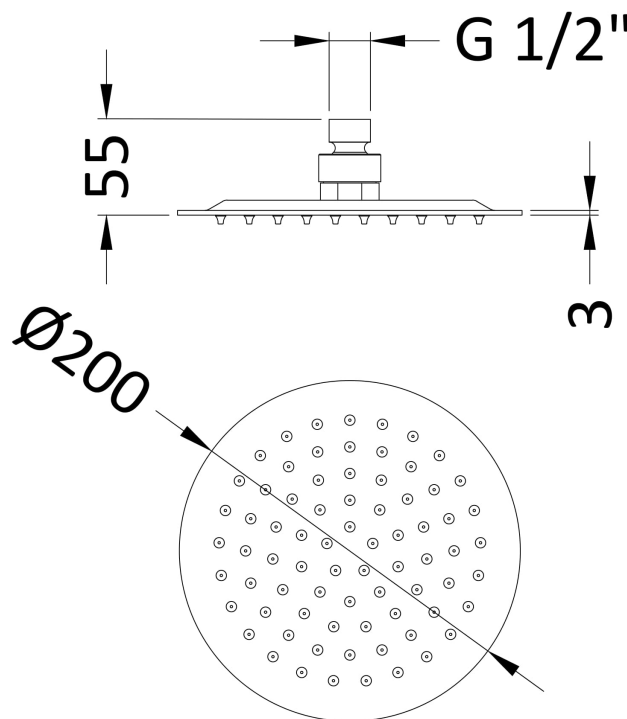

Sales Code: A4082

Description: Round Fixed Head 200mm Diameter

### Product Dimensions

Length (mm):	
Width (mm):	200
Height (mm):	56
Depth (mm):	200
Nett Weight (kg):	0.92

### Packaging Dimensions

Length (mm):	210
Width (mm):	100
Height (mm):	210
Gross Weight (kg):	0.92

### Outer Box Dimensions (If Applicable)

Length (mm):	
Width (mm):	500
Height (mm):	430
Depth (mm):	230
Gross Weight (kg):	9
Barcode:	5056462620251