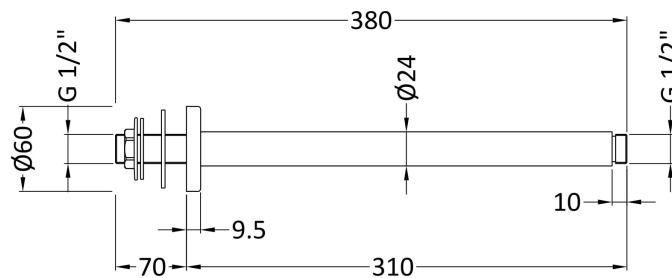

Sales Code: ARM416

Description: Round Ceiling Arm 300mm

Product Dimensions

Length (mm):	
Width (mm):	60
Height (mm):	380
Depth (mm):	60
Nett Weight (kg):	0.56

Packaging Dimensions

Length (mm):	420
Width (mm):	100
Height (mm):	40
Gross Weight (kg):	0.56

Packaging Data

Box Colour:	White Cardboard Box
Box Qty:	1
Label Size:	100 x 50
Label Colour:	White Label
Label Qty:	2

Outer Box Dimensions (If Applicable)

Length (mm):	
Width (mm):	490
Height (mm):	430
Depth (mm):	380
Gross Weight (kg):	11
Barcode:	5056462620312

Product Details

Country of Origin:	China
Fitting Instruction:	No
Product Material:	Brass
Mount Type:	Surface, Ceiling
Outlet Elbow Supplied:	No
Easy Clean:	Not Applicable
Head Included:	No
Handset Included:	Not Applicable
Body Jets Included:	No
No of Body Jets:	Not Applicable
Operating Pressure (bar):	
Valve/Cartridge Type:	Not Applicable
Flow Rates (L/min):	0.1 bar: N/A 0.5 bar: N/A 1 bar: N/A 2 bar: N/A 3 bar: N/A
TMV2 Approved:	No Approval No: N/A
TMV3 Approved:	No Approval No: N/A
WRAS Approved:	No Approval No: N/A
Head Function:	Not Applicable
Handset Function:	Not Applicable
Body Jet Info:	Not Applicable
Pipe Size:	Not Applicable
Pipe Centres:	N/A
Colour/Finish:	Matt Black
Hose Included:	Not Applicable
No. of Outlets:	1