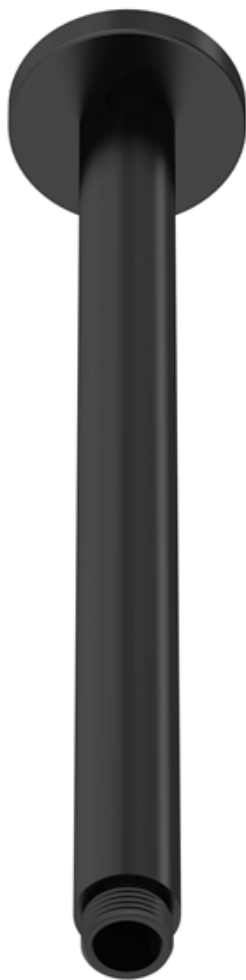

Sales Code: ARM416

Description: Round Ceiling Arm 300mm

Product Dimensions

Length (mm):	
Width (mm):	60
Height (mm):	380
Depth (mm):	60
Nett Weight (kg):	0.56

Packaging Dimensions

Length (mm):	420
Width (mm):	100
Height (mm):	40
Gross Weight (kg):	0.56

Packaging Data

Box Colour:	White Cardboard Box
Box Qty:	1
Label Size:	100 x 50
Label Colour:	White Label
Label Qty:	2

Outer Box Dimensions (If Applicable)

Length (mm):	
Width (mm):	490
Height (mm):	430
Depth (mm):	380
Gross Weight (kg):	11
Barcode:	5056462620312

Product Details

Country of Origin:	China
Fitting Instruction:	No
Product Material:	Brass
Mount Type:	Surface, Ceiling
Outlet Elbow Supplied:	No
Easy Clean:	Not Applicable
Head Included:	No
Handset Included:	Not Applicable
Body Jets Included:	No
No of Body Jets:	Not Applicable
Operating Pressure (bar):	
Valve/Cartridge Type:	Not Applicable
Flow Rates (L/min):	0.1 bar: N/A 0.5 bar: N/A 1 bar: N/A 2 bar: N/A 3 bar: N/A
TMV2 Approved:	No Approval No: N/A
TMV3 Approved:	No Approval No: N/A
WRAS Approved:	No Approval No: N/A
Head Function:	Not Applicable
Handset Function:	Not Applicable
Body Jet Info:	Not Applicable
Pipe Size:	Not Applicable
Pipe Centres:	N/A
Colour/Finish:	Matt Black
Hose Included:	Not Applicable
No. of Outlets:	1