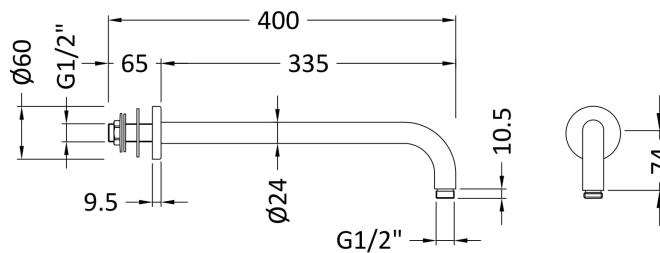

Sales Code: ARM401

Description: W/H Shower Arm

Product Dimensions

Length (mm):	
Width (mm):	60
Height (mm):	85
Depth (mm):	400
Nett Weight (kg):	0.5

Packaging Dimensions

Length (mm):	102
Width (mm):	38
Height (mm):	420
Gross Weight (kg):	0.5

Packaging Data

Box Colour:	White Cardboard Box
Box Qty:	1
Label Size:	100 x 50
Label Colour:	White Label
Label Qty:	2

Outer Box Dimensions (If Applicable)

Length (mm):	
Width (mm):	430
Height (mm):	365
Depth (mm):	430
Gross Weight (kg):	19
Barcode:	5056462620275

Product Details

Country of Origin:	China
Fitting Instruction:	No
Product Material:	Brass
Mount Type:	Surface, Wall
Outlet Elbow Supplied:	No
Easy Clean:	Not Applicable
Head Included:	No
Handset Included:	Not Applicable
Body Jets Included:	No
No of Body Jets:	Not Applicable
Operating Pressure (bar):	
Valve/Cartridge Type:	Not Applicable
Flow Rates (L/min):	0.1 bar: N/A 0.5 bar: N/A 1 bar: N/A 2 bar: N/A 3 bar: N/A
TMV2 Approved:	No Approval No: N/A
TMV3 Approved:	No Approval No: N/A
WRAS Approved:	No Approval No: N/A
Head Function:	Not Applicable
Handset Function:	Not Applicable
Body Jet Info:	Not Applicable
Pipe Size:	Not Applicable
Pipe Centres:	Not Applicable
Colour/Finish:	Matt Black
Hose Included:	
No. of Outlets:	1