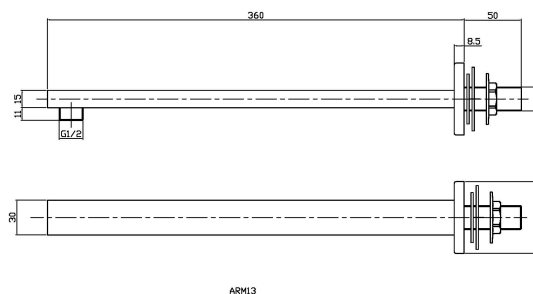

Sales Code: ARM813

Description: Small Rectangular Shower Arm

ARM13

Product Dimensions

Length (mm):	
Width (mm):	62
Height (mm):	62
Depth (mm):	410
Nett Weight (kg):	0.43

Packaging Dimensions

Length (mm):	420
Width (mm):	10
Height (mm):	40
Gross Weight (kg):	0.43

Packaging Data

Box Colour:	White Cardboard Box
Box Qty:	1
Label Size:	100 x 50
Label Colour:	White Label
Label Qty:	2

Outer Box Dimensions (If Applicable)

Length (mm):	
Width (mm):	490
Height (mm):	430
Depth (mm):	380
Gross Weight (kg):	20
Barcode:	5056462620480

Product Details

Country of Origin:	China
Fitting Instruction:	No
Product Material:	Brass
Mount Type:	Surface, Wall
Outlet Elbow Supplied:	No
Easy Clean:	Not Applicable
Head Included:	No
Handset Included:	Not Applicable
Body Jets Included:	No
No of Body Jets:	Not Applicable
Operating Pressure (bar):	
Valve/Cartridge Type:	Not Applicable
Flow Rates (L/min):	0.1 bar: N/A 0.5 bar: N/A 1 bar: N/A 2 bar: N/A 3 bar: N/A
TMV2 Approved:	No Approval No: N/A
TMV3 Approved:	No Approval No: N/A
WRAS Approved:	No Approval No: N/A
Head Function:	Not Applicable
Handset Function:	Not Applicable
Body Jet Info:	Not Applicable
Pipe Size:	Not Applicable
Pipe Centres:	N/A
Colour/Finish:	Brushed Brass
Hose Included:	Not Applicable
No. of Outlets:	1