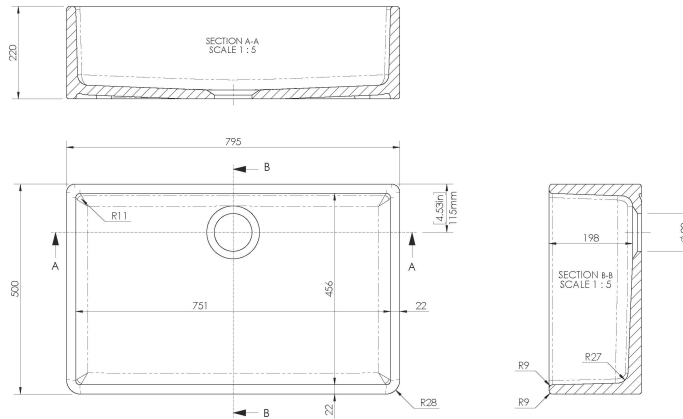

Sales Code: BU10032

Description: Butler Sink 795X500x220

**Product Dimensions**

Height (mm):	220
Width (mm):	795
Depth (mm):	500
Nett Weight (kg):	40.5

**Packaging Dimensions**

Height (mm):	237
Width (mm):	814
Depth (mm):	507
Gross Weight (kg):	41

**Packaging Data**

Box Colour:	Brown Cardboard Box
Box Qty:	1
Label Size:	100 x 50
Label Colour:	White Label
Label Qty:	2

**Outer Box Dimensions (If Applicable)**

Height (mm):	
Width (mm):	
Depth (mm):	
Gross Weight (kg):	
Barcode:	5056462649306

**Product Details**

Country of Origin:	Utd.Arab.Emir.	
Fitting Instruction:	No	
Certification: CE & UKCA:	WRAS:	WRAS No:
Product Material:		
Fixing Supplied:		

**Pans/Bidets:** Trap Style: Includes Seat:

**Seats:** Seat Type: Material:  
Function: Hinge Type:  
Hinge Material:

**Cisterns:** Operating Type: Fittings:  
Lever Type:

**Basins:** Tap Hole: Chain Stay Hole:  
Template: Waste Type Req:  
Overflow Inc: Overflow Cover:  
Inner Bowl Depth (mm): 198