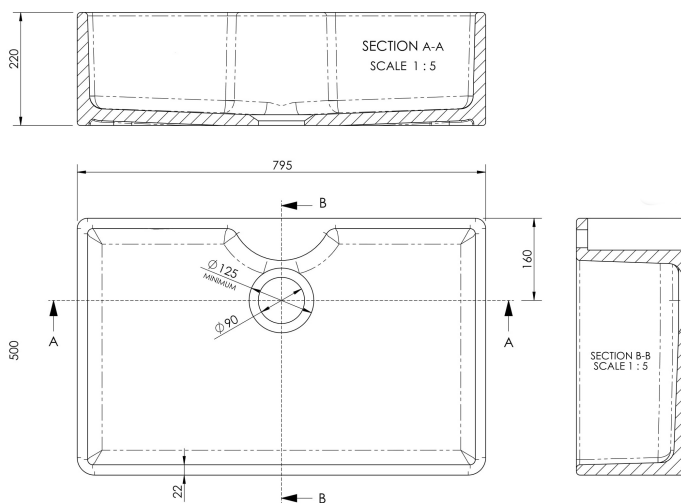

Sales Code: BU12032

Description: Butler Sink C/W TI 795X500x220

Product Dimensions

Height (mm):	220
Width (mm):	795
Depth (mm):	500
Nett Weight (kg):	40.5

Packaging Dimensions

Height (mm):	237
Width (mm):	814
Depth (mm):	507
Gross Weight (kg):	41

Packaging Data

Box Colour:	Brown Cardboard Box
Box Qty:	1
Label Size:	100 x 50
Label Colour:	White Label
Label Qty:	2

Outer Box Dimensions (If Applicable)

Height (mm):	
Width (mm):	
Depth (mm):	
Gross Weight (kg):	
Barcode:	5055275830864

Product Details

Country of Origin:	Utd.Arab.Emir.	
Fitting Instruction:	No	
Certification: CE & UKCA:	WRAS:	WRAS No:
Product Material:		
Fixing Supplied:		

Pans/Bidets: Trap Style: Includes Seat:

Seats: Seat Type: Material:
Function: Hinge Type:
Hinge Material:

Cisterns: Operating Type: Fittings:
Lever Type:

Basins: Tap Hole: Chain Stay Hole:
Template: Waste Type Req:
Overflow Inc: Overflow Cover:
Inner Bowl Depth (mm): 198