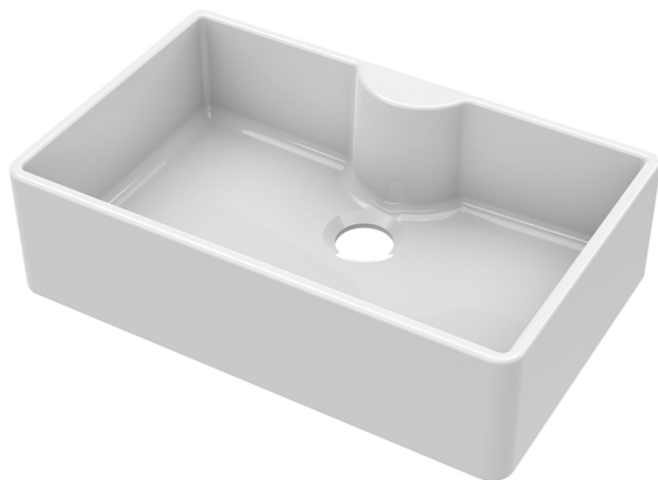

Sales Code: BU12032

Description: Butler Sink C/W TI 795X500x220

Product Dimensions

Height (mm):	220
Width (mm):	795
Depth (mm):	500
Nett Weight (kg):	40.5

Packaging Dimensions

Height (mm):	237
Width (mm):	814
Depth (mm):	507
Gross Weight (kg):	41

Packaging Data

Box Colour:	Brown Cardboard Box
Box Qty:	1
Label Size:	100 x 50
Label Colour:	White Label
Label Qty:	2

Outer Box Dimensions (If Applicable)

Height (mm):	
Width (mm):	
Depth (mm):	
Gross Weight (kg):	
Barcode:	5055275830864

Product Details

Country of Origin:	Utd.Arab.Emir.	
Fitting Instruction:	No	
Certification: CE & UKCA:	WRAS:	WRAS No:
Product Material:		
Fixing Supplied:		

Pans/Bidets: Trap Style: Includes Seat:

Seats: Seat Type: Material:
Function: Hinge Type:
Hinge Material:

Cisterns: Operating Type: Fittings:
Lever Type:

Basins: Tap Hole: Chain Stay Hole:
Template: Waste Type Req:
Overflow Inc: Overflow Cover:
Inner Bowl Depth (mm): 198