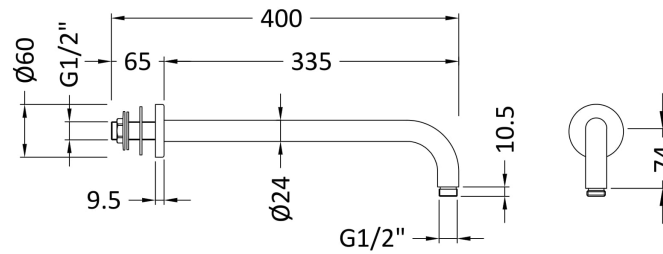

Sales Code: ARM801

Description: W/H Shower Arm

Product Dimensions

Length (mm):	
Width (mm):	60
Height (mm):	85
Depth (mm):	400
Nett Weight (kg):	0.5

Packaging Dimensions

Length (mm):	102
Width (mm):	38
Height (mm):	420
Gross Weight (kg):	0.5

Packaging Data

Box Colour:	White Cardboard Box
Box Qty:	1
Label Size:	100 x 50
Label Colour:	White Label
Label Qty:	2

Outer Box Dimensions (If Applicable)

Length (mm):	
Width (mm):	430
Height (mm):	365
Depth (mm):	430
Gross Weight (kg):	19
Barcode:	5056462620268

Product Details

Country of Origin:	China
Fitting Instruction:	No
Product Material:	Brass
Mount Type:	Surface, Wall
Outlet Elbow Supplied:	No
Easy Clean:	Not Applicable
Head Included:	No
Handset Included:	Not Applicable
Body Jets Included:	No
No of Body Jets:	Not Applicable
Operating Pressure (bar):	
Valve/Cartridge Type:	Not Applicable
Flow Rates (L/min):	0.1 bar: N/A 0.5 bar: N/A 1 bar: N/A 2 bar: N/A 3 bar: N/A
TMV2 Approved:	No Approval No: N/A
TMV3 Approved:	No Approval No: N/A
WRAS Approved:	No Approval No: N/A
Head Function:	Not Applicable
Handset Function:	Not Applicable
Body Jet Info:	Not Applicable
Pipe Size:	Not Applicable
Pipe Centres:	Not Applicable
Colour/Finish:	Brushed Brass
Hose Included:	
No. of Outlets:	1