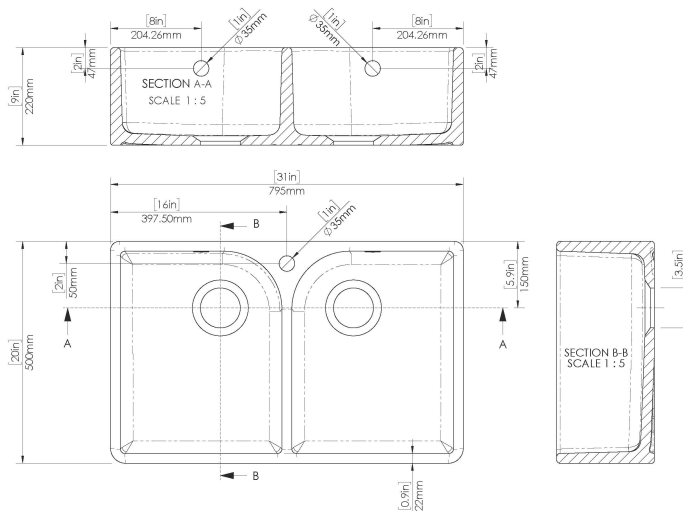

Sales Code: BU131AF32D

Description: Butler Sink Fw & Of 795X500x220

Product Dimensions

Height (mm):	220
Width (mm):	795
Depth (mm):	500
Nett Weight (kg):	45.5

Packaging Dimensions

Height (mm):	237
Width (mm):	814
Depth (mm):	507
Gross Weight (kg):	46

Packaging Data

Box Colour:	Brown Cardboard Box
Box Qty:	1
Label Size:	100 x 50
Label Colour:	White Label
Label Qty:	2

Outer Box Dimensions (If Applicable)

Height (mm):	
Width (mm):	
Depth (mm):	
Gross Weight (kg):	
Barcode:	5055275868553

Product Details

Country of Origin:	Utd.Arab.Emir.	
Fitting Instruction:	No	
Certification: CE & UKCA:	WRAS:	WRAS No:
Product Material:		
Fixing Supplied:		

Pans/Bidets: Trap Style: Includes Seat:

Seats: Seat Type: Material:
Function: Hinge Type:
Hinge Material:

Cisterns: Operating Type: Fittings:
Lever Type:

Basins: Tap Hole: Chain Stay Hole:
Template: Waste Type Req:
Overflow Inc: Overflow Cover:
Inner Bowl Depth (mm): 198