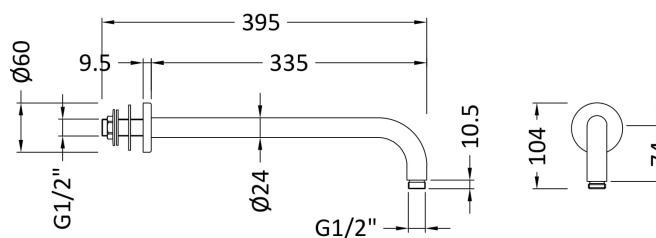

Sales Code: ARM701

Description: W/H Shower Arm

Product Dimensions

Length (mm):	
Width (mm):	62
Height (mm):	108
Depth (mm):	357
Nett Weight (kg):	0.5

Packaging Dimensions

Length (mm):	102
Width (mm):	38
Height (mm):	420
Gross Weight (kg):	0.5

Packaging Data

Box Colour:	White Cardboard Box
Box Qty:	1
Label Size:	100 x 50
Label Colour:	White Label
Label Qty:	2

Outer Box Dimensions (If Applicable)

Length (mm):	
Width (mm):	430
Height (mm):	365
Depth (mm):	430
Gross Weight (kg):	19
Barcode:	5056462625638

Product Details

Country of Origin:	China
Fitting Instruction:	No
Product Material:	Brass
Mount Type:	Surface, Wall
Outlet Elbow Supplied:	No
Easy Clean:	Not Applicable
Head Included:	No
Handset Included:	Not Applicable
Body Jets Included:	No
No of Body Jets:	Not Applicable
Operating Pressure (bar):	
Valve/Cartridge Type:	Not Applicable
Flow Rates (L/min):	0.1 bar: N/A 0.5 bar: N/A 1 bar: N/A 2 bar: N/A 3 bar: N/A
TMV2 Approved:	No Approval No: N/A
TMV3 Approved:	No Approval No: N/A
WRAS Approved:	No Approval No: N/A
Head Function:	Not Applicable
Handset Function:	Not Applicable
Body Jet Info:	Not Applicable
Pipe Size:	Not Applicable
Pipe Centres:	Not Applicable
Colour/Finish:	Brushed Gun Metal
Hose Included:	
No. of Outlets:	1