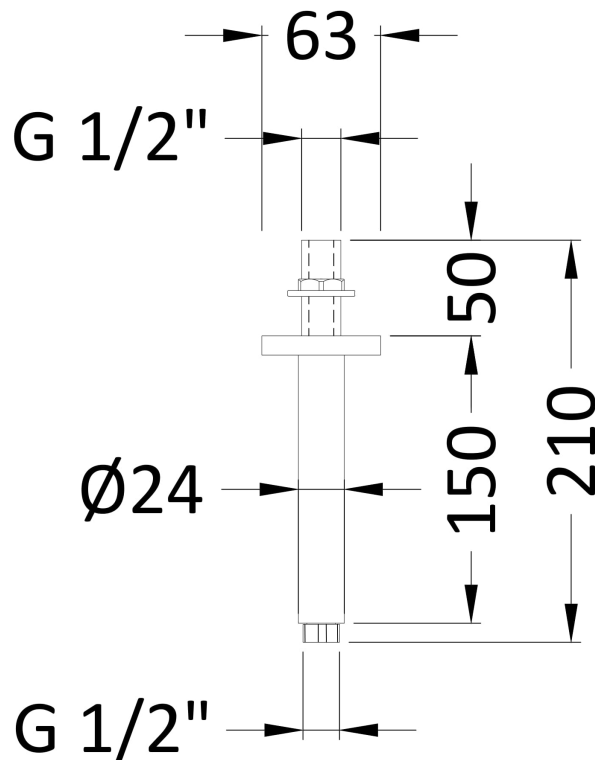

Sales Code: ARM715

Description: Round Ceiling Arm 150mm

**Product Dimensions**

Length (mm):	
Width (mm):	63
Height (mm):	150
Depth (mm):	63
Nett Weight (kg):	0.43

**Packaging Dimensions**

Length (mm):	230
Width (mm):	80
Height (mm):	80
Gross Weight (kg):	0.43

**Packaging Data**

Box Colour:	White Cardboard Box
Box Qty:	1
Label Size:	100 x 50
Label Colour:	White Label
Label Qty:	2

**Outer Box Dimensions (If Applicable)**

Length (mm):	
Width (mm):	480
Height (mm):	430
Depth (mm):	190
Gross Weight (kg):	9
Barcode:	5056462625645

**Product Details**

Country of Origin:	China
Fitting Instruction:	No
Product Material:	Brass
Mount Type:	Surface, Ceiling
Outlet Elbow Supplied:	No
Easy Clean:	Not Applicable
Head Included:	No
Handset Included:	Not Applicable
Body Jets Included:	No
No of Body Jets:	Not Applicable
Operating Pressure (bar):	
Valve/Cartridge Type:	Not Applicable
Flow Rates (L/min):	0.1 bar: N/A 0.5 bar: N/A 1 bar: N/A 2 bar: N/A 3 bar: N/A
TMV2 Approved:	No Approval No: N/A
TMV3 Approved:	No Approval No: N/A
WRAS Approved:	No Approval No: N/A
Head Function:	Not Applicable
Handset Function:	Not Applicable
Body Jet Info:	Not Applicable
Pipe Size:	Not Applicable
Pipe Centres:	N/A
Colour/Finish:	Brushed Gun Metal
Hose Included:	Not Applicable
No. of Outlets:	1