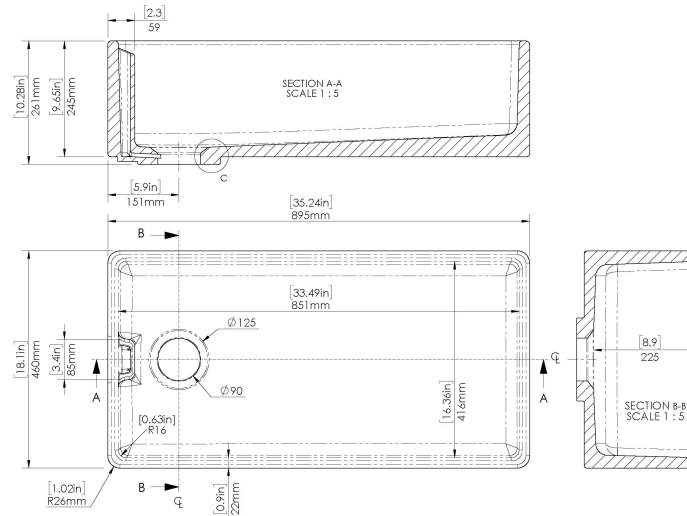

Sales Code: BE10036

Description: Belfast Sink 895X460x245 90W

Product Dimensions

Height (mm):	245
Width (mm):	895
Depth (mm):	455
Nett Weight (kg):	46.5

Packaging Dimensions

Height (mm):	290
Width (mm):	903
Depth (mm):	460
Gross Weight (kg):	47

Packaging Data

Box Colour:	Brown Cardboard Box
Box Qty:	1
Label Size:	100 x 50
Label Colour:	White Label
Label Qty:	2

Outer Box Dimensions (If Applicable)

Height (mm):	
Width (mm):	
Depth (mm):	
Gross Weight (kg):	
Barcode:	5056462649405

Product Details

Country of Origin:	Utd.Arab.Emir.	
Fitting Instruction:	No	
Certification: CE & UKCA:	WRAS:	WRAS No:
Product Material:		
Fixing Supplied:		

Pans/Bidets: Trap Style: Includes Seat:

Seats: Seat Type: Material:
Function: Hinge Type:
Hinge Material:

Cisterns: Operating Type: Fittings:
Lever Type:

Basins: Tap Hole: Chain Stay Hole:
Template: Waste Type Req:
Overflow Inc: Overflow Cover:
Inner Bowl Depth (mm): 224 mm