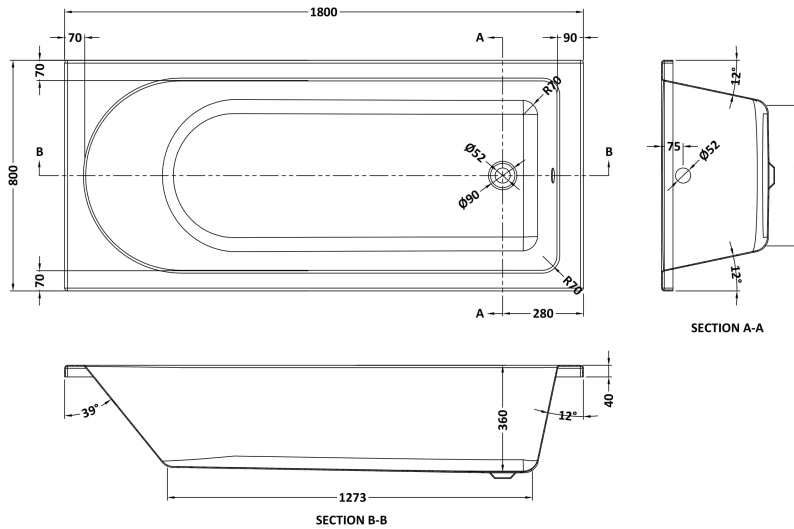

Sales Code: NBA614

Description: Standard Se Bath & Leg Set 1800X800

Packaging Details

Barcode: 5055369060115