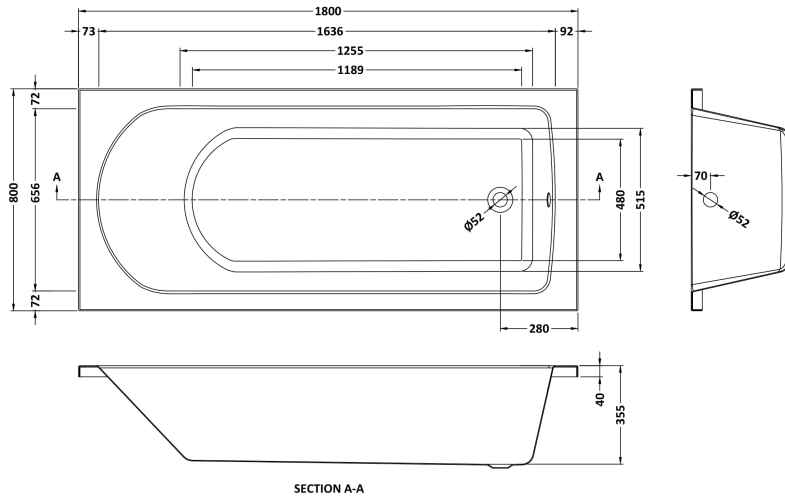

### Product Dimensions

Length (mm):	1800
Width (mm):	800
Depth (mm):	380
Nett Weight (kg):	22

### Packaging Dimensions

Length (mm):	1800
Width (mm):	750
Depth (mm):	380
Gross Weight (kg):	22

### Product Details

Country of Origin:	Poland
Fitting Instruction:	No
Certification:	FSC: No CE & UKCA: Yes
Material Colour Reference:	European White
Product Material:	Acrylic
Material Thickness:	4mm
Volume (Ltr):	173L
Displaced Capacity:	103L
Leg Set Included:	Legset Not Included
Waste Included:	Waste Not Included
Drilled/Undrilled:	Undrilled For Taps
Includes Grips:	No Grips Supplied
Embossed:	No
No of Tapholes:	None
Anti-Slip:	No

Sales Code: NBL001

Description: Leg Set

**Product Dimensions**

Length (mm):	570
Width (mm):	
Depth (mm):	
Nett Weight (kg):	1.9

**Packaging Dimensions**

Length (mm):	600
Width (mm):	60
Depth (mm):	60
Gross Weight (kg):	1.9