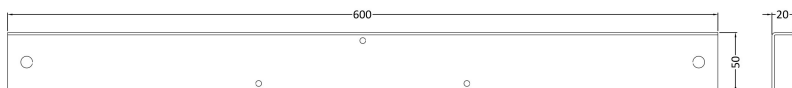

### Packaging Data

Box Colour:	Brown Cardboard Sleeve
Box Qty:	1
Label Size:	192 x 38
Label Colour:	White Label
Label Qty:	1

### Outer Box Dimensions (If Applicable)

Length (mm):	
Width (mm):	
Height (mm):	
Gross Weight (kg):	
Barcode:	5055275833094

### Product Details

Country of Origin:	Poland
Fitting Instruction:	No
Certification:	FSC: No CE & UKCA: Yes
Material Colour Reference:	European White
Product Material:	Acrylic
Material Thickness:	4mm
Volume (Ltr):	173L
Displaced Capacity:	103L
Leg Set Included:	Legset Not Included
Waste Included:	Waste Not Included
Drilled/Undrilled:	Undrilled For Taps
Includes Grips:	No Grips Supplied
Embossed:	No
No of Tapholes:	None
Anti-Slip:	No

Sales Code: NBL001

Description: Leg Set

**Product Dimensions**

Length (mm):	570
Width (mm):	
Depth (mm):	
Nett Weight (kg):	1.9

**Packaging Dimensions**

Length (mm):	600
Width (mm):	60
Depth (mm):	60
Gross Weight (kg):	1.9