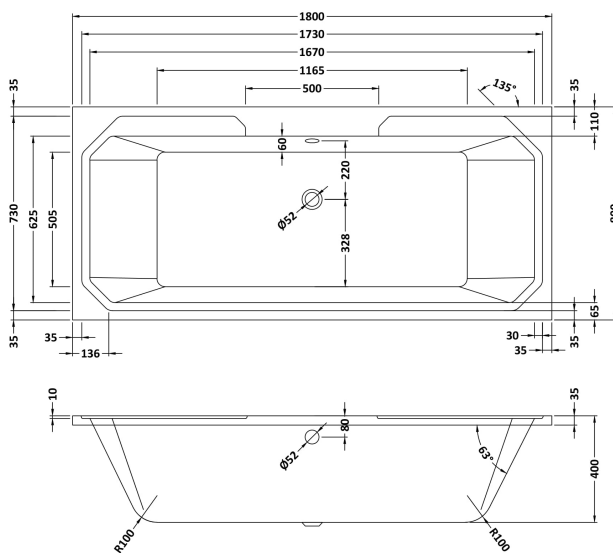

Sales Code: NLB114

Description: Art Deco Bath (1800X800)

Product Dimensions

Length (mm):	1800
Width (mm):	800
Depth (mm):	400
Nett Weight (kg):	22

Packaging Dimensions

Length (mm):	1850
Width (mm):	820
Depth (mm):	440
Gross Weight (kg):	22

Packaging Data

Box Colour:	Brown Cardboard Sleeve
Box Qty:	1
Label Size:	100 x 50
Label Colour:	White Label
Label Qty:	2

Outer Box Dimensions (If Applicable)

Length (mm):	
Width (mm):	
Height (mm):	
Gross Weight (kg):	
Barcode:	5055369040681

Product Details

Country of Origin:	Poland
Fitting Instruction:	No
Certification:	FSC: CE & UKCA: Yes
Material Colour Reference:	European White
Product Material:	Acrylic
Material Thickness:	4mm
Volume (Ltr):	215
Displaced Capacity:	145
Leg Set Included:	Legset Not Included
Waste Included:	Waste Not Included
Drilled/Undrilled:	Undrilled For Taps
Includes Grips:	No Grips Supplied
Embossed:	No
No of Tapholes:	None
Anti-Slip:	No