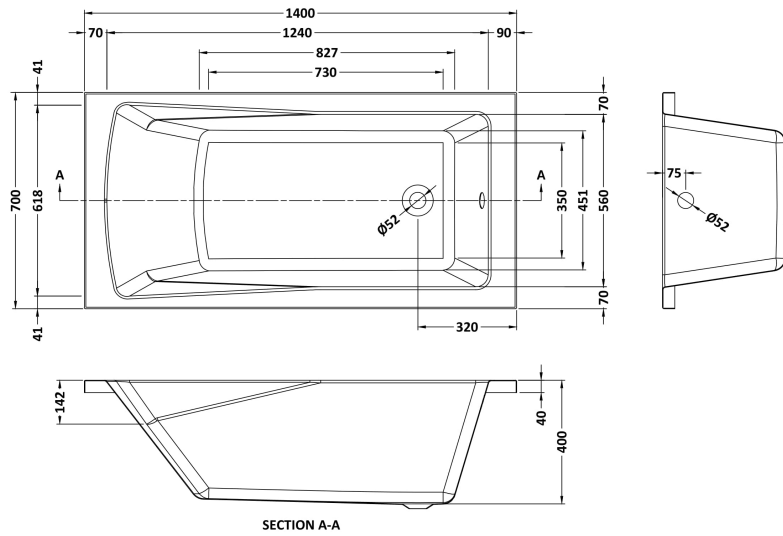

Sales Code: NBA404

Description: Square Single Ended Bath 1400X700

Packaging Details

Barcode: 5056211800019

Sales Code: NBA404NL

Description: Square Single Ended Bath 1400X700

Product Dimensions

Length (mm):	1400
Width (mm):	700
Depth (mm):	400
Nett Weight (kg):	17

Packaging Dimensions

Length (mm):	1420
Width (mm):	710
Depth (mm):	400
Gross Weight (kg):	17

Packaging Data

Box Colour:	Brown Cardboard Sleeve
Box Qty:	1
Label Size:	192 x 38
Label Colour:	White Label
Label Qty:	1

Outer Box Dimensions (If Applicable)

Length (mm):	
Width (mm):	
Height (mm):	
Gross Weight (kg):	
Barcode:	5056211800019

Product Details

Country of Origin:	Poland
Fitting Instruction:	No
Certification:	FSC: No CE & UKCA: Yes
Material Colour Reference:	European White
Product Material:	Acrylic
Material Thickness:	4mm
Volume (Ltr):	148L
Displaced Capacity:	78L
Leg Set Included:	Legset Not Included
Waste Included:	Waste Not Included
Drilled/Undrilled:	Undrilled For Taps
Includes Grips:	No Grips Supplied
Embossed:	No
No of Tapholes:	None
Anti-Slip:	No

Sales Code: NBL001

Description: Leg Set

Product Dimensions

Length (mm):	570
Width (mm):	
Depth (mm):	
Nett Weight (kg):	1.9

Packaging Dimensions

Length (mm):	600
Width (mm):	60
Depth (mm):	60
Gross Weight (kg):	1.9