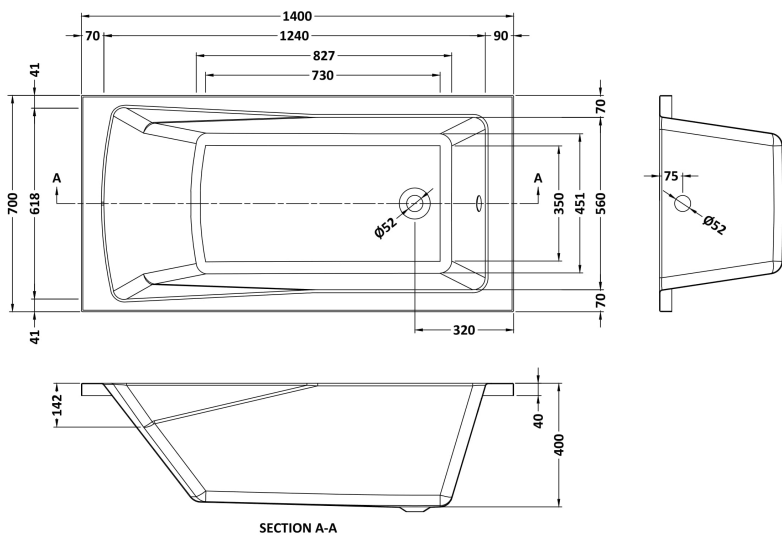

Sales Code: NBA404

Description: Square Single Ended Bath 1400X700

Packaging Details

Barcode: 5056211800019

Sales Code: NBA404NL

Description: Square Single Ended Bath 1400X700

Product Dimensions

Length (mm):	1400
Width (mm):	700
Depth (mm):	400
Nett Weight (kg):	17

Packaging Dimensions

Length (mm):	1420
Width (mm):	710
Depth (mm):	400
Gross Weight (kg):	17

Packaging Data

Box Colour:	Brown Cardboard Sleeve
Box Qty:	1
Label Size:	192 x 38
Label Colour:	White Label
Label Qty:	1

Outer Box Dimensions (If Applicable)

Length (mm):	
Width (mm):	
Height (mm):	
Gross Weight (kg):	
Barcode:	5056211800019

Product Details

Country of Origin:	Poland
Fitting Instruction:	No
Certification:	FSC: No CE & UKCA: Yes
Material Colour Reference:	European White
Product Material:	Acrylic
Material Thickness:	4mm
Volume (Ltr):	148L
Displaced Capacity:	78L
Leg Set Included:	Legset Not Included
Waste Included:	Waste Not Included
Drilled/Undrilled:	Undrilled For Taps
Includes Grips:	No Grips Supplied
Embossed:	No
No of Tapholes:	None
Anti-Slip:	No

Sales Code: NBL001

Description: Leg Set

Product Dimensions

Length (mm):	570
Width (mm):	
Depth (mm):	
Nett Weight (kg):	1.9

Packaging Dimensions

Length (mm):	600
Width (mm):	60
Depth (mm):	60
Gross Weight (kg):	1.9