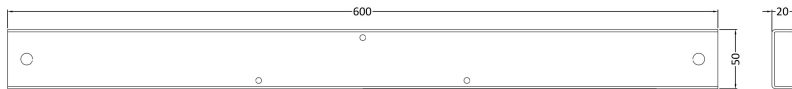

Packaging Dimensions

Length (mm):	1420
Width (mm):	710
Depth (mm):	400
Gross Weight (kg):	17

Packaging Data

Box Colour:	Brown Cardboard Sleeve
Box Qty:	1
Label Size:	192 x 38
Label Colour:	White Label
Label Qty:	1

Outer Box Dimensions (If Applicable)

Length (mm):	
Width (mm):	
Height (mm):	
Gross Weight (kg):	
Barcode:	5056211800019

Product Details

Country of Origin:	Poland
Fitting Instruction:	No
Certification:	FSC: No CE & UKCA: Yes
Material Colour Reference:	European White
Product Material:	Acrylic
Material Thickness:	4mm
Volume (Ltr):	148L
Displaced Capacity:	78L
Leg Set Included:	Legset Not Included
Waste Included:	Waste Not Included
Drilled/Undrilled:	Undrilled For Taps
Includes Grips:	No Grips Supplied
Embossed:	No
No of Tapholes:	None
Anti-Slip:	No

Sales Code: NBL001

Description: Leg Set

Product Dimensions

Length (mm):	570
Width (mm):	
Depth (mm):	
Nett Weight (kg):	1.9

Packaging Dimensions

Length (mm):	600
Width (mm):	60
Depth (mm):	60
Gross Weight (kg):	1.9

Packaging Data

Box Colour:	Brown Cardboard Box
Box Qty:	1
Label Size:	50 x 38
Label Colour:	White Label
Label Qty:	1

Outer Box Dimensions (If Applicable)

Length (mm):	
Width (mm):	
Height (mm):	
Gross Weight (kg):	
Barcode:	5055275833612