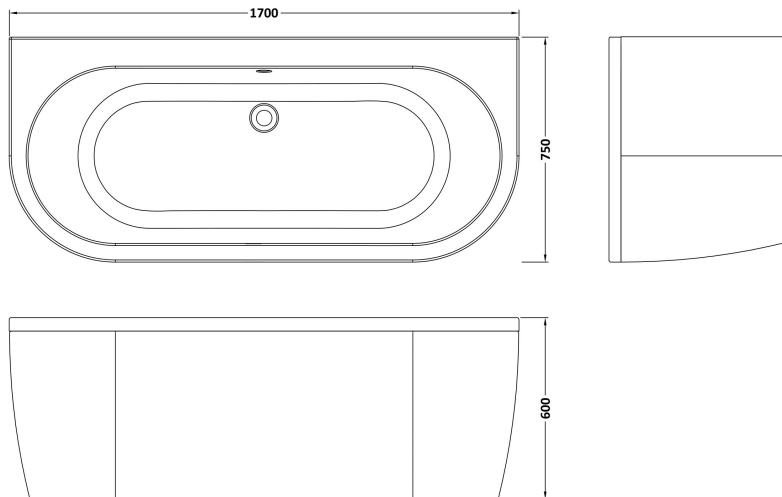

Sales Code: BSG003

Description: Shingle Back To Wall Bath & Panel (4mm)

Packaging Details

Barcode: 5055369067503

Sales Code: PAN136

Description: Back To Wall Bath Panel

Product Dimensions

Length (mm):	1700
Width (mm):	750
Depth (mm):	535
Nett Weight (kg):	7.8

Packaging Dimensions

Length (mm):	1700
Width (mm):	750
Depth (mm):	560
Gross Weight (kg):	7.8

Packaging Data

Box Colour:	Polybagged With End Caps
Box Qty:	1
Label Size:	192 x 38
Label Colour:	White Label
Label Qty:	1

Outer Box Dimensions (If Applicable)

Length (mm):	
Width (mm):	
Height (mm):	
Gross Weight (kg):	
Barcode:	5055275893517

Product Details

Country of Origin:	Poland
Fitting Instruction:	No
Certification:	FSC: N/A CE & UKCA: N/A
Material Colour Reference:	European White
Product Material:	Acrylic
Material Thickness:	4mm
Volume (Ltr):	N/A
Displaced Capacity:	0L
Leg Set Included:	Not Applicable
Waste Included:	Not Applicable
Drilled/Undrilled:	Not Applicable
Includes Grips:	Not Applicable
Embossed:	No
No of Tapholes:	Not Applicable
Anti-Slip:	Not Applicable

Sales Code: NBH020

Description: Shingle Back To Wall Bath

Product Dimensions

Length (mm):	1700
Width (mm):	750
Depth (mm):	390
Nett Weight (kg):	24

Packaging Dimensions

Length (mm):	1700
Width (mm):	800
Depth (mm):	390
Gross Weight (kg):	25