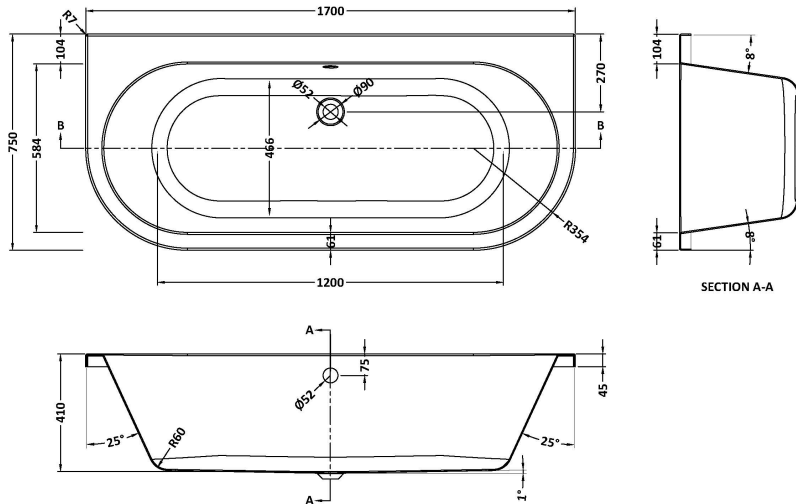

Outer Box Dimensions (If Applicable)

Length (mm):	
Width (mm):	
Height (mm):	
Gross Weight (kg):	
Barcode:	5055275893517

Product Details

Country of Origin:	Poland
Fitting Instruction:	No
Certification:	FSC: N/A CE & UKCA: N/A
Material Colour Reference:	European White
Product Material:	Acrylic
Material Thickness:	4mm
Volume (Ltr):	N/A
Displaced Capacity:	0L
Leg Set Included:	Not Applicable
Waste Included:	Not Applicable
Drilled/Undrilled:	Not Applicable
Includes Grips:	Not Applicable
Embossed:	No
No of Tapholes:	Not Applicable
Anti-Slip:	Not Applicable

Sales Code: NBH020

Description: Shingle Back To Wall Bath

Product Dimensions

Length (mm):	1700
Width (mm):	750
Depth (mm):	390
Nett Weight (kg):	24

Packaging Dimensions

Length (mm):	1700
Width (mm):	800
Depth (mm):	390
Gross Weight (kg):	25

Packaging Data

Box Colour:	Brown Cardboard Sleeve
Box Qty:	1
Label Size:	192 x 38
Label Colour:	White Label
Label Qty:	2

Outer Box Dimensions (If Applicable)

Length (mm):	
Width (mm):	
Height (mm):	
Gross Weight (kg):	
Barcode:	5055369060634

Product Details

Country of Origin:	United Kingdom
Fitting Instruction:	No
Certification:	FSC: N/A CE & UKCA: No
Material Colour Reference:	European White
Product Material:	Acrylic
Material Thickness:	4mm
Volume (Ltr):	200L
Displaced Capacity:	130L
Leg Set Included:	Legset Included
Waste Included:	Waste Not Included
Drilled/Undrilled:	Undrilled For Taps
Includes Grips:	No Grips Supplied
Embossed:	No
No of Tapholes:	None
Anti-Slip:	No