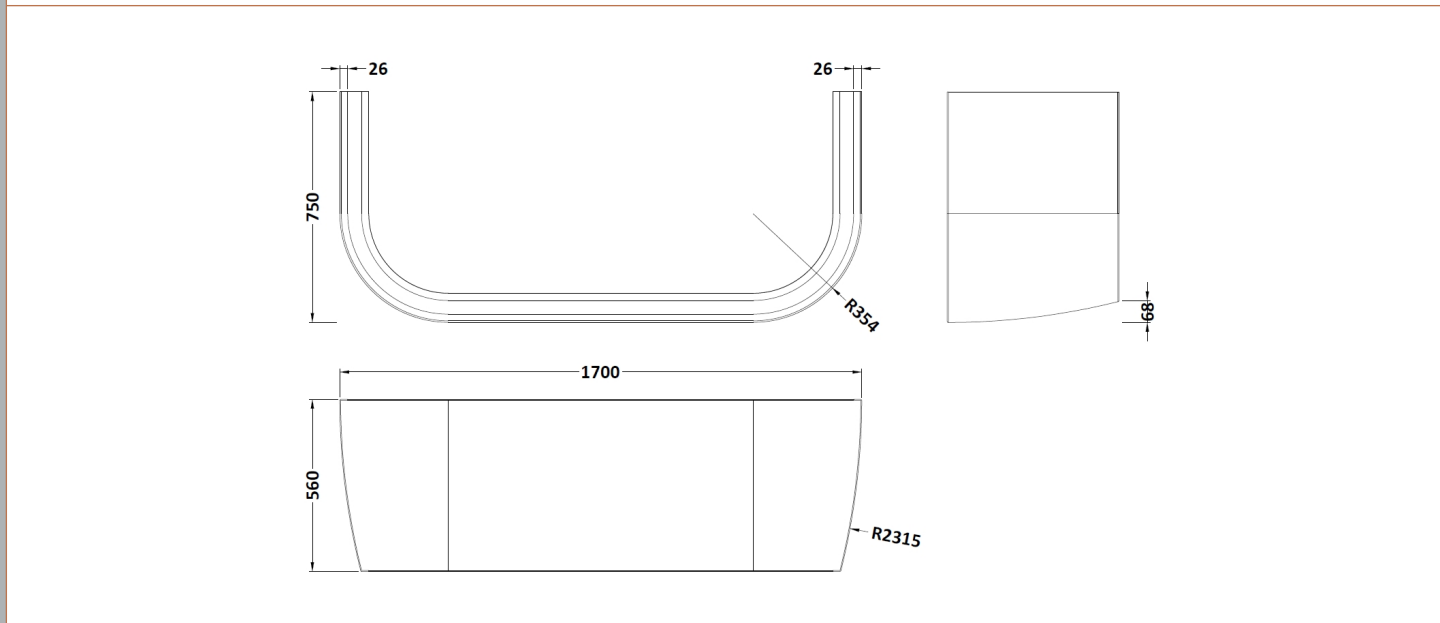

Sales Code: PAN136

Description: Back To Wall Bath Panel

Product Dimensions

Length (mm):	1700
Width (mm):	750
Depth (mm):	535
Nett Weight (kg):	7.8

Packaging Dimensions

Length (mm):	1700
Width (mm):	750
Depth (mm):	560
Gross Weight (kg):	7.8

Packaging Data

Box Colour:	Polybagged With End Caps
Box Qty:	1
Label Size:	192 x 38
Label Colour:	White Label
Label Qty:	1

Outer Box Dimensions (If Applicable)

Length (mm):	
Width (mm):	
Height (mm):	
Gross Weight (kg):	
Barcode:	5055275893517

Product Details

Country of Origin:	Poland
Fitting Instruction:	No
Certification:	FSC: N/A CE & UKCA: N/A
Material Colour Reference:	European White
Product Material:	Acrylic
Material Thickness:	4mm
Volume (Ltr):	N/A
Displaced Capacity:	0L
Leg Set Included:	Not Applicable
Waste Included:	Not Applicable
Drilled/Undrilled:	Not Applicable
Includes Grips:	Not Applicable
Embossed:	No
No of Tapholes:	Not Applicable
Anti-Slip:	Not Applicable