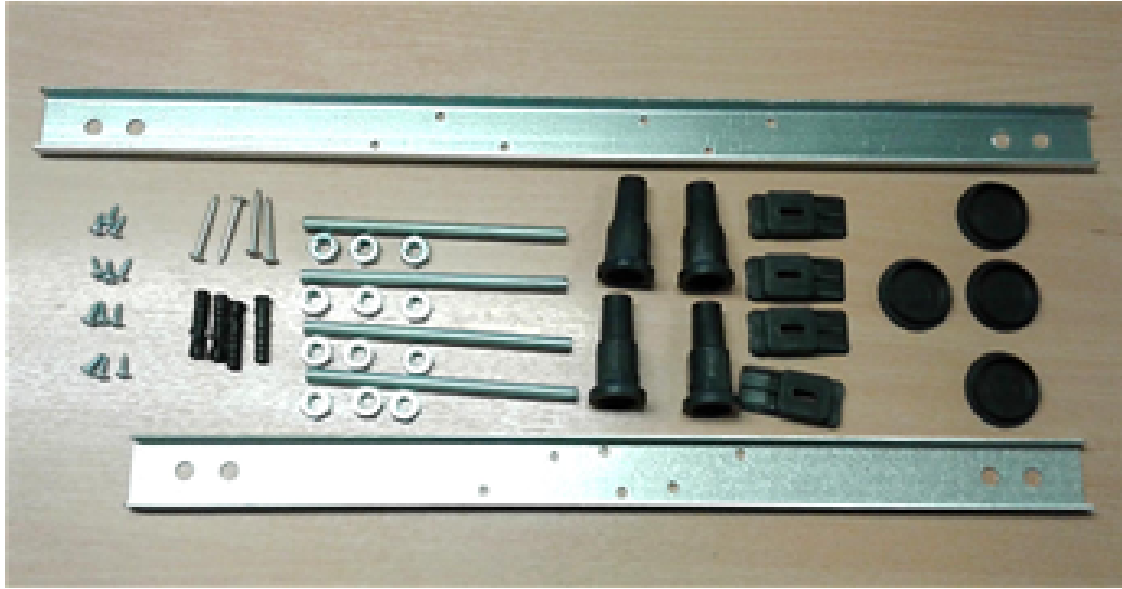

Sales Code: WBB1585L

Description: B Shaped Shower Bath L/H 1500X900x740

Packaging Details

Barcode: 5056211822332

Sales Code: WBB103

Description: 1500mm B Shaped Shower Bath Lh

Product Dimensions

Length (mm):	1495
Width (mm):	900
Depth (mm):	415
Nett Weight (kg):	16.75

Packaging Dimensions

Length (mm):	1500
Width (mm):	900
Depth (mm):	415
Gross Weight (kg):	17

Packaging Data

Box Colour:	Brown Cardboard Sleeve
Box Qty:	1
Label Size:	300 x 35
Label Colour:	White Label
Label Qty:	2

Outer Box Dimensions (If Applicable)

Length (mm):	
Width (mm):	
Height (mm):	
Gross Weight (kg):	
Barcode:	5055275824542

Product Details

Country of Origin:	Turkey
Fitting Instruction:	No
Certification:	FSC: CE & UKCA: Yes
Material Colour Reference:	European White
Product Material:	Acrylic
Material Thickness:	4mm
Volume (Ltr):	200L
Displaced Capacity:	130L
Leg Set Included:	Legset Not Included
Waste Included:	Waste Not Included
Drilled/Undrilled:	Undrilled For Taps
Includes Grips:	No Grips Supplied
Embossed:	No
No of Tapholes:	None
Anti-Slip:	No

Sales Code: WBL001

Description: Bath Leg Set

Product Dimensions

Length (mm):	650
Width (mm):	650
Depth (mm):	60
Nett Weight (kg):	2.5

Packaging Dimensions

Length (mm):	665
Width (mm):	55
Depth (mm):	42
Gross Weight (kg):	2.5