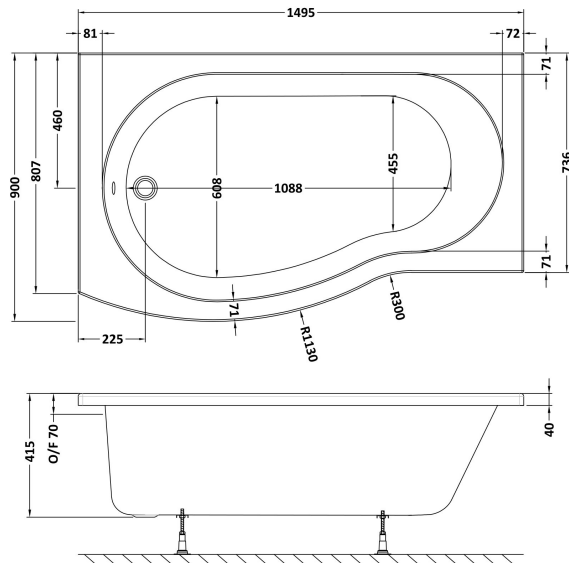

Sales Code: WBB1585L

Description: B Shaped Shower Bath L/H 1500X900x740

Packaging Details

Barcode: 5056211822332

Sales Code: WBB103

Description: 1500mm B Shaped Shower Bath Lh

Product Dimensions

Length (mm):	1495
Width (mm):	900
Depth (mm):	415
Nett Weight (kg):	16.75

Packaging Dimensions

Length (mm):	1500
Width (mm):	900
Depth (mm):	415
Gross Weight (kg):	17

Packaging Data

Box Colour:	Brown Cardboard Sleeve
Box Qty:	1
Label Size:	300 x 35
Label Colour:	White Label
Label Qty:	2

Outer Box Dimensions (If Applicable)

Length (mm):	
Width (mm):	
Height (mm):	
Gross Weight (kg):	
Barcode:	5055275824542

Product Details

Country of Origin:	Turkey
Fitting Instruction:	No
Certification:	FSC: CE & UKCA: Yes
Material Colour Reference:	European White
Product Material:	Acrylic
Material Thickness:	4mm
Volume (Ltr):	200L
Displaced Capacity:	130L
Leg Set Included:	Legset Not Included
Waste Included:	Waste Not Included
Drilled/Undrilled:	Undrilled For Taps
Includes Grips:	No Grips Supplied
Embossed:	No
No of Tapholes:	None
Anti-Slip:	No

Sales Code: WBL001

Description: Bath Leg Set

Product Dimensions

Length (mm):	650
Width (mm):	650
Depth (mm):	60
Nett Weight (kg):	2.5

Packaging Dimensions

Length (mm):	665
Width (mm):	55
Depth (mm):	42
Gross Weight (kg):	2.5