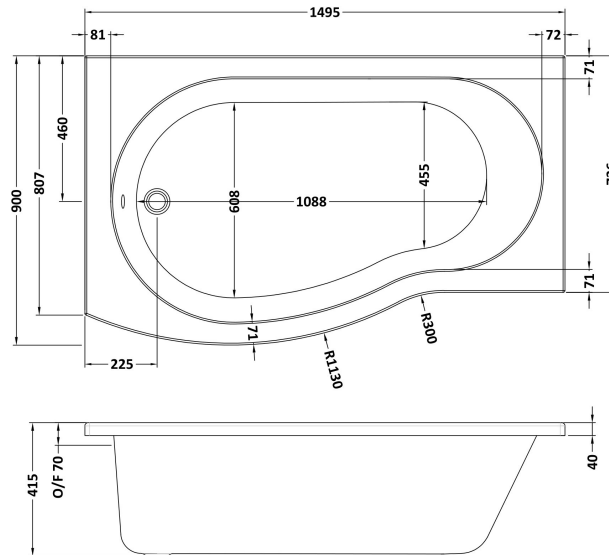

Sales Code: WBB1585L

Description: B Shaped Shower Bath L/H 1500X900x740

Packaging Details

Barcode: 5056211822332

Sales Code: WBB103

Description: 1500mm B Shaped Shower Bath Lh

Product Dimensions

Length (mm):	1495
Width (mm):	900
Depth (mm):	415
Nett Weight (kg):	16.75

Packaging Dimensions

Length (mm):	1500
Width (mm):	900
Depth (mm):	415
Gross Weight (kg):	17

Packaging Data

Box Colour:	Brown Cardboard Sleeve
Box Qty:	1
Label Size:	300 x 35
Label Colour:	White Label
Label Qty:	2

Outer Box Dimensions (If Applicable)

Length (mm):	
Width (mm):	
Height (mm):	
Gross Weight (kg):	
Barcode:	5055275824542

Product Details

Country of Origin:	Turkey
Fitting Instruction:	No
Certification:	FSC: CE & UKCA: Yes
Material Colour Reference:	European White
Product Material:	Acrylic
Material Thickness:	4mm
Volume (Ltr):	200L
Displaced Capacity:	130L
Leg Set Included:	Legset Not Included
Waste Included:	Waste Not Included
Drilled/Undrilled:	Undrilled For Taps
Includes Grips:	No Grips Supplied
Embossed:	No
No of Tapholes:	None
Anti-Slip:	No

Sales Code: WBL001

Description: Bath Leg Set

Product Dimensions

Length (mm):	650
Width (mm):	650
Depth (mm):	60
Nett Weight (kg):	2.5

Packaging Dimensions

Length (mm):	665
Width (mm):	55
Depth (mm):	42
Gross Weight (kg):	2.5