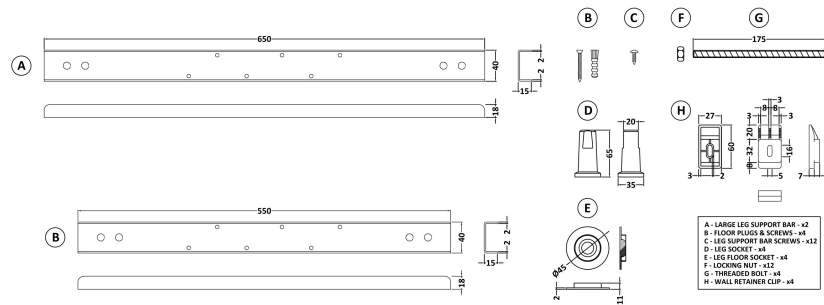

Sales Code: WBB1585L

Description: B Shaped Shower Bath L/H 1500X900x740

Packaging Details

Barcode: 5056211822332

Sales Code: WBB103

Description: 1500mm B Shaped Shower Bath Lh

Product Dimensions

Length (mm):	1495
Width (mm):	900
Depth (mm):	415
Nett Weight (kg):	16.75

Outer Box Dimensions (If Applicable)

Length (mm):	
Width (mm):	
Height (mm):	
Gross Weight (kg):	
Barcode:	5055275824542

Product Details

Country of Origin:	Turkey
Fitting Instruction:	No
Certification:	FSC: CE & UKCA: Yes
Material Colour Reference:	European White
Product Material:	Acrylic
Material Thickness:	4mm
Volume (Ltr):	200L
Displaced Capacity:	130L
Leg Set Included:	Legset Not Included
Waste Included:	Waste Not Included
Drilled/Undrilled:	Undrilled For Taps
Includes Grips:	No Grips Supplied
Embossed:	No
No of Tapholes:	None
Anti-Slip:	No

Sales Code: WBL001

Description: Bath Leg Set

Product Dimensions

Length (mm):	650
Width (mm):	650
Depth (mm):	60
Nett Weight (kg):	2.5

Packaging Dimensions

Length (mm):	665
Width (mm):	55
Depth (mm):	42
Gross Weight (kg):	2.5

Packaging Data

Box Colour:	Brown Cardboard Sleeve
Box Qty:	1
Label Size:	100 x 50
Label Colour:	White Label
Label Qty:	2

Outer Box Dimensions (If Applicable)

Length (mm):	
Width (mm):	
Height (mm):	
Gross Weight (kg):	
Barcode:	5056211809197