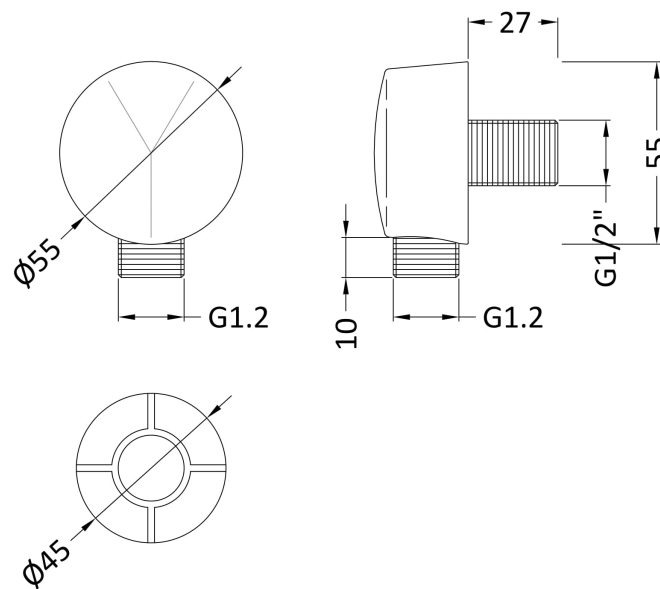

Sales Code: A3203

Description: Outlet Elbow

Product Dimensions

Length (mm):	
Width (mm):	53
Height (mm):	53
Depth (mm):	26
Nett Weight (kg):	0.2

Packaging Dimensions

Length (mm):	80
Width (mm):	55
Height (mm):	55
Gross Weight (kg):	0.2

Packaging Data

Box Colour:	White Cardboard Box
Box Qty:	1
Label Size:	100 x 50
Label Colour:	White Label
Label Qty:	2

Outer Box Dimensions (If Applicable)

Length (mm):	
Width (mm):	300
Height (mm):	250
Depth (mm):	420
Gross Weight (kg):	20
Barcode:	5055146110200

Product Details

Country of Origin:	China
Fitting Instruction:	No
Product Material:	ABS
Mount Type:	Surface, Wall
Outlet Elbow Supplied:	Yes
Easy Clean:	Not Applicable
Head Included:	No
Handset Included:	Not Applicable
Body Jets Included:	Not Applicable
No of Body Jets:	Not Applicable
Operating Pressure (bar):	
Valve/Cartridge Type:	Not Applicable
Flow Rates (L/min):	0.1 bar: N/A 0.5 bar: N/A 1 bar: N/A 2 bar: N/A 3 bar: N/A
TMV2 Approved:	No Approval No: N/A
TMV3 Approved:	No Approval No: N/A
WRAS Approved:	No Approval No: N/A
Head Function:	Not Applicable
Handset Function:	Not Applicable
Body Jet Info:	Not Applicable
Pipe Size:	Not Applicable
Pipe Centres:	N/A
Colour/Finish:	Chrome
Hose Included:	Not Applicable
No. of Outlets:	N/A