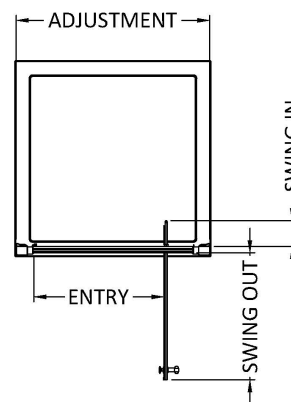

Sales Code: AQPD70

Description: Pacific Pivot Shower Door

Product Dimensions

Height (mm):	1850
Width (mm):	690
Depth (mm):	44
Nett Weight (kg):	21.2

Packaging Dimensions

Height (mm):	1910
Width (mm):	705
Length (mm):	75
Gross Weight (kg):	21.2

Packaging Data

Box Colour:	Brown Cardboard Box - Printed
Box Qty:	1
Label Size:	100 x 50
Label Colour:	Not Applicable
Label Qty:	0

Outer Box Dimensions (If Applicable)

Height (mm):	
Width (mm):	
Depth (mm):	
Length (mm):	
Gross Weight (kg):	
Barcode:	5055369080311

Product Details

Country of Origin:	China
Fitting Instruction:	No
CE & UKCA:	Yes
Profile Material:	Aluminium
Profile Finish:	Polished Chrome
Adjustments (mm):	650mm - 690mm
Entry Width (mm):	430mm
Swing In Dim (mm):	100mm
Swing Out Dim (mm):	400mm
Radius (mm):	Not Applicable
Glass Thickness (mm):	6
Easy Fit:	No
Easy Clean:	No
Handle Style:	Square T Shape Handle
Handle Material:	Metal
Enclosure Design:	Framed
Wheel Type:	Not Applicable
Support Bar Included:	Support Bar Not Included
Extras:	None