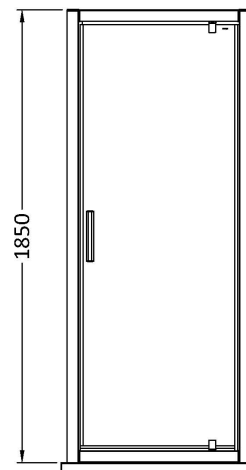

Sales Code: AQPD70

Description: Pacific Pivot Shower Door

Product Dimensions

Height (mm):	1850
Width (mm):	690
Depth (mm):	44
Nett Weight (kg):	21.2

Packaging Dimensions

Height (mm):	1910
Width (mm):	705
Length (mm):	75
Gross Weight (kg):	21.2

Packaging Data

Box Colour:	Brown Cardboard Box - Printed
Box Qty:	1
Label Size:	100 x 50
Label Colour:	Not Applicable
Label Qty:	0

Outer Box Dimensions (If Applicable)

Height (mm):	
Width (mm):	
Depth (mm):	
Length (mm):	
Gross Weight (kg):	
Barcode:	5055369080311

Product Details

Country of Origin:	China
Fitting Instruction:	No
CE & UKCA:	Yes
Profile Material:	Aluminium
Profile Finish:	Polished Chrome
Adjustments (mm):	650mm - 690mm
Entry Width (mm):	430mm
Swing In Dim (mm):	100mm
Swing Out Dim (mm):	400mm
Radius (mm):	Not Applicable
Glass Thickness (mm):	6
Easy Fit:	No
Easy Clean:	No
Handle Style:	Square T Shape Handle
Handle Material:	Metal
Enclosure Design:	Framed
Wheel Type:	Not Applicable
Support Bar Included:	Support Bar Not Included
Extras:	None