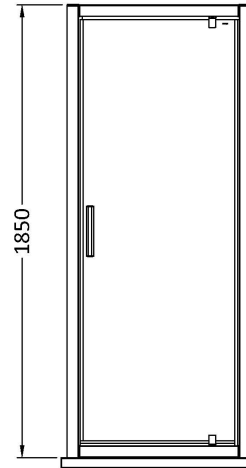

Sales Code: AQPD80

Description: Pacific 800 Pivot Door

**Product Dimensions**

Height (mm):	1850
Width (mm):	790
Depth (mm):	44
Nett Weight (kg):	24.3

**Packaging Dimensions**

Height (mm):	1910
Width (mm):	805
Length (mm):	75
Gross Weight (kg):	24.3

**Packaging Data**

Box Colour:	Brown Cardboard Box - Printed
Box Qty:	1
Label Size:	100 x 50
Label Colour:	Not Applicable
Label Qty:	0

**Outer Box Dimensions (If Applicable)**

Height (mm):	
Width (mm):	
Depth (mm):	
Length (mm):	
Gross Weight (kg):	
Barcode:	5055369080335

**Product Details**

Country of Origin:	China
Fitting Instruction:	No
CE & UKCA:	Yes
Profile Material:	Aluminium
Profile Finish:	Polished Chrome
Adjustments (mm):	750mm - 790mm
Entry Width (mm):	530mm
Swing In Dim (mm):	100mm
Swing Out Dim (mm):	500mm
Radius (mm):	Not Applicable
Glass Thickness (mm):	6
Easy Fit:	No
Easy Clean:	No
Handle Style:	Square T Shape Handle
Handle Material:	Metal
Enclosure Design:	Framed
Wheel Type:	Not Applicable
Support Bar Included:	Support Bar Not Included
Extras:	None