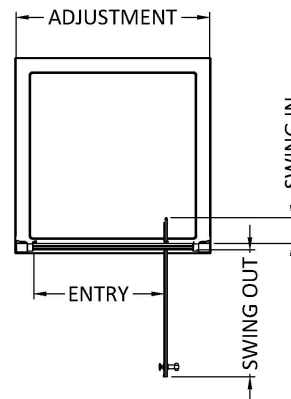

Sales Code: AQPD80

Description: Pacific 800 Pivot Door

**Product Dimensions**

Height (mm):	1850
Width (mm):	790
Depth (mm):	44
Nett Weight (kg):	24.3

**Packaging Dimensions**

Height (mm):	1910
Width (mm):	805
Length (mm):	75
Gross Weight (kg):	24.3

**Packaging Data**

Box Colour:	Brown Cardboard Box - Printed
Box Qty:	1
Label Size:	100 x 50
Label Colour:	Not Applicable
Label Qty:	0

**Outer Box Dimensions (If Applicable)**

Height (mm):	
Width (mm):	
Depth (mm):	
Length (mm):	
Gross Weight (kg):	
Barcode:	5055369080335

**Product Details**

Country of Origin:	China
Fitting Instruction:	No
CE & UKCA:	Yes
Profile Material:	Aluminium
Profile Finish:	Polished Chrome
Adjustments (mm):	750mm - 790mm
Entry Width (mm):	530mm
Swing In Dim (mm):	100mm
Swing Out Dim (mm):	500mm
Radius (mm):	Not Applicable
Glass Thickness (mm):	6
Easy Fit:	No
Easy Clean:	No
Handle Style:	Square T Shape Handle
Handle Material:	Metal
Enclosure Design:	Framed
Wheel Type:	Not Applicable
Support Bar Included:	Support Bar Not Included
Extras:	None