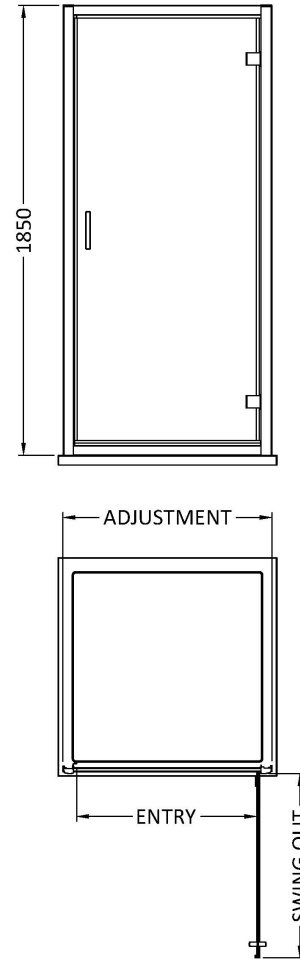

Sales Code: SQHD76

Description: Hinge Door 760X1850

Product Dimensions

Height (mm):	1850
Width (mm):	750
Depth (mm):	44
Nett Weight (kg):	26.8

Packaging Dimensions

Height (mm):	62
Width (mm):	770
Length (mm):	1912
Gross Weight (kg):	27.8

Packaging Data

Box Colour:	Brown Cardboard Box - Printed
Box Qty:	1
Label Size:	100 x 50
Label Colour:	Not Applicable
Label Qty:	0

Outer Box Dimensions (If Applicable)

Height (mm):	
Width (mm):	
Depth (mm):	
Length (mm):	
Gross Weight (kg):	
Barcode:	5056211801276

Product Details

Country of Origin:	China
Fitting Instruction:	No
CE & UKCA:	Yes
Profile Material:	Aluminium
Profile Finish:	Satin Chrome
Adjustments (mm):	720mm-755mm
Entry Width (mm):	580mm
Swing In Dim (mm):	N/A
Swing Out Dim (mm):	580mm
Radius (mm):	Not Applicable
Glass Thickness (mm):	6
Easy Fit:	Yes
Easy Clean:	No
Handle Style:	Square T Shape Handle
Handle Material:	Metal
Enclosure Design:	Semi-Frameless
Wheel Type:	Not Applicable
Support Bar Included:	Support Bar Not Included
Extras:	None