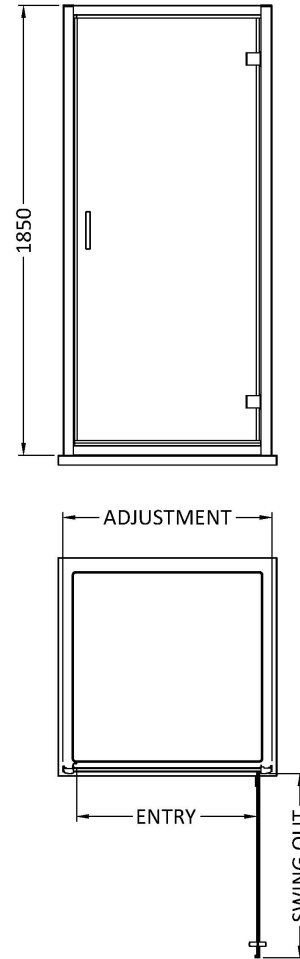

Sales Code: SQHD70

Description: Hinge Door 700X1850

**Product Dimensions**

|                   |      |
|-------------------|------|
| Height (mm):      | 1850 |
| Width (mm):       | 690  |
| Depth (mm):       | 44   |
| Nett Weight (kg): | 24.5 |

**Packaging Dimensions**

|                    |      |
|--------------------|------|
| Height (mm):       | 1910 |
| Width (mm):        | 725  |
| Length (mm):       | 65   |
| Gross Weight (kg): | 24.5 |

**Packaging Data**

|               |                               |
|---------------|-------------------------------|
| Box Colour:   | Brown Cardboard Box - Printed |
| Box Qty:      | 1                             |
| Label Size:   | 100 x 50                      |
| Label Colour: | Not Applicable                |
| Label Qty:    | 0                             |

**Outer Box Dimensions (If Applicable)**

|                    |               |
|--------------------|---------------|
| Height (mm):       |               |
| Width (mm):        |               |
| Depth (mm):        |               |
| Length (mm):       |               |
| Gross Weight (kg): |               |
| Barcode:           | 5056462626147 |