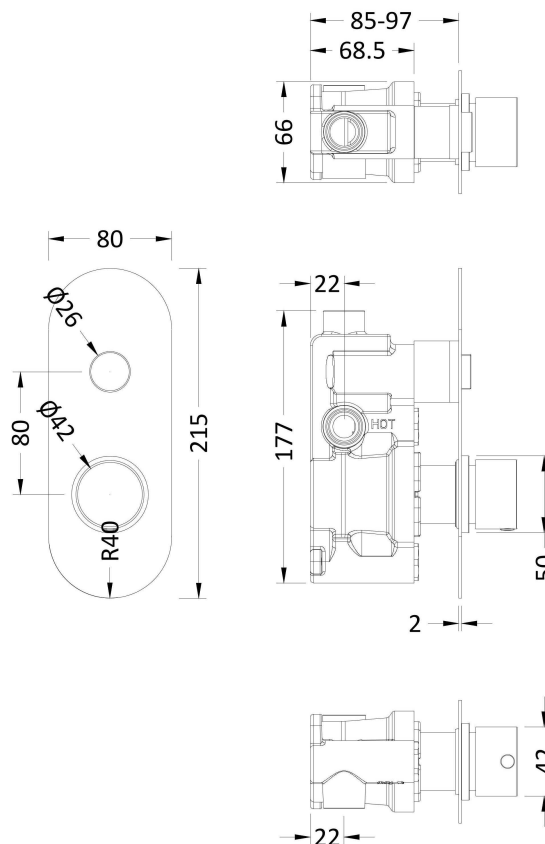

Sales Code: CPB8310

Description: Round Push Button Valve 1 Outlet

Product Dimensions

Length (mm):	
Width (mm):	80
Height (mm):	215
Depth (mm):	135
Nett Weight (kg):	2.2

Packaging Dimensions

Length (mm):	275
Width (mm):	242
Height (mm):	124
Gross Weight (kg):	2.3

Packaging Data

Box Colour:	White Cardboard Box
Box Qty:	1
Label Size:	100 x 50
Label Colour:	White Label
Label Qty:	1

Outer Box Dimensions (If Applicable)

Length (mm):	
Width (mm):	242
Height (mm):	124
Depth (mm):	275
Gross Weight (kg):	
Barcode:	5056211880844

Product Details

Country of Origin:	United Kingdom
Fitting Instruction:	No
Product Material:	Brass/ABS
Mount Type:	Recessed
Outlet Elbow Supplied:	No
Easy Clean:	Not Applicable
Head Included:	No
Handset Included:	No
Body Jets Included:	No
No of Body Jets:	Not Applicable
Operating Pressure (bar):	1
Valve/Cartridge Type:	Push Button
Flow Rates (L/min):	0.1 bar: N/A 0.5 bar: N/A 1 bar: 11.1 2 bar: 16.1 3 bar: 19.7
TMV2 Approved:	No Approval No: N/A
TMV3 Approved:	No Approval No: N/A
WRAS Approved:	No Approval No: N/A
Head Function:	Not Applicable
Handset Function:	Not Applicable
Body Jet Info:	Not Applicable
Pipe Size:	15 mm (1/2" Bsp)
Pipe Centres:	N/A
Colour/Finish:	Chrome
Hose Included:	Not Applicable
No. of Outlets:	1