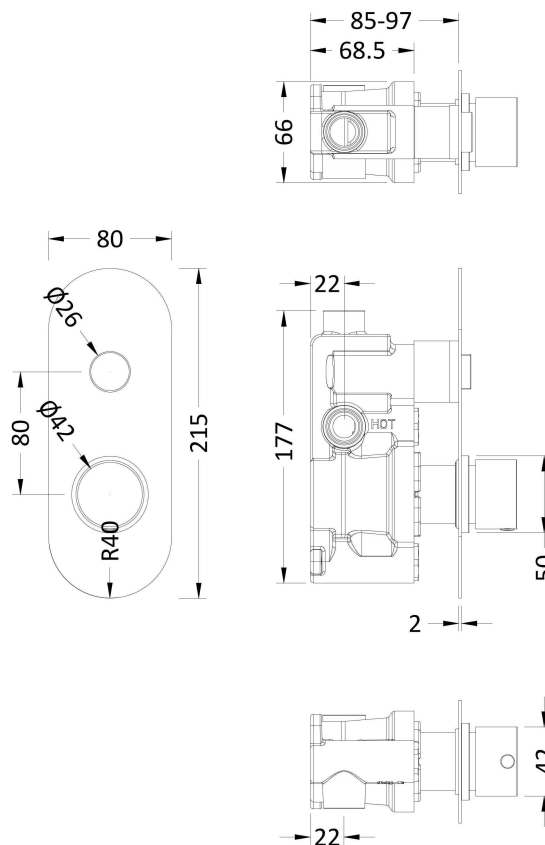

Sales Code: CPB8310

Description: Round Push Button Valve 1 Outlet

Product Dimensions

Length (mm):	
Width (mm):	80
Height (mm):	215
Depth (mm):	135
Nett Weight (kg):	2.2

Packaging Dimensions

Length (mm):	275
Width (mm):	242
Height (mm):	124
Gross Weight (kg):	2.3

Packaging Data

Box Colour:	White Cardboard Box
Box Qty:	1
Label Size:	100 x 50
Label Colour:	White Label
Label Qty:	1

Outer Box Dimensions (If Applicable)

Length (mm):	
Width (mm):	242
Height (mm):	124
Depth (mm):	275
Gross Weight (kg):	
Barcode:	5056211880844

Product Details

Country of Origin:	United Kingdom
Fitting Instruction:	No
Product Material:	Brass/ABS
Mount Type:	Recessed
Outlet Elbow Supplied:	No
Easy Clean:	Not Applicable
Head Included:	No
Handset Included:	No
Body Jets Included:	No
No of Body Jets:	Not Applicable
Operating Pressure (bar):	1
Valve/Cartridge Type:	Push Button
Flow Rates (L/min):	0.1 bar: N/A 0.5 bar: N/A 1 bar: 11.1 2 bar: 16.1 3 bar: 19.7
TMV2 Approved:	No Approval No: N/A
TMV3 Approved:	No Approval No: N/A
WRAS Approved:	No Approval No: N/A
Head Function:	Not Applicable
Handset Function:	Not Applicable
Body Jet Info:	Not Applicable
Pipe Size:	15 mm (1/2" Bsp)
Pipe Centres:	N/A
Colour/Finish:	Chrome
Hose Included:	Not Applicable
No. of Outlets:	1