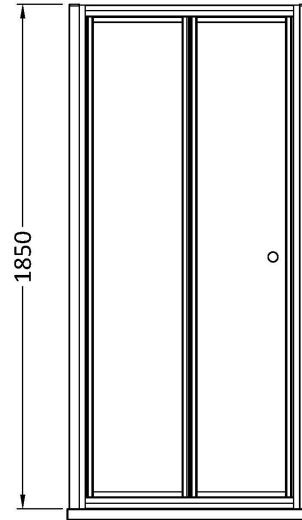

Sales Code: ERBD76

Description: Ella 760mm Bi-Fold Door (1850)

Product Dimensions

Height (mm):	1854
Width (mm):	755
Depth (mm):	42
Nett Weight (kg):	20.3

Packaging Dimensions

Height (mm):	1910
Width (mm):	740
Length (mm):	80
Gross Weight (kg):	20.3

Packaging Data

Box Colour:	Brown Cardboard Box - Printed
Box Qty:	1
Label Size:	100 x 50
Label Colour:	Not Applicable
Label Qty:	0

Outer Box Dimensions (If Applicable)

Height (mm):	
Width (mm):	
Depth (mm):	
Length (mm):	
Gross Weight (kg):	
Barcode:	5055369078738

Product Details

Country of Origin:	China
Fitting Instruction:	No
CE & UKCA:	Yes
Profile Material:	Aluminium
Profile Finish:	Satin Chrome
Adjustments (mm):	710mm - 745mm
Entry Width (mm):	495M
Swing In Dim (mm):	312M
Swing Out Dim (mm):	N/A
Radius (mm):	Not Applicable
Glass Thickness (mm):	5
Easy Fit:	No
Easy Clean:	No
Handle Style:	Knob Handle
Handle Material:	Plastic
Enclosure Design:	Framed
Wheel Type:	Captive And Fixed.
Support Bar Included:	Support Bar Not Included
Extras:	None