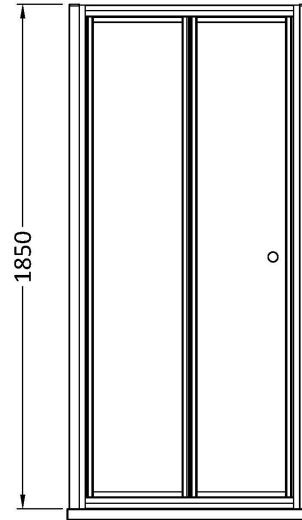

Sales Code: ERBD76

Description: Ella 760mm Bi-Fold Door (1850)

**Product Dimensions**

Height (mm):	1854
Width (mm):	755
Depth (mm):	42
Nett Weight (kg):	20.3

**Packaging Dimensions**

Height (mm):	1910
Width (mm):	740
Length (mm):	80
Gross Weight (kg):	20.3

**Packaging Data**

Box Colour:	Brown Cardboard Box - Printed
Box Qty:	1
Label Size:	100 x 50
Label Colour:	Not Applicable
Label Qty:	0

**Outer Box Dimensions (If Applicable)**

Height (mm):	
Width (mm):	
Depth (mm):	
Length (mm):	
Gross Weight (kg):	
Barcode:	5055369078738

**Product Details**

Country of Origin:	China
Fitting Instruction:	No
CE & UKCA:	Yes
Profile Material:	Aluminium
Profile Finish:	Satin Chrome
Adjustments (mm):	710mm - 745mm
Entry Width (mm):	495M
Swing In Dim (mm):	312M
Swing Out Dim (mm):	N/A
Radius (mm):	Not Applicable
Glass Thickness (mm):	5
Easy Fit:	No
Easy Clean:	No
Handle Style:	Knob Handle
Handle Material:	Plastic
Enclosure Design:	Framed
Wheel Type:	Captive And Fixed.
Support Bar Included:	Support Bar Not Included
Extras:	None