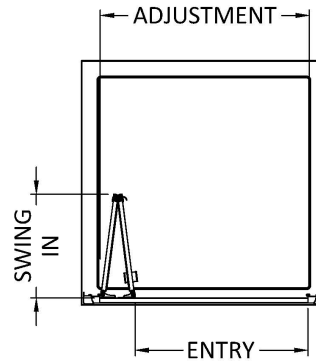

Sales Code: ERBD76

Description: Ella 760mm Bi-Fold Door (1850)

Product Dimensions

Height (mm):	1854
Width (mm):	755
Depth (mm):	42
Nett Weight (kg):	20.3

Packaging Dimensions

Height (mm):	1910
Width (mm):	740
Length (mm):	80
Gross Weight (kg):	20.3

Packaging Data

Box Colour:	Brown Cardboard Box - Printed
Box Qty:	1
Label Size:	100 x 50
Label Colour:	Not Applicable
Label Qty:	0

Outer Box Dimensions (If Applicable)

Height (mm):	
Width (mm):	
Depth (mm):	
Length (mm):	
Gross Weight (kg):	
Barcode:	5055369078738

Product Details

Country of Origin:	China
Fitting Instruction:	No
CE & UKCA:	Yes
Profile Material:	Aluminium
Profile Finish:	Satin Chrome
Adjustments (mm):	710mm - 745mm
Entry Width (mm):	495M
Swing In Dim (mm):	312M
Swing Out Dim (mm):	N/A
Radius (mm):	Not Applicable
Glass Thickness (mm):	5
Easy Fit:	No
Easy Clean:	No
Handle Style:	Knob Handle
Handle Material:	Plastic
Enclosure Design:	Framed
Wheel Type:	Captive And Fixed.
Support Bar Included:	Support Bar Not Included
Extras:	None