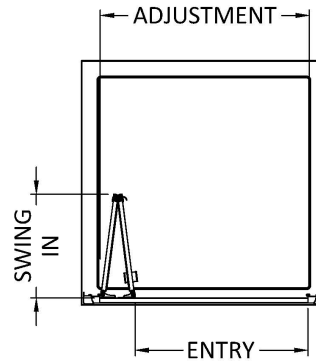

Sales Code: ERBD76

Description: Ella 760mm Bi-Fold Door (1850)

**Product Dimensions**

Height (mm):	1854
Width (mm):	755
Depth (mm):	42
Nett Weight (kg):	20.3

**Packaging Dimensions**

Height (mm):	1910
Width (mm):	740
Length (mm):	80
Gross Weight (kg):	20.3

**Packaging Data**

Box Colour:	Brown Cardboard Box - Printed
Box Qty:	1
Label Size:	100 x 50
Label Colour:	Not Applicable
Label Qty:	0

**Outer Box Dimensions (If Applicable)**

Height (mm):	
Width (mm):	
Depth (mm):	
Length (mm):	
Gross Weight (kg):	
Barcode:	5055369078738

**Product Details**

Country of Origin:	China
Fitting Instruction:	No
CE & UKCA:	Yes
Profile Material:	Aluminium
Profile Finish:	Satin Chrome
Adjustments (mm):	710mm - 745mm
Entry Width (mm):	495M
Swing In Dim (mm):	312M
Swing Out Dim (mm):	N/A
Radius (mm):	Not Applicable
Glass Thickness (mm):	5
Easy Fit:	No
Easy Clean:	No
Handle Style:	Knob Handle
Handle Material:	Plastic
Enclosure Design:	Framed
Wheel Type:	Captive And Fixed.
Support Bar Included:	Support Bar Not Included
Extras:	None