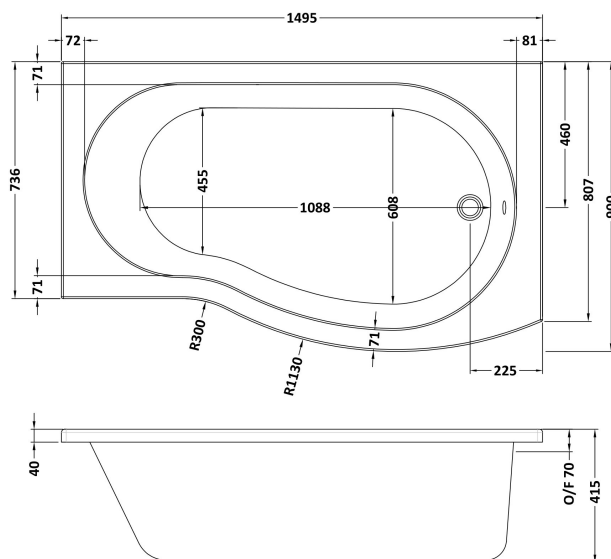

Sales Code: WBB1585R

Description: B Shaped Shower Bath R/H 1500X900x740

Packaging Details

Barcode: 5056211822349

Sales Code: WBB104

Description: 1500mm B Shaped Shower Bath Rh

Product Dimensions

Length (mm):	1495
Width (mm):	900
Depth (mm):	415
Nett Weight (kg):	16.75

Packaging Dimensions

Length (mm):	1500
Width (mm):	900
Depth (mm):	415
Gross Weight (kg):	17

Packaging Data

Box Colour:	Brown Cardboard Sleeve
Box Qty:	1
Label Size:	300 x 35
Label Colour:	White Label
Label Qty:	2

Outer Box Dimensions (If Applicable)

Length (mm):	
Width (mm):	
Height (mm):	
Gross Weight (kg):	
Barcode:	5055275824566

Product Details

Country of Origin:	Turkey
Fitting Instruction:	No
Certification:	FSC: CE & UKCA: Yes
Material Colour Reference:	European White
Product Material:	Acrylic
Material Thickness:	4mm
Volume (Ltr):	200L
Displaced Capacity:	130L
Leg Set Included:	Legset Not Included
Waste Included:	Waste Not Included
Drilled/Undrilled:	Undrilled For Taps
Includes Grips:	No Grips Supplied
Embossed:	No
No of Tapholes:	None
Anti-Slip:	No

Sales Code: WBL001

Description: Bath Leg Set

Product Dimensions

Length (mm):	650
Width (mm):	650
Depth (mm):	60
Nett Weight (kg):	2.5

Packaging Dimensions

Length (mm):	665
Width (mm):	55
Depth (mm):	42
Gross Weight (kg):	2.5