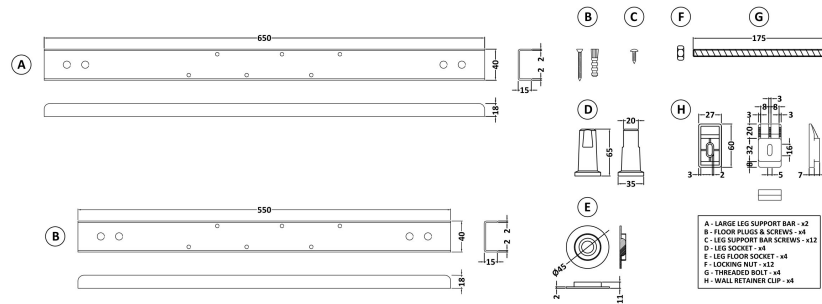

Sales Code: WBB1585R

Description: B Shaped Shower Bath R/H 1500X900x740

Packaging Details

Barcode: 5056211822349

Sales Code: WBB104

Description: 1500mm B Shaped Shower Bath Rh

Product Dimensions

Length (mm):	1495
Width (mm):	900
Depth (mm):	415
Nett Weight (kg):	16.75

Outer Box Dimensions (If Applicable)

Length (mm):	
Width (mm):	
Height (mm):	
Gross Weight (kg):	
Barcode:	5055275824566

Product Details

Country of Origin:	Turkey
Fitting Instruction:	No
Certification:	FSC: CE & UKCA: Yes
Material Colour Reference:	European White
Product Material:	Acrylic
Material Thickness:	4mm
Volume (Ltr):	200L
Displaced Capacity:	130L
Leg Set Included:	Legset Not Included
Waste Included:	Waste Not Included
Drilled/Undrilled:	Undrilled For Taps
Includes Grips:	No Grips Supplied
Embossed:	No
No of Tapholes:	None
Anti-Slip:	No

Sales Code: WBL001

Description: Bath Leg Set

Product Dimensions

Length (mm):	650
Width (mm):	650
Depth (mm):	60
Nett Weight (kg):	2.5

Packaging Dimensions

Length (mm):	665
Width (mm):	55
Depth (mm):	42
Gross Weight (kg):	2.5

Packaging Data

Box Colour:	Brown Cardboard Sleeve
Box Qty:	1
Label Size:	100 x 50
Label Colour:	White Label
Label Qty:	2

Outer Box Dimensions (If Applicable)

Length (mm):	
Width (mm):	
Height (mm):	
Gross Weight (kg):	
Barcode:	5056211809197