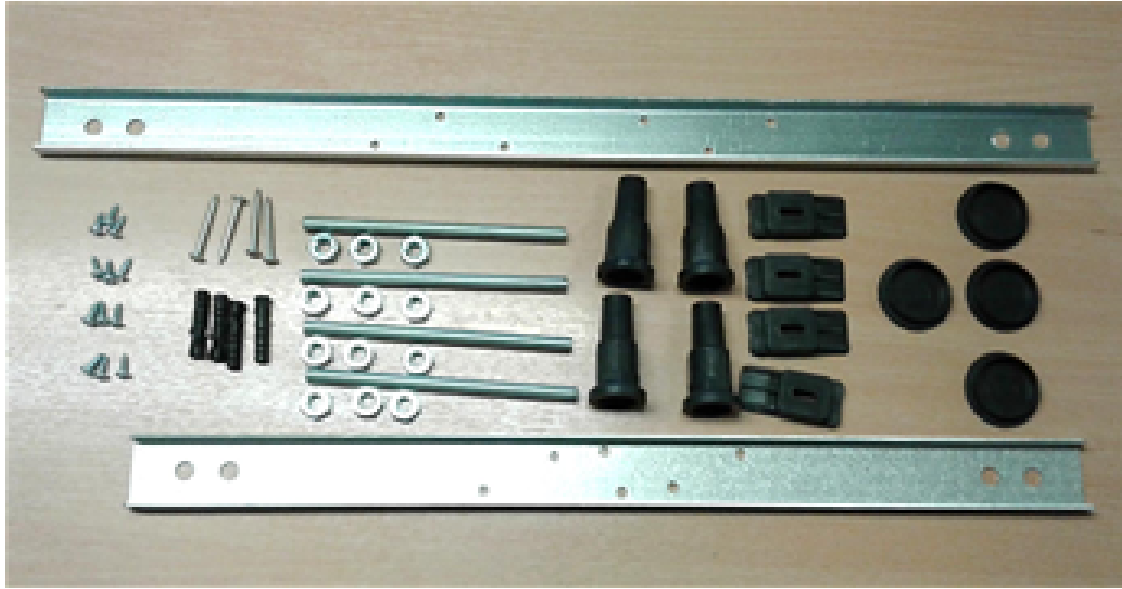

Sales Code: WBB1585R

Description: B Shaped Shower Bath R/H 1500X900x740

Packaging Details

Barcode: 5056211822349

Sales Code: WBB104

Description: 1500mm B Shaped Shower Bath Rh

Product Dimensions

Length (mm):	1495
Width (mm):	900
Depth (mm):	415
Nett Weight (kg):	16.75

Packaging Dimensions

Length (mm):	1500
Width (mm):	900
Depth (mm):	415
Gross Weight (kg):	17

Packaging Data

Box Colour:	Brown Cardboard Sleeve
Box Qty:	1
Label Size:	300 x 35
Label Colour:	White Label
Label Qty:	2

Outer Box Dimensions (If Applicable)

Length (mm):	
Width (mm):	
Height (mm):	
Gross Weight (kg):	
Barcode:	5055275824566

Product Details

Country of Origin:	Turkey
Fitting Instruction:	No
Certification:	FSC: CE & UKCA: Yes
Material Colour Reference:	European White
Product Material:	Acrylic
Material Thickness:	4mm
Volume (Ltr):	200L
Displaced Capacity:	130L
Leg Set Included:	Legset Not Included
Waste Included:	Waste Not Included
Drilled/Undrilled:	Undrilled For Taps
Includes Grips:	No Grips Supplied
Embossed:	No
No of Tapholes:	None
Anti-Slip:	No

Sales Code: WBL001

Description: Bath Leg Set

Product Dimensions

Length (mm):	650
Width (mm):	650
Depth (mm):	60
Nett Weight (kg):	2.5

Packaging Dimensions

Length (mm):	665
Width (mm):	55
Depth (mm):	42
Gross Weight (kg):	2.5