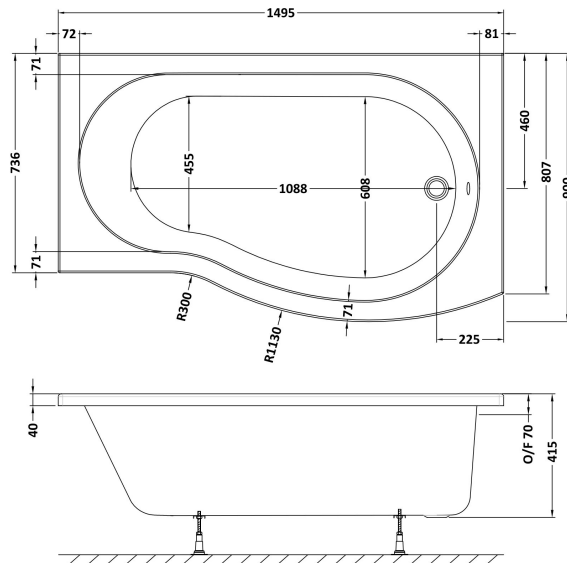

Sales Code: WBB1585R

Description: B Shaped Shower Bath R/H 1500X900x740

Packaging Details

Barcode: 5056211822349

Sales Code: WBB104

Description: 1500mm B Shaped Shower Bath Rh

Product Dimensions

Length (mm):	1495
Width (mm):	900
Depth (mm):	415
Nett Weight (kg):	16.75

Packaging Dimensions

Length (mm):	1500
Width (mm):	900
Depth (mm):	415
Gross Weight (kg):	17

Packaging Data

Box Colour:	Brown Cardboard Sleeve
Box Qty:	1
Label Size:	300 x 35
Label Colour:	White Label
Label Qty:	2

Outer Box Dimensions (If Applicable)

Length (mm):	
Width (mm):	
Height (mm):	
Gross Weight (kg):	
Barcode:	5055275824566

Product Details

Country of Origin:	Turkey
Fitting Instruction:	No
Certification:	FSC: CE & UKCA: Yes
Material Colour Reference:	European White
Product Material:	Acrylic
Material Thickness:	4mm
Volume (Ltr):	200L
Displaced Capacity:	130L
Leg Set Included:	Legset Not Included
Waste Included:	Waste Not Included
Drilled/Undrilled:	Undrilled For Taps
Includes Grips:	No Grips Supplied
Embossed:	No
No of Tapholes:	None
Anti-Slip:	No

Sales Code: WBL001

Description: Bath Leg Set

Product Dimensions

Length (mm):	650
Width (mm):	650
Depth (mm):	60
Nett Weight (kg):	2.5

Packaging Dimensions

Length (mm):	665
Width (mm):	55
Depth (mm):	42
Gross Weight (kg):	2.5