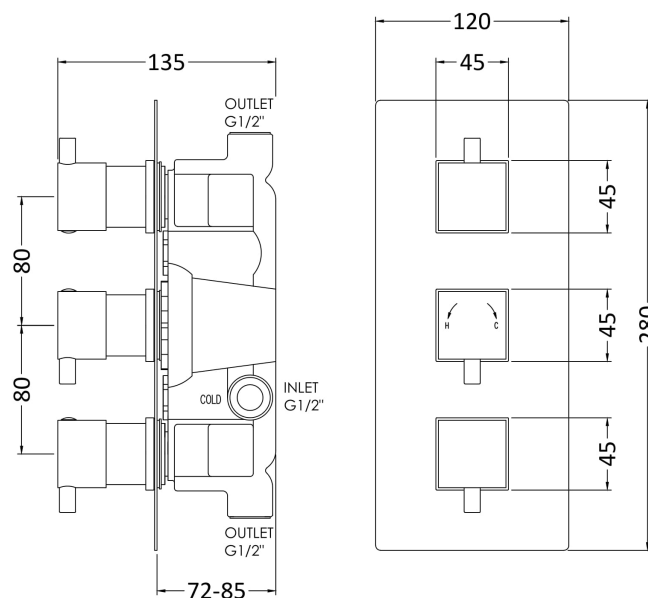

Sales Code: JTY303

Description: Triple Conc Thermostatic Shower Valve

Product Dimensions

Length (mm):	
Width (mm):	120
Height (mm):	280
Depth (mm):	136
Nett Weight (kg):	3.58

Packaging Dimensions

Length (mm):	140
Width (mm):	296
Height (mm):	18
Gross Weight (kg):	3.58

Packaging Data

Box Colour:	White Cardboard Box
Box Qty:	1
Label Size:	100 x 50
Label Colour:	White Label
Label Qty:	2

Outer Box Dimensions (If Applicable)

Length (mm):	
Width (mm):	520
Height (mm):	375
Depth (mm):	345
Gross Weight (kg):	21
Barcode:	5055146188964

Product Details

Country of Origin:	United Kingdom
Fitting Instruction:	No
Product Material:	Brass/ABS
Mount Type:	Wall, Recessed
Outlet Elbow Supplied:	No
Easy Clean:	Not Applicable
Head Included:	No
Handset Included:	No
Body Jets Included:	Not Applicable
No of Body Jets:	Not Applicable
Operating Pressure (bar):	0.1
Valve/Cartridge Type:	1/4 Turn Ceramic Disc
Flow Rates (L/min):	0.1 bar: 5.5 0.5 bar: 14 1 bar: 20 2 bar: 29 3 bar: 44
TMV2 Approved:	No Approval No: N/A
TMV3 Approved:	No Approval No: N/A
WRAS Approved:	Yes Approval No: 2204707
Head Function:	Not Applicable
Handset Function:	Not Applicable
Body Jet Info:	Not Applicable
Pipe Size:	15 mm (1/2" Bsp)
Pipe Centres:	N/A
Colour/Finish:	Chrome
Hose Included:	Not Applicable
No. of Outlets:	2