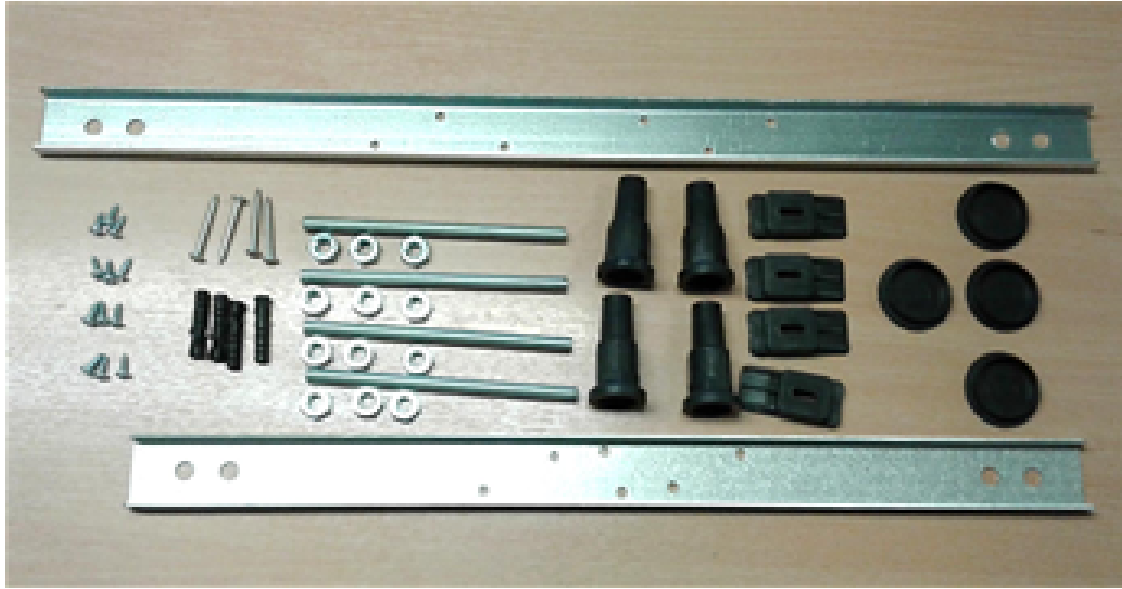

Sales Code: WBB1785L

Description: Left Hand Curved Bath 1700mm

Packaging Details

Barcode: 5056211822356

Sales Code: WBB101

Description: 1700 B Shaped Shower Bath L/H

Product Dimensions

Length (mm):	1695
Width (mm):	900
Depth (mm):	415
Nett Weight (kg):	18.75

Packaging Dimensions

Length (mm):	1700
Width (mm):	900
Depth (mm):	415
Gross Weight (kg):	19

Packaging Data

Box Colour:	Brown Cardboard Sleeve
Box Qty:	1
Label Size:	300 x 35
Label Colour:	White Label
Label Qty:	2

Outer Box Dimensions (If Applicable)

Length (mm):	
Width (mm):	
Height (mm):	
Gross Weight (kg):	
Barcode:	5055275821152

Product Details

Country of Origin:	United Kingdom
Fitting Instruction:	No
Certification:	FSC: CE & UKCA: Yes
Material Colour Reference:	European White
Product Material:	Acrylic
Material Thickness:	4mm
Volume (Ltr):	240L
Displaced Capacity:	170L
Leg Set Included:	Legset Not Included
Waste Included:	Waste Not Included
Drilled/Undrilled:	Undrilled For Taps
Includes Grips:	No Grips Supplied
Embossed:	No
No of Tapholes:	None
Anti-Slip:	No

Sales Code: WBL001

Description: Bath Leg Set

Product Dimensions

Length (mm):	650
Width (mm):	650
Depth (mm):	60
Nett Weight (kg):	2.5

Packaging Dimensions

Length (mm):	665
Width (mm):	55
Depth (mm):	42
Gross Weight (kg):	2.5