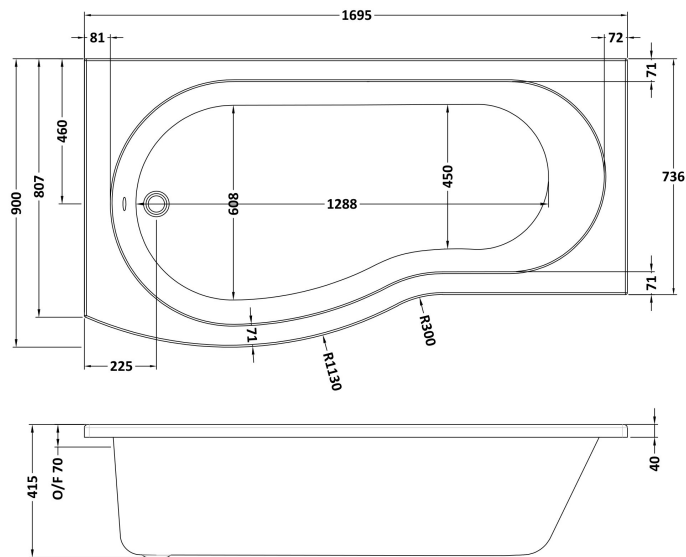

Sales Code: WBB1785L

Description: Left Hand Curved Bath 1700mm

Packaging Details

Barcode: 5056211822356

Sales Code: WBB101

Description: 1700 B Shaped Shower Bath L/H

Product Dimensions

Length (mm):	1695
Width (mm):	900
Depth (mm):	415
Nett Weight (kg):	18.75

Packaging Dimensions

Length (mm):	1700
Width (mm):	900
Depth (mm):	415
Gross Weight (kg):	19

Packaging Data

Box Colour:	Brown Cardboard Sleeve
Box Qty:	1
Label Size:	300 x 35
Label Colour:	White Label
Label Qty:	2

Outer Box Dimensions (If Applicable)

Length (mm):	
Width (mm):	
Height (mm):	
Gross Weight (kg):	
Barcode:	5055275821152

Product Details

Country of Origin:	United Kingdom
Fitting Instruction:	No
Certification:	FSC: CE & UKCA: Yes
Material Colour Reference:	European White
Product Material:	Acrylic
Material Thickness:	4mm
Volume (Ltr):	240L
Displaced Capacity:	170L
Leg Set Included:	Legset Not Included
Waste Included:	Waste Not Included
Drilled/Undrilled:	Undrilled For Taps
Includes Grips:	No Grips Supplied
Embossed:	No
No of Tapholes:	None
Anti-Slip:	No

Sales Code: WBL001

Description: Bath Leg Set

Product Dimensions

Length (mm):	650
Width (mm):	650
Depth (mm):	60
Nett Weight (kg):	2.5

Packaging Dimensions

Length (mm):	665
Width (mm):	55
Depth (mm):	42
Gross Weight (kg):	2.5