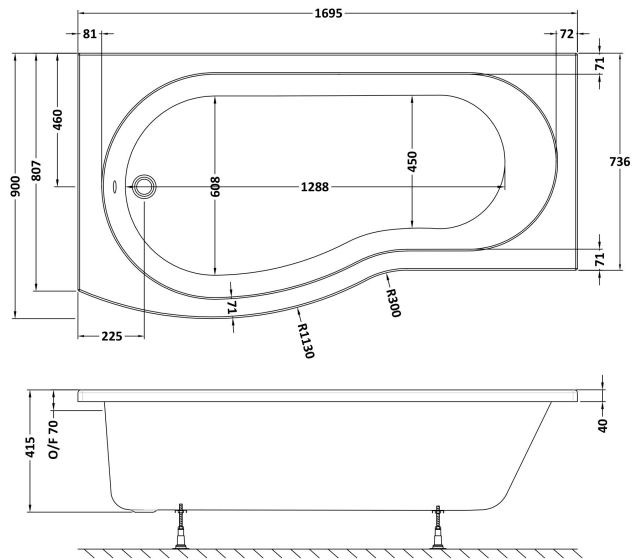

Sales Code: WBB1785L

Description: Left Hand Curved Bath 1700mm

Packaging Details

Barcode: 5056211822356

Sales Code: WBB101

Description: 1700 B Shaped Shower Bath L/H

Product Dimensions

Length (mm):	1695
Width (mm):	900
Depth (mm):	415
Nett Weight (kg):	18.75

Packaging Dimensions

Length (mm):	1700
Width (mm):	900
Depth (mm):	415
Gross Weight (kg):	19

Packaging Data

Box Colour:	Brown Cardboard Sleeve
Box Qty:	1
Label Size:	300 x 35
Label Colour:	White Label
Label Qty:	2

Outer Box Dimensions (If Applicable)

Length (mm):	
Width (mm):	
Height (mm):	
Gross Weight (kg):	
Barcode:	5055275821152

Product Details

Country of Origin:	United Kingdom
Fitting Instruction:	No
Certification:	FSC: CE & UKCA: Yes
Material Colour Reference:	European White
Product Material:	Acrylic
Material Thickness:	4mm
Volume (Ltr):	240L
Displaced Capacity:	170L
Leg Set Included:	Legset Not Included
Waste Included:	Waste Not Included
Drilled/Undrilled:	Undrilled For Taps
Includes Grips:	No Grips Supplied
Embossed:	No
No of Tapholes:	None
Anti-Slip:	No

Sales Code: WBL001

Description: Bath Leg Set

Product Dimensions

Length (mm):	650
Width (mm):	650
Depth (mm):	60
Nett Weight (kg):	2.5

Packaging Dimensions

Length (mm):	665
Width (mm):	55
Depth (mm):	42
Gross Weight (kg):	2.5