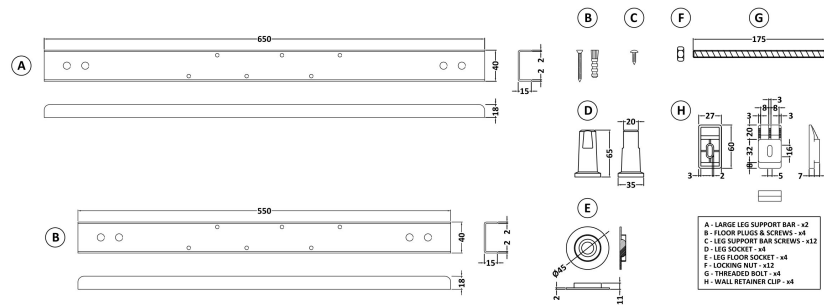

Packaging Dimensions

Length (mm):	1700
Width (mm):	900
Depth (mm):	415
Gross Weight (kg):	19

Packaging Data

Box Colour:	Brown Cardboard Sleeve
Box Qty:	1
Label Size:	300 x 35
Label Colour:	White Label
Label Qty:	2

Outer Box Dimensions (If Applicable)

Length (mm):	
Width (mm):	
Height (mm):	
Gross Weight (kg):	
Barcode:	5055275821152

Product Details

Country of Origin:	United Kingdom
Fitting Instruction:	No
Certification:	FSC: CE & UKCA: Yes
Material Colour Reference:	European White
Product Material:	Acrylic
Material Thickness:	4mm
Volume (Ltr):	240L
Displaced Capacity:	170L
Leg Set Included:	Legset Not Included
Waste Included:	Waste Not Included
Drilled/Undrilled:	Undrilled For Taps
Includes Grips:	No Grips Supplied
Embossed:	No
No of Tapholes:	None
Anti-Slip:	No

Sales Code: WBL001

Description: Bath Leg Set

Product Dimensions

Length (mm):	650
Width (mm):	650
Depth (mm):	60
Nett Weight (kg):	2.5

Packaging Dimensions

Length (mm):	665
Width (mm):	55
Depth (mm):	42
Gross Weight (kg):	2.5

Packaging Data

Box Colour:	Brown Cardboard Sleeve
Box Qty:	1
Label Size:	100 x 50
Label Colour:	White Label
Label Qty:	2

Outer Box Dimensions (If Applicable)

Length (mm):	
Width (mm):	
Height (mm):	
Gross Weight (kg):	
Barcode:	5056211809197